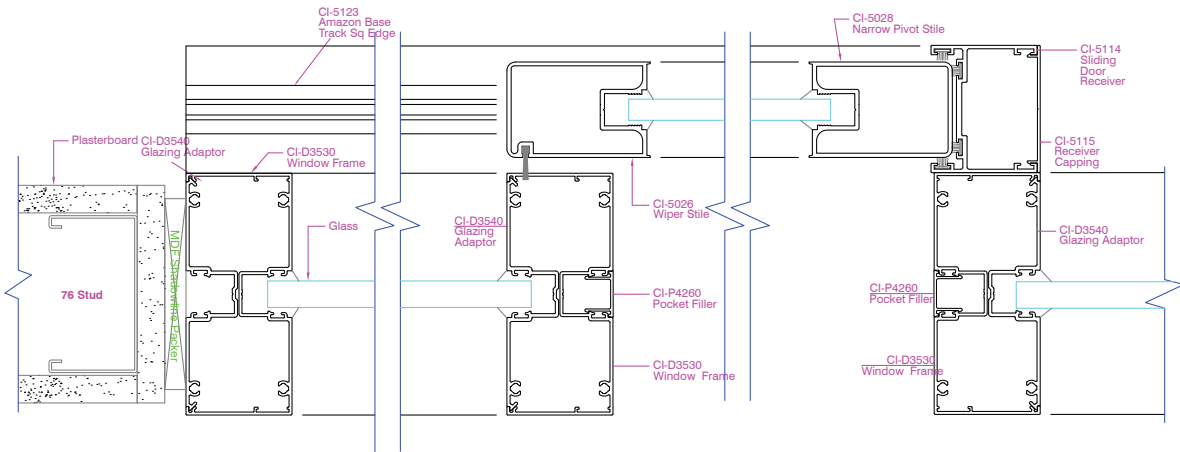

Definium 105 Single Glaze with Sliding Door Bottom Track