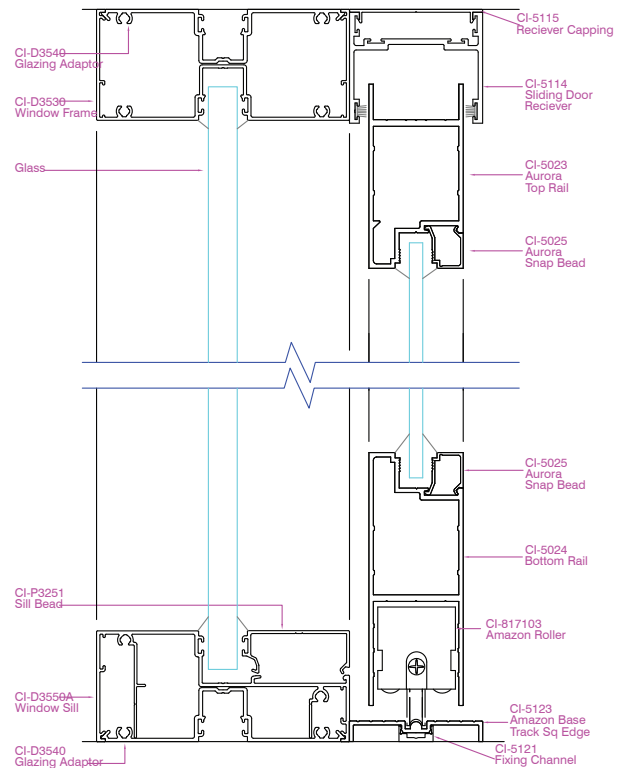

## ELEVATION VIEW

**Definium 105  
Timber Hinge Door**

**Definium 105  
Single Glaze with Sliding Door**

**Definium 105  
Aluminium Hinge Door**

**Definium 105  
Single Glaze with Sliding Door Bottom Track**

## PLAN VIEW