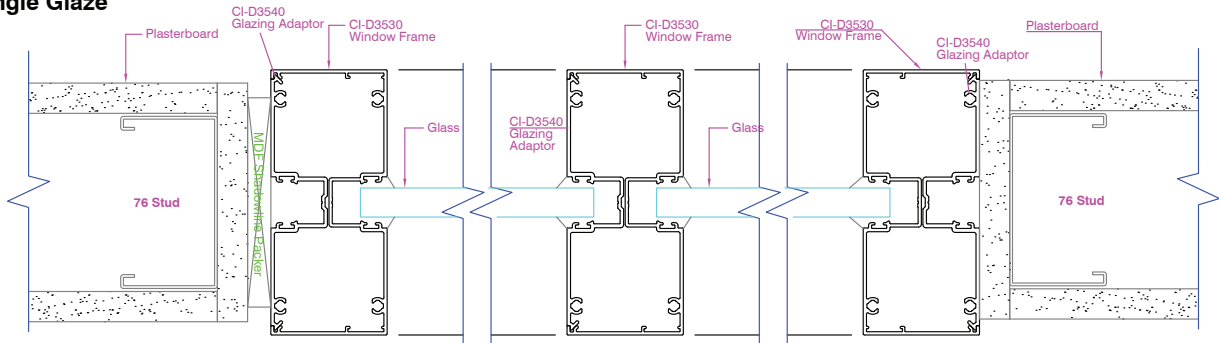

DEFINIUM 105 - WALLS AND WINDOWS

PLAN VIEW

Definium 105 Single Glaze