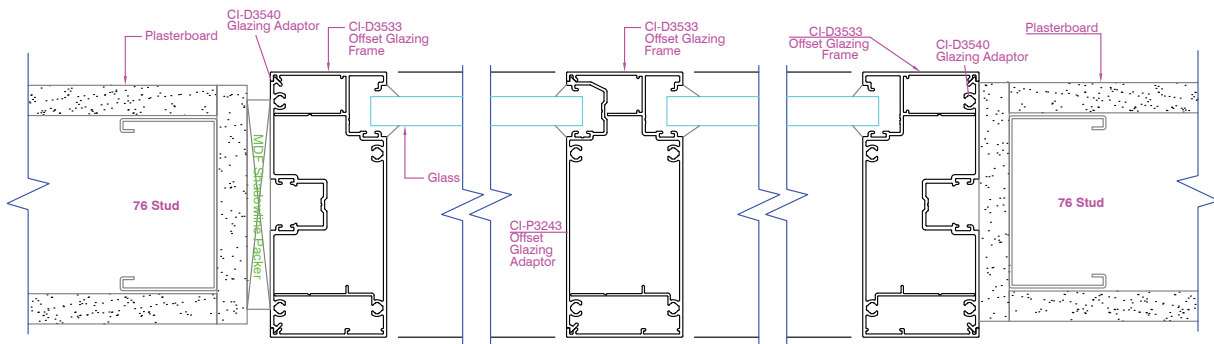

Definium 105 Offset Glaze