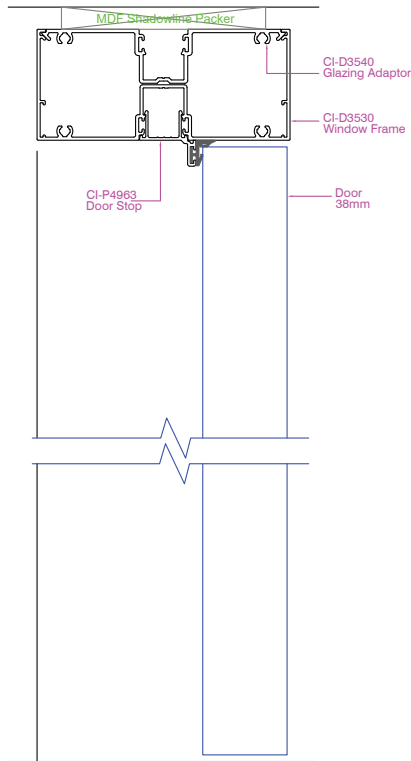

DEFINIUM 105 - DOORS

ELEVATION VIEW

**Definium 105
Timber Hinge Door**