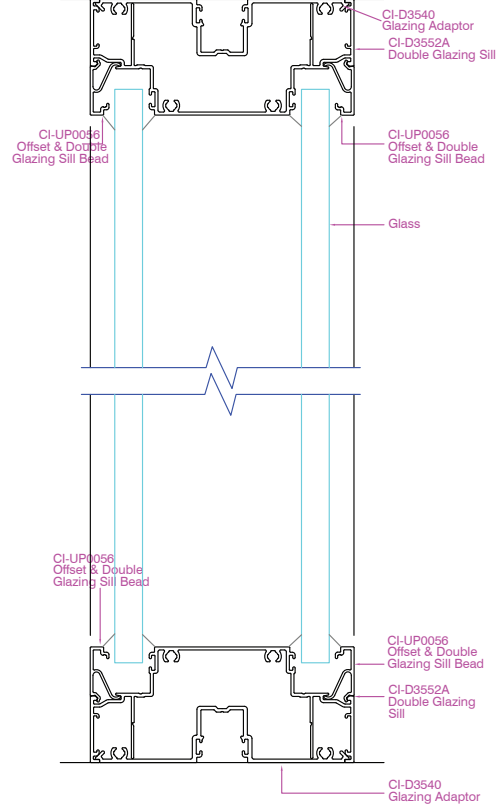

## ELEVATION VIEW

**Definium 105  
Single Glaze**

**Definium 105  
Single Glaze Half Wall**

**Definium 105  
Single Glaze using Sill Bead**

**Definium 105  
Offset Glaze**

# DEFINIUM 105 - WALLS AND WINDOWS

## ELEVATION VIEW

**Definium 105**  
**Offset Glaze using Sill Bead**

**Definium 105**  
**Double Glaze using Sill Bead**

**Definium 105**  
**Plaster Wall with Shadowline**

**Definium 105**  
**Plaster Wall with no Shadowline**