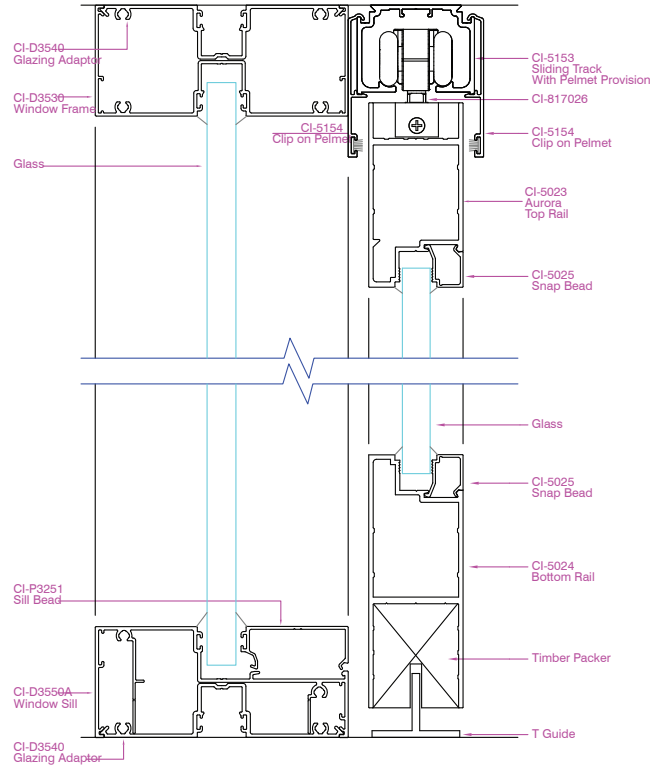

## PLAN VIEW

### Definium 105 Plaster Wall with Shadowline / no Shadowline

# DEFINIUM 105 - DOORS

## ELEVATION VIEW

**Definium 105  
Timber Hinge Door**

**Definium 105  
Single Glaze with Sliding Door**

**Definium 105  
Aluminium Hinge Door**

**Definium 105  
Single Glaze with Sliding Door Bottom Track**