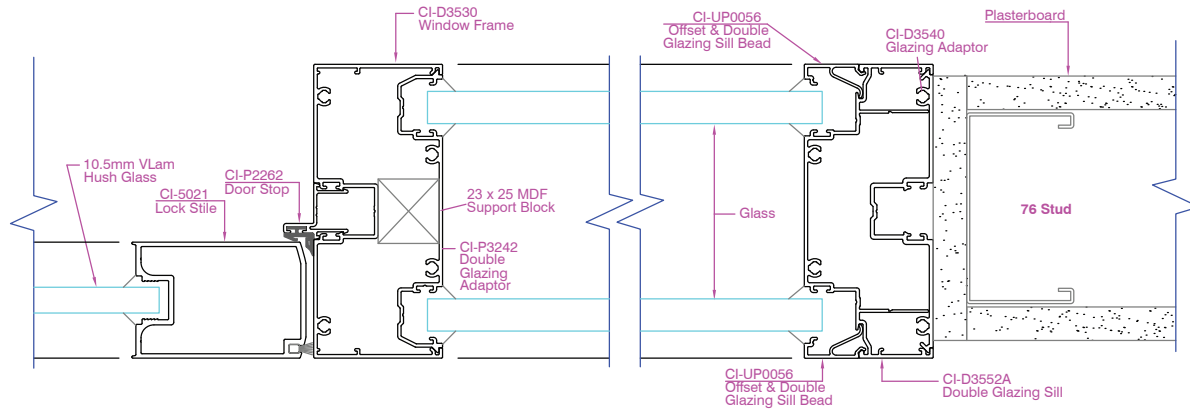

Definium 105 Double Glaze Sidelight and Door