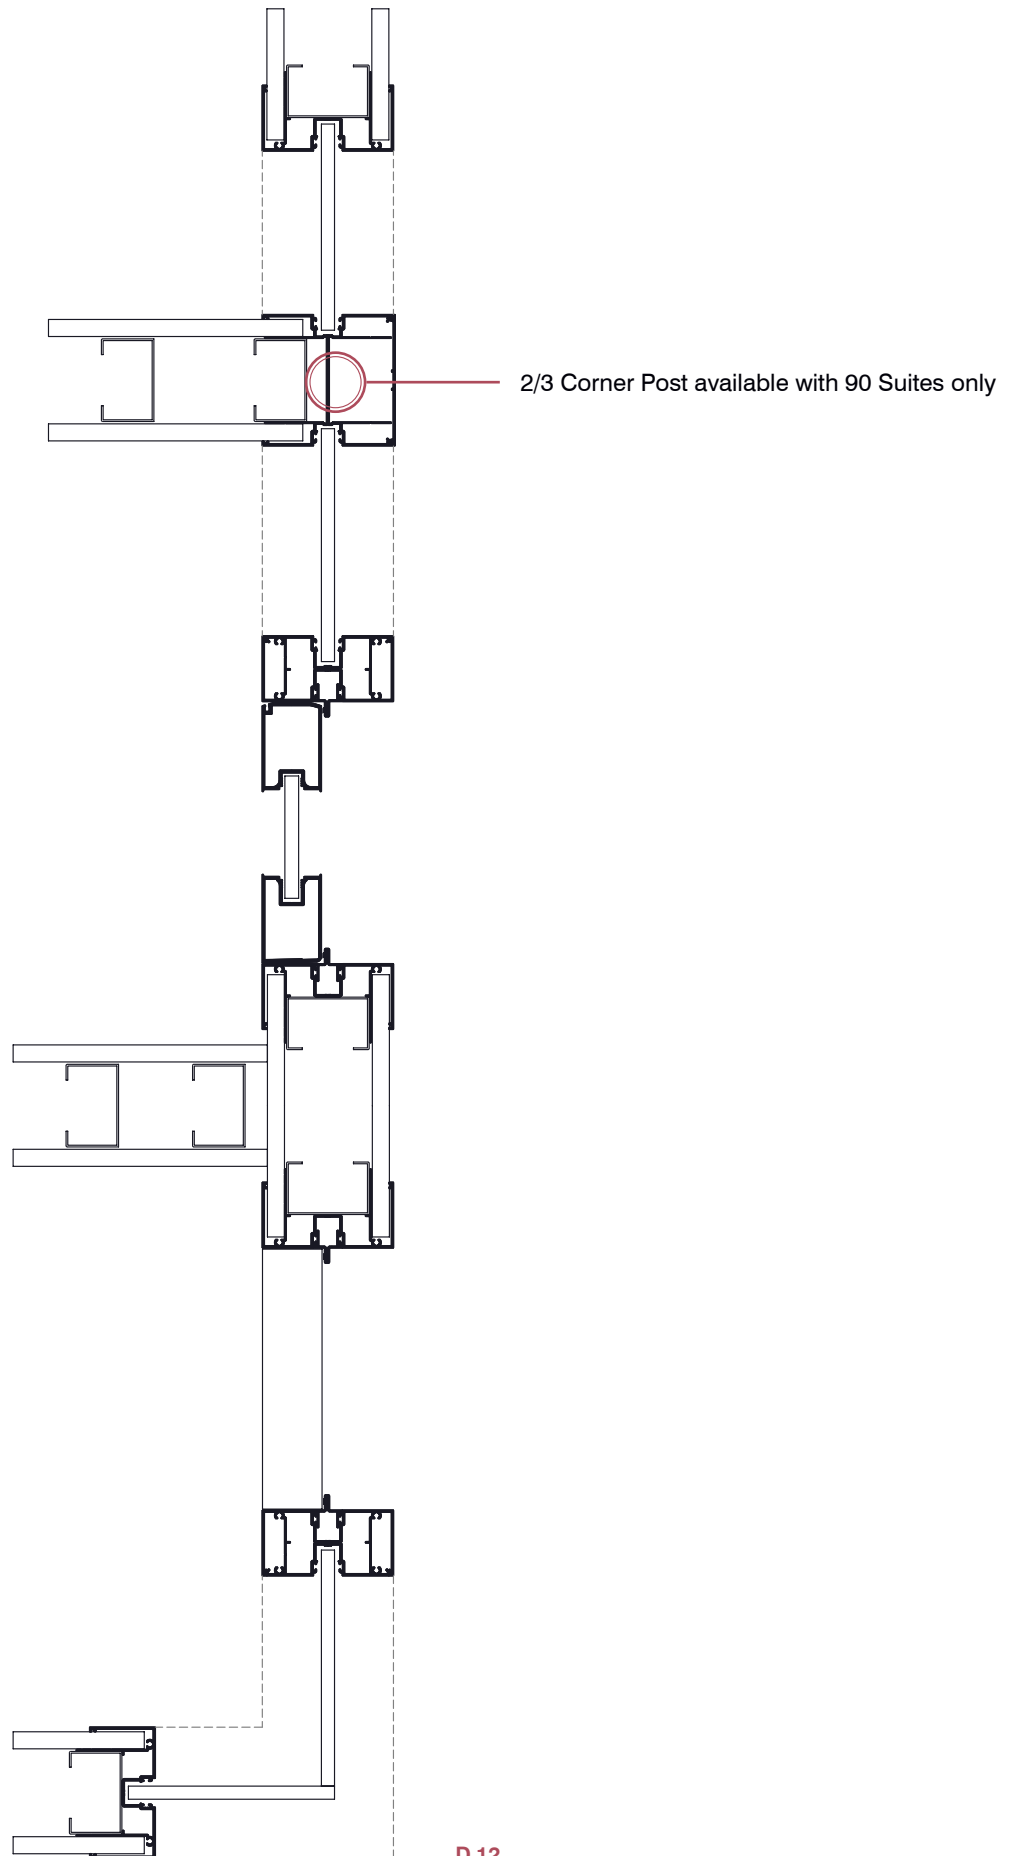

D.08

D.09

D.10

D.11

DEFINIUM PLAN VIEW

DEFINIUM 120 (EXPANDED)

SECTION IMAGE	DESCRIPTION	LENGTH	FINISH	CODE
	CI-D4531 DGU Window Frame (Long Leg)	6500mm	Clear Anodise	D453165.1
	CI-D4554 DGU Window Sill	6500mm	Clear Anodise	D455465.1
	CI-4541 DGU Glazing Adapter	6500mm	Clear Anodise	D454165
	CI-P2251A Sill Bead	2800mm	Clear Anodise	P221528A.1
		6500mm	Clear Anodise	P221565A.1