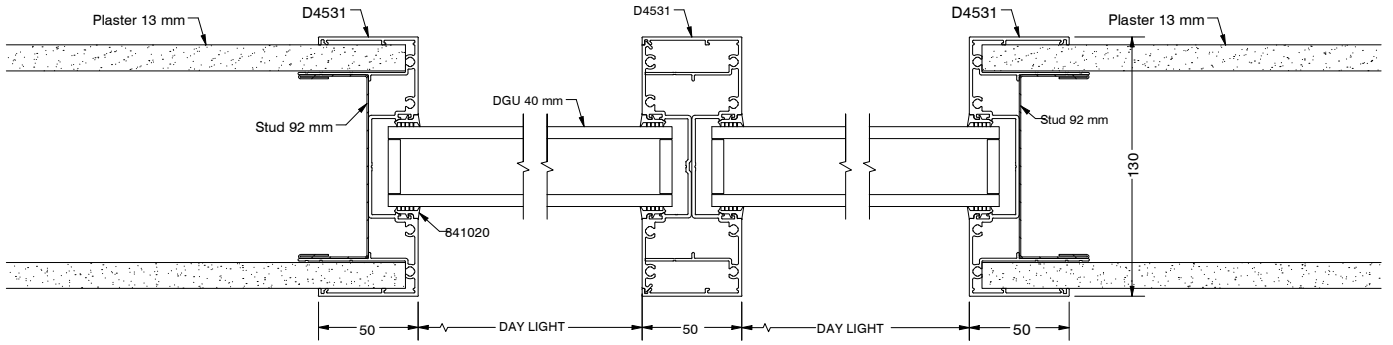

DEFINIUM 120 (EXPANDED)

PLAN VIEW