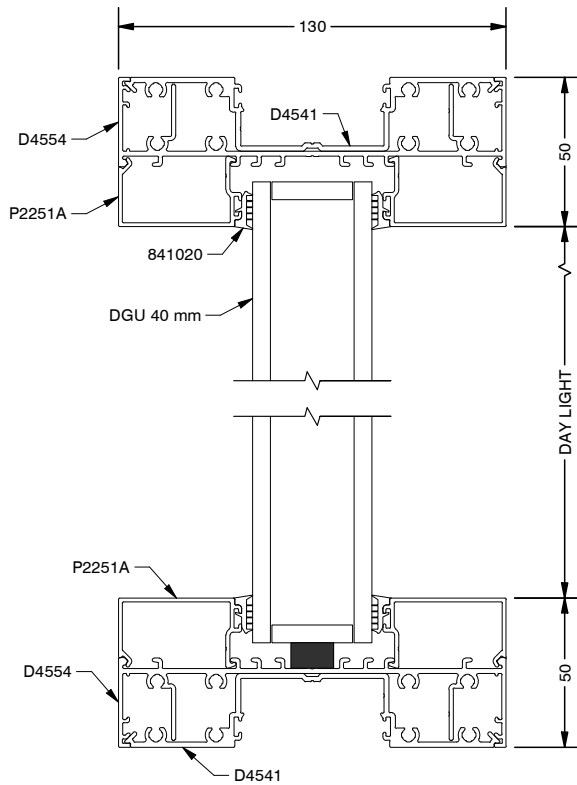

ELEVATION VIEW