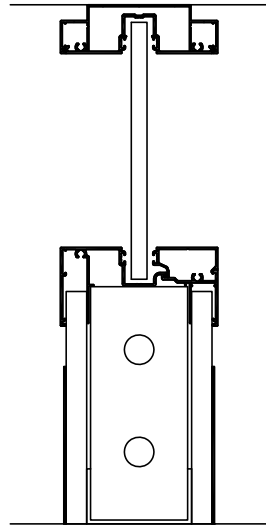

DEFINIUM ELEVATIONS

D.03