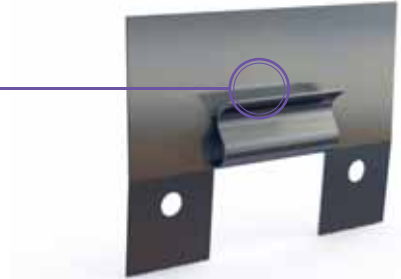

Skirting 'steps back' from plasterboard surface creating a more distinct shadowline finish.

Length and size is customisable.

Can be installed prior or after plasterboard has been fixed.

Available in a natural anodised and powdercoat finish.

Suits both 10mm and 13mm plasterboard.

Shadowline Skirting Clip is designed to reduce installation time.

Joining Stakes (to be used with mitred edges).

| SECTION IMAGE | DESCRIPTION | LENGTH | FINISH | CODE |
|---|--|--------|------------------|-----------|
| Flat Skirting | | | | |
|  | 35 x 1.6mm Flat Aluminium Skirting | 3600mm | Clear Anodise | 520336.1 |
|  | 50 x 1.6mm Flat Aluminium Skirting | 3600mm | Clear Anodise | 520536.1 |
|  | 80 x 1.6mm Flat Aluminium Skirting | 3600mm | Clear Anodise | 520836.1 |
|  | 100 x 1.6mm Flat Aluminium Skirting | 3600mm | Clear Anodise | 521036.1 |
| | | | Linished Anodise | 521036.5 |
| | | | Satin Black | 521036.B |
| | | | Satin White | 521036.W |
|  | 150 x 1.7mm Flat Aluminium Skirting | 3600mm | Clear Anodise | 521536.1 |
| | | | Satin Black | 521536.B |
| | | | Satin White | 521536.W |
|  | 200 x 2.0mm Flat Aluminium Skirting | 3600mm | Clear Anodise | 522036.1 |
| Shadowline Skirting | | | | |
|  | CI-2386 Shadowline Recessed Skirting | 3600mm | Clear Anodise | 238636.1 |
|  | CI-2390 Shadowline Perforated Skirting (Suits 10mm Plasterboard) | 3600mm | Clear Anodise | 239036.1 |
| | | | Satin White | 239036.W |
|  | CI-2391 Shadowline Perforated Skirting (Suits 13mm Plasterboard) | 3600mm | Clear Anodise | 239136.1 |
| | | | Satin White | 239136.W |
| Concealed Fix Skirting | | | | |
|  | SK50 50mm Skirting - Bevel Top Screw on Skirting | 3600mm | Clear Anodise | 523236.1 |
|  | SK101 100mm Skirting - Bevel Top Screw on Skirting | 3600mm | Clear Anodise | 523136.1 |
| | | 3600mm | Satin Black | 523136.2B |