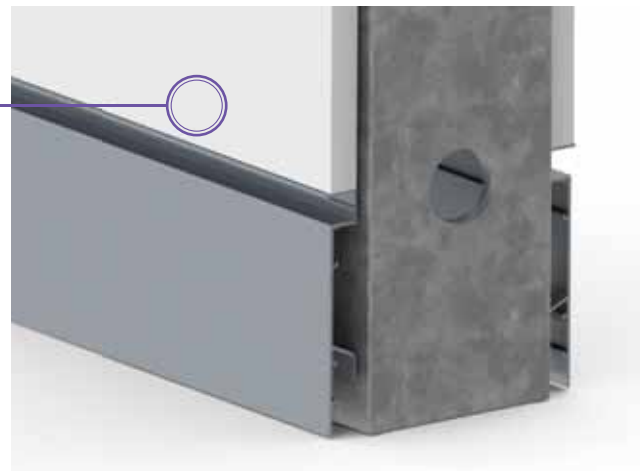

Skirting 'steps back' from plasterboard surface creating a more distinct shadowline finish.

Length and size is customisable.

Can be installed prior or after plasterboard has been fixed.

Available in a natural anodised and powdercoat finish.

Suits both 10mm and 13mm plasterboard.

Shadowline Skirting Clip is designed to reduce installation time.

Joining Stakes (to be used with mitred edges).

| SECTION IMAGE | DESCRIPTION | LENGTH | FINISH | CODE |
|---|--|--------|------------------|-----------|
| Flat Skirting | | | | |
|  | 35 x 1.6mm Flat Aluminium Skirting | 3600mm | Clear Anodise | 520336.1 |
|  | 50 x 1.6mm Flat Aluminium Skirting | 3600mm | Clear Anodise | 520536.1 |
|  | 80 x 1.6mm Flat Aluminium Skirting | 3600mm | Clear Anodise | 520836.1 |
|  | 100 x 1.6mm Flat Aluminium Skirting | 3600mm | Clear Anodise | 521036.1 |
| | | | Linished Anodise | 521036.5 |
| | | | Satin Black | 521036.B |
| | | | Satin White | 521036.W |
|  | 150 x 1.7mm Flat Aluminium Skirting | 3600mm | Clear Anodise | 521536.1 |
| | | | Satin Black | 521536.B |
| | | | Satin White | 521536.W |
|  | 200 x 2.0mm Flat Aluminium Skirting | 3600mm | Clear Anodise | 522036.1 |
| Shadowline Skirting | | | | |
|  | CI-2386 Shadowline Recessed Skirting | 3600mm | Clear Anodise | 238636.1 |
|  | CI-2390 Shadowline Perforated Skirting (Suits 10mm Plasterboard) | 3600mm | Clear Anodise | 239036.1 |
| | | | Satin White | 239036.W |
|  | CI-2391 Shadowline Perforated Skirting (Suits 13mm Plasterboard) | 3600mm | Clear Anodise | 239136.1 |
| | | | Satin White | 239136.W |
| Concealed Fix Skirting | | | | |
|  | SK50 50mm Skirting - Bevel Top Screw on Skirting | 3600mm | Clear Anodise | 523236.1 |
|  | SK101 100mm Skirting - Bevel Top Screw on Skirting | 3600mm | Clear Anodise | 523136.1 |
| | | 3600mm | Satin Black | 523136.2B |