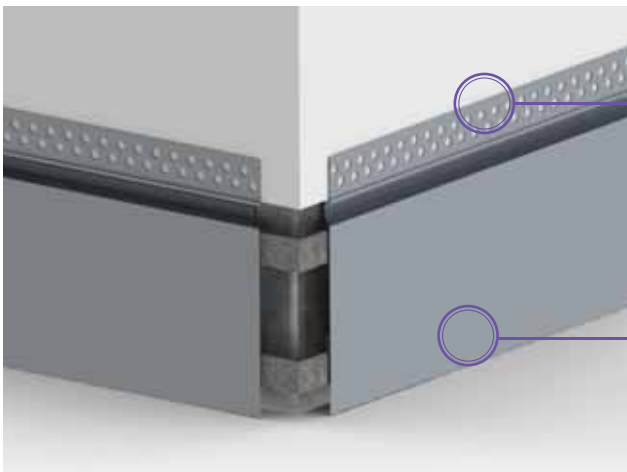

Skirting 'steps back' from plasterboard surface creating a more distinct shadowline finish.

Length and size is customisable.

Can be installed prior or after plasterboard has been fixed.

Available in a natural anodised and powdercoat finish.

Suits both 10mm and 13mm plasterboard.

Shadowline Skirting Clip is designed to reduce installation time.

Joining Stakes (to be used with mitred edges).

| SECTION IMAGE | DESCRIPTION | LENGTH | FINISH | CODE |
|---|--|--------|------------------|-----------|
| Flat Skirting | | | | |
|  | 35 x 1.6mm Flat Aluminium Skirting | 3600mm | Clear Anodise | 520336.1 |
|  | 50 x 1.6mm Flat Aluminium Skirting | 3600mm | Clear Anodise | 520536.1 |
|  | 80 x 1.6mm Flat Aluminium Skirting | 3600mm | Clear Anodise | 520836.1 |
|  | 100 x 1.6mm Flat Aluminium Skirting | 3600mm | Clear Anodise | 521036.1 |
| | | | Linished Anodise | 521036.5 |
| | | | Satin Black | 521036.B |
| | | | Satin White | 521036.W |
|  | 150 x 1.7mm Flat Aluminium Skirting | 3600mm | Clear Anodise | 521536.1 |
| | | | Satin Black | 521536.B |
| | | | Satin White | 521536.W |
|  | 200 x 2.0mm Flat Aluminium Skirting | 3600mm | Clear Anodise | 522036.1 |
| Shadowline Skirting | | | | |
|  | CI-2386 Shadowline Recessed Skirting | 3600mm | Clear Anodise | 238636.1 |
|  | CI-2390 Shadowline Perforated Skirting (Suits 10mm Plasterboard) | 3600mm | Clear Anodise | 239036.1 |
| | | | Satin White | 239036.W |
|  | CI-2391 Shadowline Perforated Skirting (Suits 13mm Plasterboard) | 3600mm | Clear Anodise | 239136.1 |
| | | | Satin White | 239136.W |
| Concealed Fix Skirting | | | | |
|  | SK50 50mm Skirting - Bevel Top Screw on Skirting | 3600mm | Clear Anodise | 523236.1 |
|  | SK101 100mm Skirting - Bevel Top Screw on Skirting | 3600mm | Clear Anodise | 523136.1 |
| | | 3600mm | Satin Black | 523136.2B |