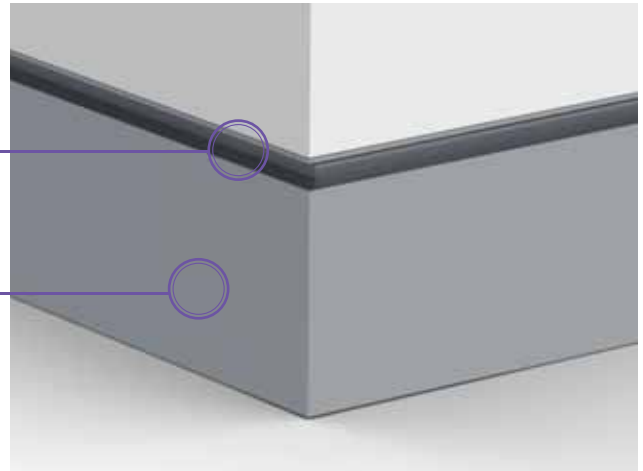

Skirting 'steps back' from plasterboard surface creating a more distinct shadowline finish.

Length and size is customisable.

Can be installed prior or after plasterboard has been fixed.

Available in a natural anodised and powdercoat finish.

Suits both 10mm and 13mm plasterboard.

Shadowline Skirting Clip is designed to reduce installation time.

Joining Stakes (to be used with mitred edges).

| SECTION IMAGE | DESCRIPTION | LENGTH | FINISH | CODE |
|---|--|--------|------------------|-----------|
| Flat Skirting | | | | |
|  | 35 x 1.6mm Flat Aluminium Skirting | 3600mm | Clear Anodise | 520336.1 |
|  | 50 x 1.6mm Flat Aluminium Skirting | 3600mm | Clear Anodise | 520536.1 |
|  | 80 x 1.6mm Flat Aluminium Skirting | 3600mm | Clear Anodise | 520836.1 |
|  | 100 x 1.6mm Flat Aluminium Skirting | 3600mm | Clear Anodise | 521036.1 |
| | | | Linished Anodise | 521036.5 |
| | | | Satin Black | 521036.B |
| | | | Satin White | 521036.W |
|  | 150 x 1.7mm Flat Aluminium Skirting | 3600mm | Clear Anodise | 521536.1 |
| | | | Satin Black | 521536.B |
| | | | Satin White | 521536.W |
|  | 200 x 2.0mm Flat Aluminium Skirting | 3600mm | Clear Anodise | 522036.1 |
| Shadowline Skirting | | | | |
|  | CI-2386 Shadowline Recessed Skirting | 3600mm | Clear Anodise | 238636.1 |
|  | CI-2390 Shadowline Perforated Skirting (Suits 10mm Plasterboard) | 3600mm | Clear Anodise | 239036.1 |
| | | | Satin White | 239036.W |
|  | CI-2391 Shadowline Perforated Skirting (Suits 13mm Plasterboard) | 3600mm | Clear Anodise | 239136.1 |
| | | | Satin White | 239136.W |
| Concealed Fix Skirting | | | | |
|  | SK50 50mm Skirting - Bevel Top Screw on Skirting | 3600mm | Clear Anodise | 523236.1 |
|  | SK101 100mm Skirting - Bevel Top Screw on Skirting | 3600mm | Clear Anodise | 523136.1 |
| | | 3600mm | Satin Black | 523136.2B |