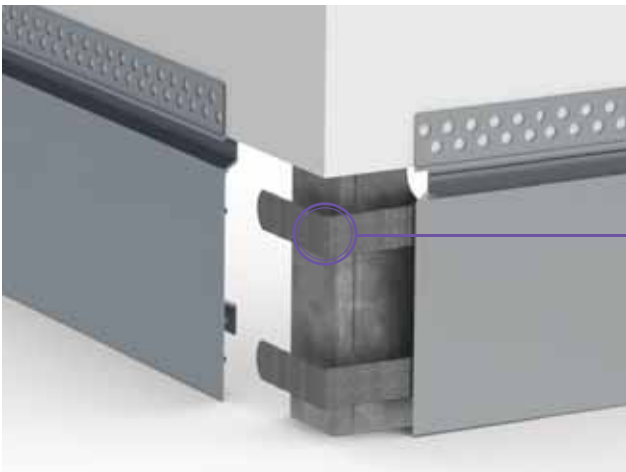

Skirting 'steps back' from plasterboard surface creating a more distinct shadowline finish.

Length and size is customisable.

Can be installed prior or after plasterboard has been fixed.

Available in a natural anodised and powdercoat finish.

Suits both 10mm and 13mm plasterboard.

Shadowline Skirting Clip is designed to reduce installation time.

Joining Stakes (to be used with mitred edges).

| SECTION IMAGE | DESCRIPTION | LENGTH | FINISH | CODE |
|---|--|--------|------------------|-----------|
| Flat Skirting | | | | |
|  | 35 x 1.6mm Flat Aluminium Skirting | 3600mm | Clear Anodise | 520336.1 |
|  | 50 x 1.6mm Flat Aluminium Skirting | 3600mm | Clear Anodise | 520536.1 |
|  | 80 x 1.6mm Flat Aluminium Skirting | 3600mm | Clear Anodise | 520836.1 |
|  | 100 x 1.6mm Flat Aluminium Skirting | 3600mm | Clear Anodise | 521036.1 |
| | | | Linished Anodise | 521036.5 |
| | | | Satin Black | 521036.B |
| | | | Satin White | 521036.W |
|  | 150 x 1.7mm Flat Aluminium Skirting | 3600mm | Clear Anodise | 521536.1 |
| | | | Satin Black | 521536.B |
| | | | Satin White | 521536.W |
|  | 200 x 2.0mm Flat Aluminium Skirting | 3600mm | Clear Anodise | 522036.1 |
| Shadowline Skirting | | | | |
|  | CI-2386 Shadowline Recessed Skirting | 3600mm | Clear Anodise | 238636.1 |
|  | CI-2390 Shadowline Perforated Skirting (Suits 10mm Plasterboard) | 3600mm | Clear Anodise | 239036.1 |
| | | | Satin White | 239036.W |
|  | CI-2391 Shadowline Perforated Skirting (Suits 13mm Plasterboard) | 3600mm | Clear Anodise | 239136.1 |
| | | | Satin White | 239136.W |
| Concealed Fix Skirting | | | | |
|  | SK50 50mm Skirting - Bevel Top Screw on Skirting | 3600mm | Clear Anodise | 523236.1 |
|  | SK101 100mm Skirting - Bevel Top Screw on Skirting | 3600mm | Clear Anodise | 523136.1 |
| | | 3600mm | Satin Black | 523136.2B |