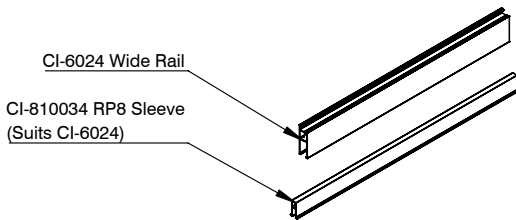

Barwon Doors

Barwon Doors - With Midrails

Barwon Doors

- Wide and Narrow Rail Attachements

Wide Rail RP8 Drop Seal Sleeve Attachment
- Clip CI-810034 RP8 Sleeve in CI-6024 Wide Rail

Wide Rail Sliding Door Acoustic Insert
- Clip CI-810035 Sliding Door Acoustic Insert in CI-6024 Wide Rail