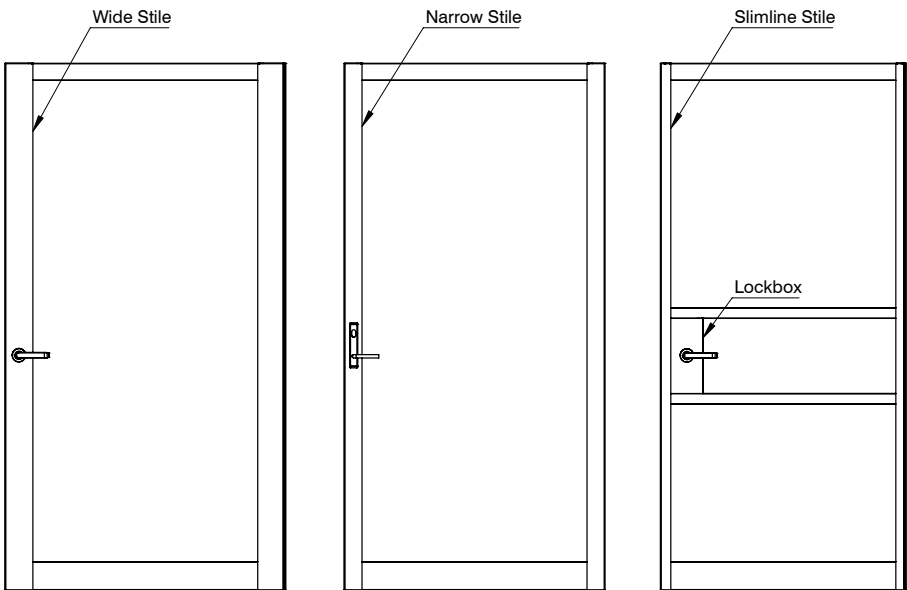

Barwon Doors - Lockable Door Options

Wide Door

Narrow Door

Slimline Door