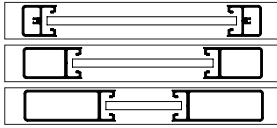

Barwon Doors

Installation Instructions

Contents

SECTION	PAGE
Section Profiles	
Barwon Doors	3
Installation Instructions	
Barwon Doors	6
Barwon Doors - With Midrails	7
Barwon Doors - Wide and Narrow Rail Attachments	8
Barwon Doors - Lockable Door Options	10

SECTION IMAGE

DESCRIPTION

CI-6046 Slimline Wiper Stile

CI-6047 Slimline Pivot Stile

CI-6048 Slimline Plain Stile

CI-6026 Narrow Wiper Stile

CI-6027 Narrow Pivot Stile

CI-6028 Narrow Plain Stile

CI-6036 Wide Wiper Stile

CI-6037 Wide Pivot Stile

SECTION IMAGE	DESCRIPTION
	CI-6038 Wide Plain Stile
	CI-6023 Narrow Rail
	CI-6024 Wide Rail
	CI-6025 Snap Bead
	CI-6093 Wide Rail Adaptor (Midrail)
	CI-6029 Narrow Midrail
	CI-6092 Rebate Adaptor
	CI-810031 Slimline Door Lock Box

Barwon Doors

Barwon Doors - With Midrails

Barwon Doors

- Wide and Narrow Rail Attachements

Wide Rail RP8 Drop Seal Sleeve Attachment
- Clip CI-810034 RP8 Sleeve in CI-6024 Wide Rail

Wide Rail Sliding Door Acoustic Insert
- Clip CI-810035 Sliding Door Acoustic Insert in CI-6024 Wide Rail