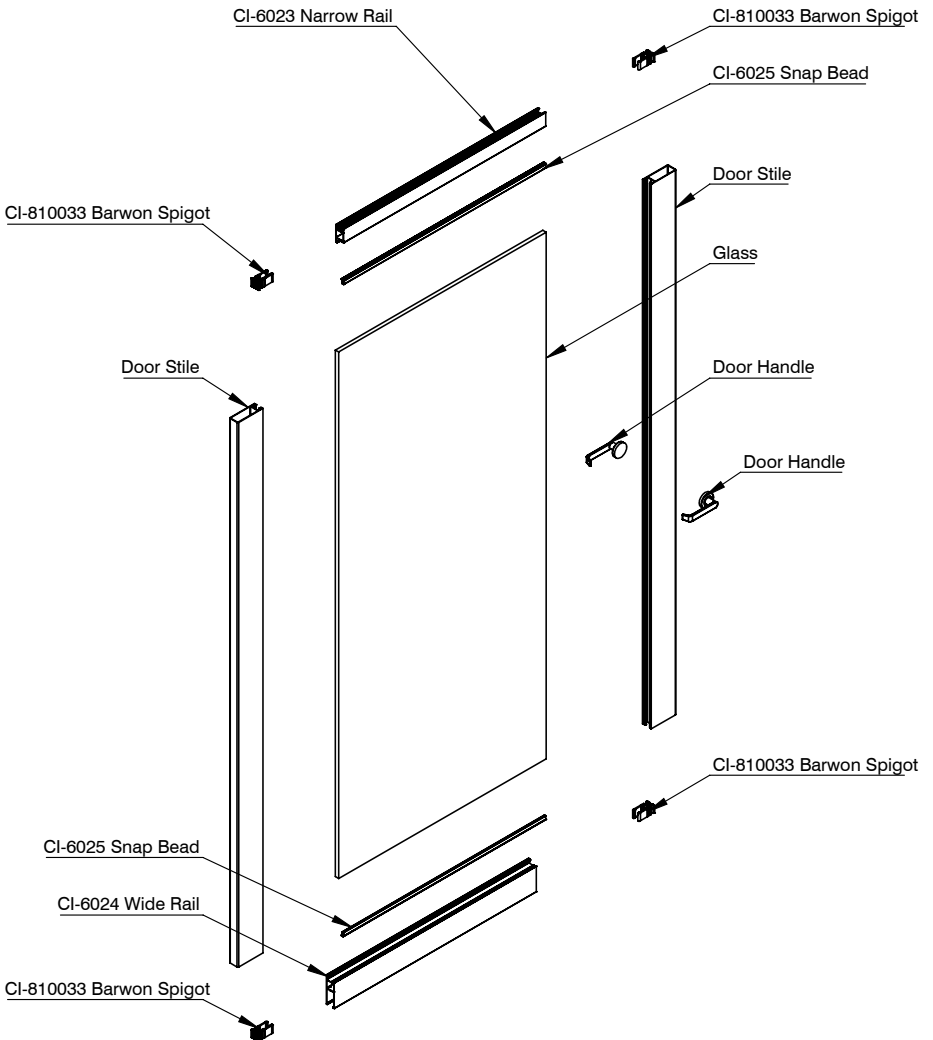

Barwon Doors

Installation Instructions

Contents

SECTION	PAGE
Section Profiles	
Barwon Doors	3
Installation Instructions	
Barwon Doors	6
Barwon Doors - With Midrails	7
Barwon Doors - Wide and Narrow Rail Attachments	8
Barwon Doors - Lockable Door Options	10

SECTION IMAGE

DESCRIPTION

CI-6046 Slimline Wiper Stile

CI-6047 Slimline Pivot Stile

CI-6048 Slimline Plain Stile

CI-6026 Narrow Wiper Stile

CI-6027 Narrow Pivot Stile

CI-6028 Narrow Plain Stile

CI-6036 Wide Wiper Stile

CI-6037 Wide Pivot Stile

SECTION IMAGE	DESCRIPTION
	CI-6038 Wide Plain Stile
	CI-6023 Narrow Rail
	CI-6024 Wide Rail
	CI-6025 Snap Bead
	CI-6093 Wide Rail Adaptor (Midrail)
	CI-6029 Narrow Midrail
	CI-6092 Rebate Adaptor
	CI-810031 Slimline Door Lock Box

Barwon Doors

Barwon Doors - With Midrails

Barwon Doors

- Wide and Narrow Rail Attachements

Wide Rail RP8 Drop Seal Sleeve Attachment
- Clip CI-810034 RP8 Sleeve in CI-6024 Wide Rail

Wide Rail Sliding Door Acoustic Insert
- Clip CI-810035 Sliding Door Acoustic Insert in CI-6024 Wide Rail