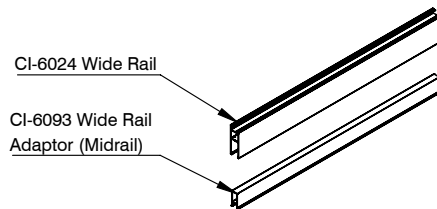

Barwon Doors

- Wide and Narrow Rail Attachements

Creating a Wide Midrail

- Clip CI-6093 Wide Rail Adaptor (Midrail) in CI-6024 Wide Rail