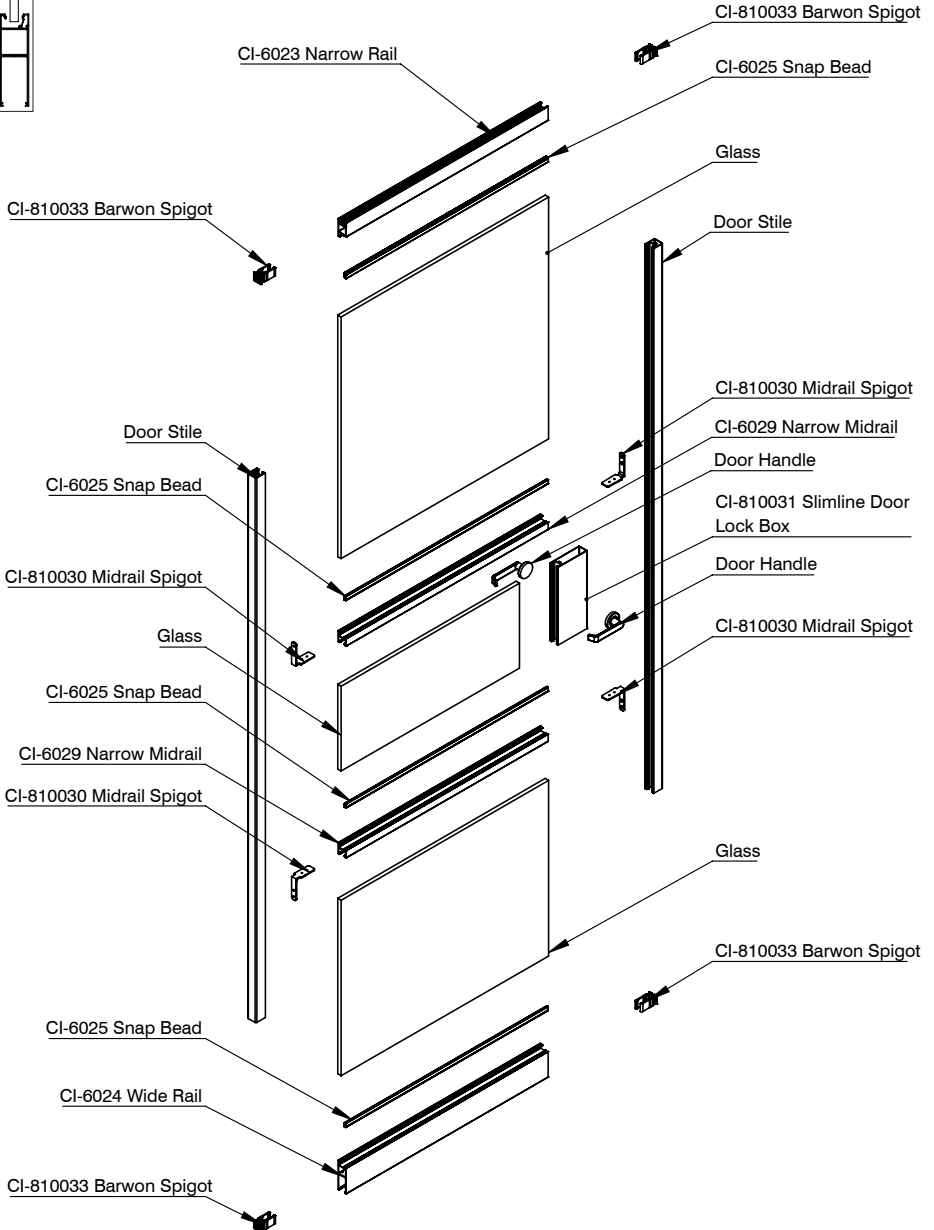

Barwon Doors

Installation Instructions

Contents

SECTION	PAGE
Section Profiles	
Barwon Doors	3
Installation Instructions	
Barwon Doors	6
Barwon Doors - With Midrails	7
Barwon Doors - Wide and Narrow Rail Attachments	8
Barwon Doors - Lockable Door Options	10

CI-6036 Wide Wiper Stile

CI-6037 Wide Pivot Stile

SECTION IMAGE	DESCRIPTION
	CI-6038 Wide Plain Stile
	CI-6023 Narrow Rail
	CI-6024 Wide Rail
	CI-6025 Snap Bead
	CI-6093 Wide Rail Adaptor (Midrail)
	CI-6029 Narrow Midrail
	CI-6092 Rebate Adaptor
	CI-810031 Slimline Door Lock Box

Barwon Doors

Barwon Doors - With Midrails

Barwon Doors

- Wide and Narrow Rail Attachements

Wide Rail RP8 Drop Seal Sleeve Attachment
- Clip CI-810034 RP8 Sleeve in CI-6024 Wide Rail

Wide Rail Sliding Door Acoustic Insert
- Clip CI-810035 Sliding Door Acoustic Insert in CI-6024 Wide Rail