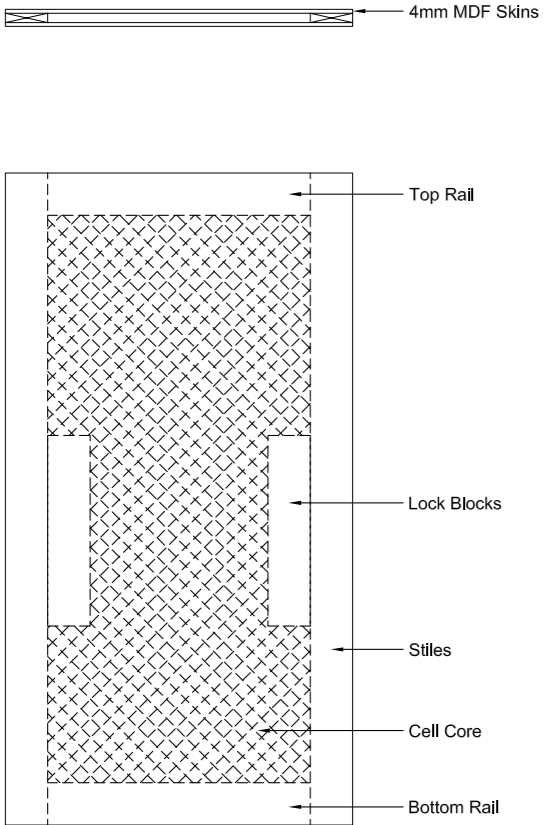

Timber Doors – MDF Specifications

Stock Door Sizes

	Size	Thickness	Type	Special Notes
618320S	2040 x 820	35	LW/FP	
618420S	2040 x 820	44	LW/FP	
609320S	2040 x 920	35	HW/FP	
602220S	2040 x 920	38	HW/FP	6mm MDF Skins
612420S	2040 x 920	44	LW/FP	
602424S	2400 x 920	44	HW/FP	
618427S	2700 x 820	44	LW/FP	
608427S	2700 x 820	44	HW/FP	
619427S	2700 x 900	44	LW/FP	
609427S	2700 x 900	44	HW/FP	
602327S	2700 x 920	35	HW/FP	
602227S	2700 x 920	38	HW/FP	6mm MDF Skins
612427S	2700 x 920	44	LW/FP	
602427S	2700 x 920	44	HW/FP	
602427SM	2700 x 920	44	HW/FP	Morticed at 1000mm to centre of lever
621827S	2700 x 1200	38	Solid Core	
621427S	2700 x 1200	44	Solid Core	

**LW/FP
Light Weight Flush Panel Door Construction**