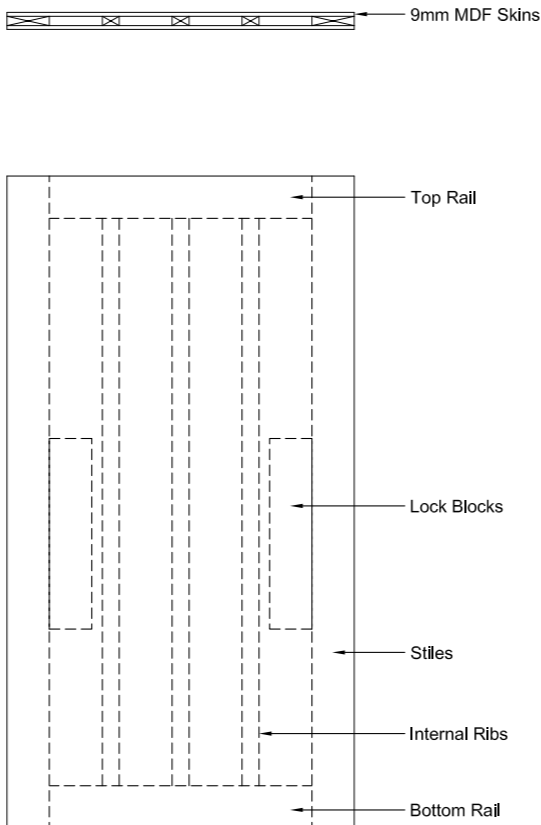

**HW/FP
Heavy Weight Flush Panel Door Construction**