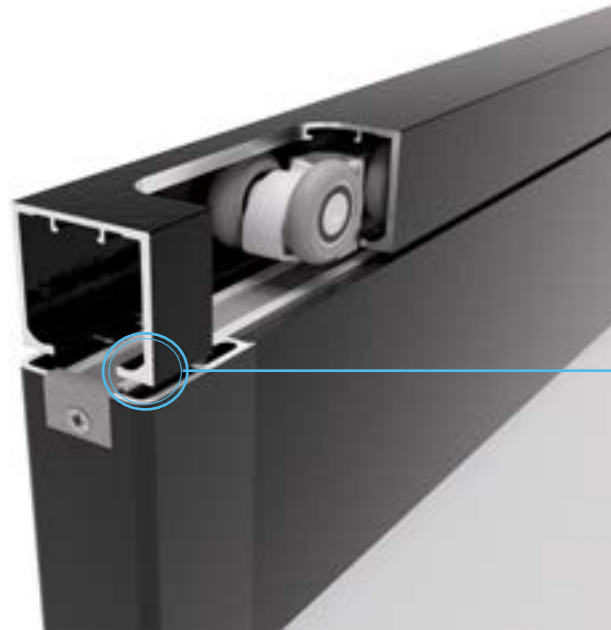

Universal Sliding Track

The CI-5150 Sliding Track is often used in Cavity Slider and 'Coffer' scenarios and styles. The cavity slider is designed for simple installation, is smooth-closing and offers reliable, high-quality performance.

Quick Fix Plate

Available for standard or soft close rollers allowing easy installation on timber and aluminium doors.

Flush Head Track

The CI-5151 Sliding Track is designed for use in flush head applications. Engineered to be positioned within the ceiling, the flush head Arctic Sliding Track offers a clean and elegant minimalist style.

Low Clearance

Low clearance sleeve available for both standard or soft close rollers that allows for a tiny 3mm clearance between the top of the door and the sliding track.