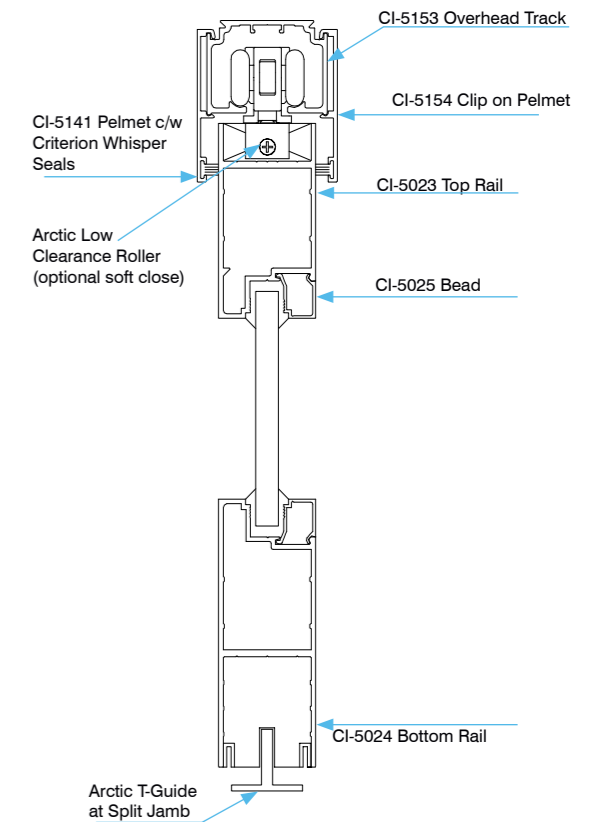

Quick Fix Plate

Available for standard or soft close rollers allowing easy installation on timber and aluminium doors.

Flush Head Track

The CI-5151 Sliding Track is designed for use in flush head applications. Engineered to be positioned within the ceiling, the flush head Arctic Sliding Track offers a clean and elegant minimalist style.

CI-5150 UNIVERSAL SLIDING TRACK

CI-5151 FLUSH HEAD SLIDING TRACK

CI-5153 SLIDING TRACK WITH PELMET PROVISION

CI-5153 SLIDING TRACK WITH PELMETS

ARCTIC SLIDING TRACK HARDWARE

IMAGE	DESCRIPTION	FINISH	UNIT	CODE
Rollers				
	Arctic Revolution Standard Roller Pack with Quick Fix Plates	—	Each	817020A
	Arctic Revolution Low Clearance Roller Pack	—	Each	817022A
	Arctic Revolution 80kg Soft Close Standard Plate, Roller Pack	—	Each	817024A
	Arctic Revolution 40kg Soft Close Standard Plate, Roller Pack	—	Each	817025A
	Arctic Revolution 80kg Soft Close Low Clearance, Roller Pack	—	Each	817026A
	Arctic Revolution 40kg Soft Close Low Clearance, Roller Pack	—	Each	817027A
	Arctic Revolution 120kg Soft Close Low Clearance, Roller Pack	—	Each	817028A
Cap				
	Arctic Track Opening Cap	White	Each	CI-817415
Door Guides				
	Arctic Wall Mounted Roller Door Guide	SSS	Each	817033
	Plastic T Guide	White	Each	817035
Door Seals				
	Whisperwing Rubber Door Seal	Black	Lineal Metre	841469.B
		Black	100m Roll	841469.BBR
		Grey	Lineal Metre	841469.G
		Grey	100m Roll	841469.GBR
	Whisper-Lon Seal - Suits 38mm Sliding Doors	Black	Lineal Metre	843705.B
		Black	100m Roll	843705.BBR1
		Black	500m Roll	843705.BBR
		Black	Lineal Metre	843694.B
	6.9mm Door Seal	Black	100m Roll	843694.BBR
		Grey	Lineal Metre	843694.G
		Grey	100m Roll	843694.GBR
			6.9mm Door Seal with 9mm Pile	Black
Black	300m Roll			843699.BBR
Grey	Lineal Metre			843699.G
Grey	300m Roll			843699.GBR