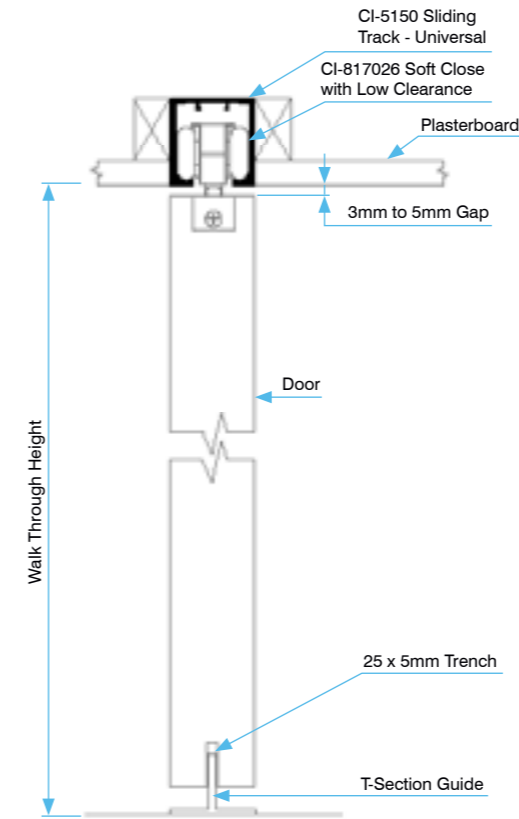

SECTION IMAGE	DESCRIPTION	LENGTH	FINISH	CODE		
	CI-5150 Arctic 80 kg Overhead Track	2000mm	Clear Anodise	515020.1		
		2000mm	Satin White	515020.W		
		3000mm	Clear Anodise	515030.1		
		3000mm	Satin White	515030.W		
		3000mm	Satin Black	515030.2B		
		6500mm	Clear Anodise	515065.1		
	CI-5151 Arctic 80 kg Overhead Track with Flanges	2000mm	Clear Anodise	515120.1		
		2000mm	Satin White	515120.W		
		3000mm	Clear Anodise	515130.1		
		3000mm	Satin White	515130.W		
		3000mm	Satin Black	515130.2B		
		3000mm	Clear Anodise	515330.1		
	CI-5153 Arctic 80 kg Sliding Track With Pelmet Provision	3000mm	Satin White	515330.W		
		3000mm	Satin Black	515330.2B		
		3000mm	Clear Anodise	515430.1		
		3000mm	Satin White	515430.W		
		3000mm	Satin Black	515430.2B		
			CI-5154 Clip on Pelmet	3000mm	Clear Anodise	515430.1
3000mm	Satin White			515430.W		
	CI-5155 Track Mounting Bracket	3000mm	Clear Anodise	515530.1		

CI-5150 UNIVERSAL SLIDING TRACK