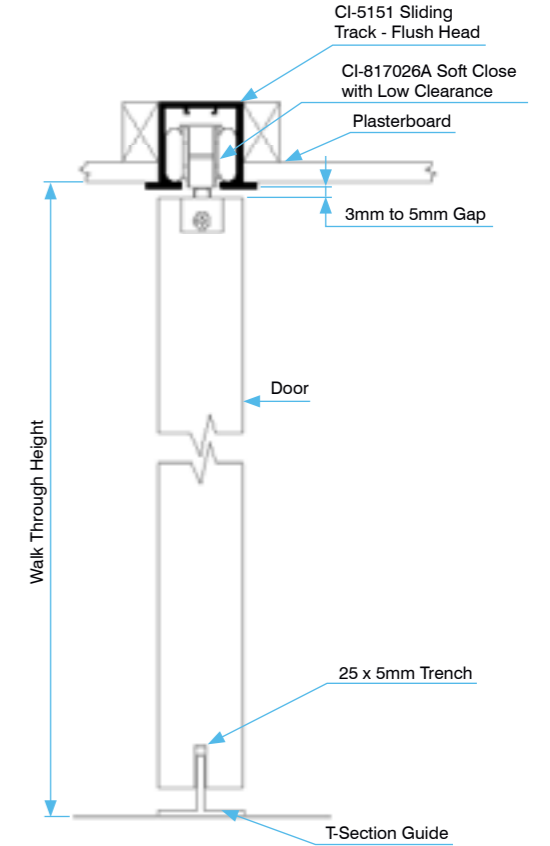

CI-5151 FLUSH HEAD SLIDING TRACK