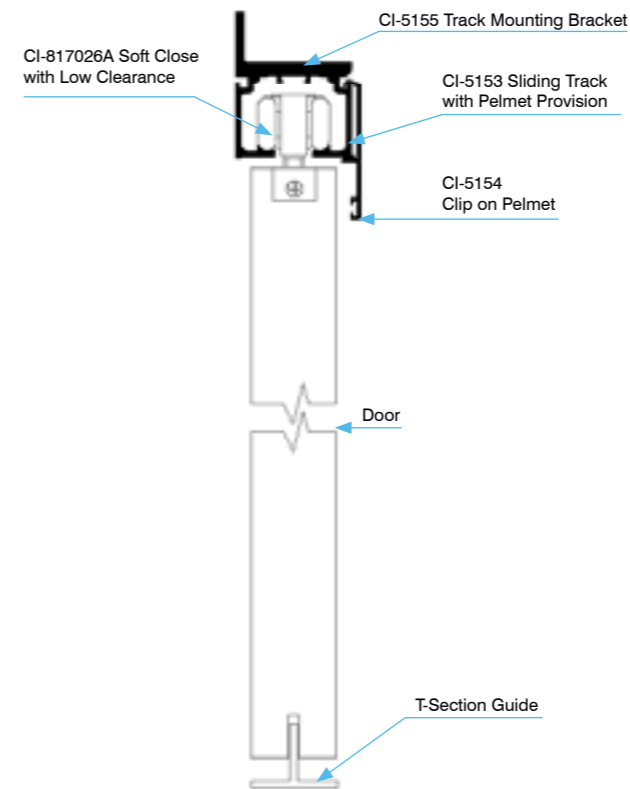

CI-5153 SLIDING TRACK WITH PELMET PROVISION