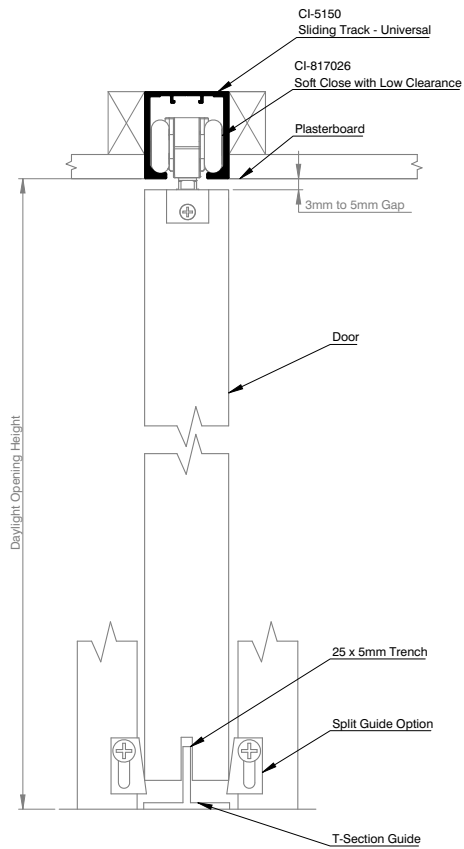

ARCTIC ELEVATIONS

CI-5150 UNIVERSAL SLIDING TRACK