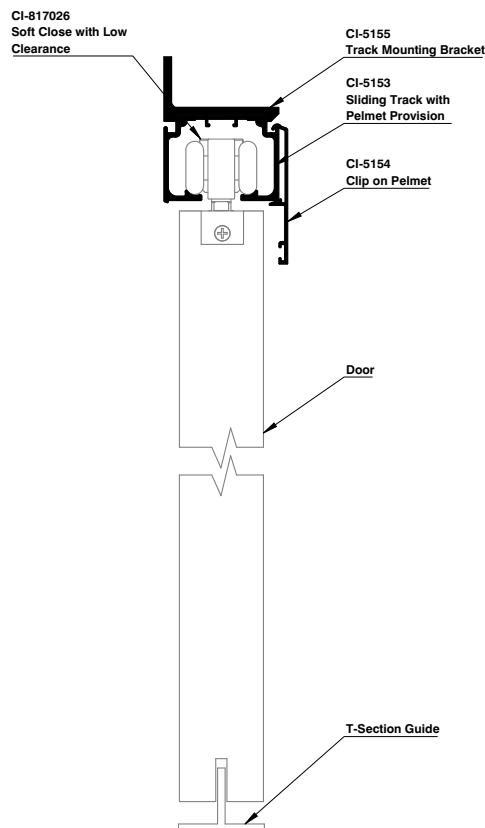

ARCTIC ELEVATIONS

CI-5150 UNIVERSAL SLIDING TRACK

CI-5151 FLUSH HEAD SLIDING TRACK

CI-5153 SLIDING TRACK WITH PELMET PROVISION

ARCTIC ASSOCIATED HARDWARE

DOOR ROLLERS

DESCRIPTION	UNIT	CODE
Arctic Standard Roller Pack with quick fix plates (Incl. Rollers, Track stops, Spanner and screws)	Each	817020
Arctic Low Clearance Roller Pack (Incl. Rollers, Track stops, Spanner and screws)	Each	817022
Arctic 80kg Soft Close Standard Plate, Roller Pack (Incl. Rollers, Track stops, Spanner and screws)	Each	817024
Arctic 40kg Soft Close Standard Plate, Roller Pack (Incl. Rollers, Track stops, Spanner and screws)	Each	817025
Arctic 80kg Soft Close Low Clearance, Roller Pack (Incl. Rollers, Track stops, Spanner and screws)	Each	817026
Arctic 40kg Soft Close Low Clearance, Roller Pack (Incl. Rollers, Track stops, Spanner and screws)	Each	817027

DOOR GUIDES

DESCRIPTION	UNIT	CODE
Plastic T-Guide	Each	817035
Arctic Wall Mounted Roller Door Guide	Each	817033

CAPS

DESCRIPTION	UNIT	CODE
CI-817415 Arctic Track Opening Cap (White)	Each	817415

ACOUSTIC SEALS