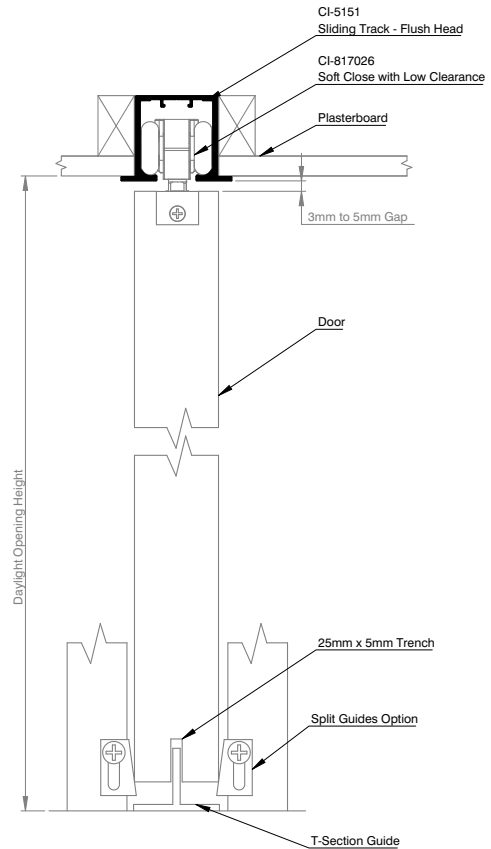

CI-5151 FLUSH HEAD SLIDING TRACK