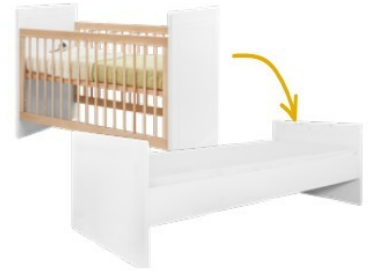

# LISA Baby

LISA WITH DRAWER  
art.code: 111179 11

BED 60X120  
art.code: 114179 11

BENCH BED 70X140  
art.code: 163179 11

TRANSF. BED SLEEP 60x120/90x200  
art.code: 144179 11

2-DRS WARDROBE  
art.code: 116179 11