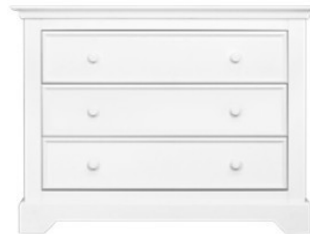

DRESSER
art.code: 117068 11