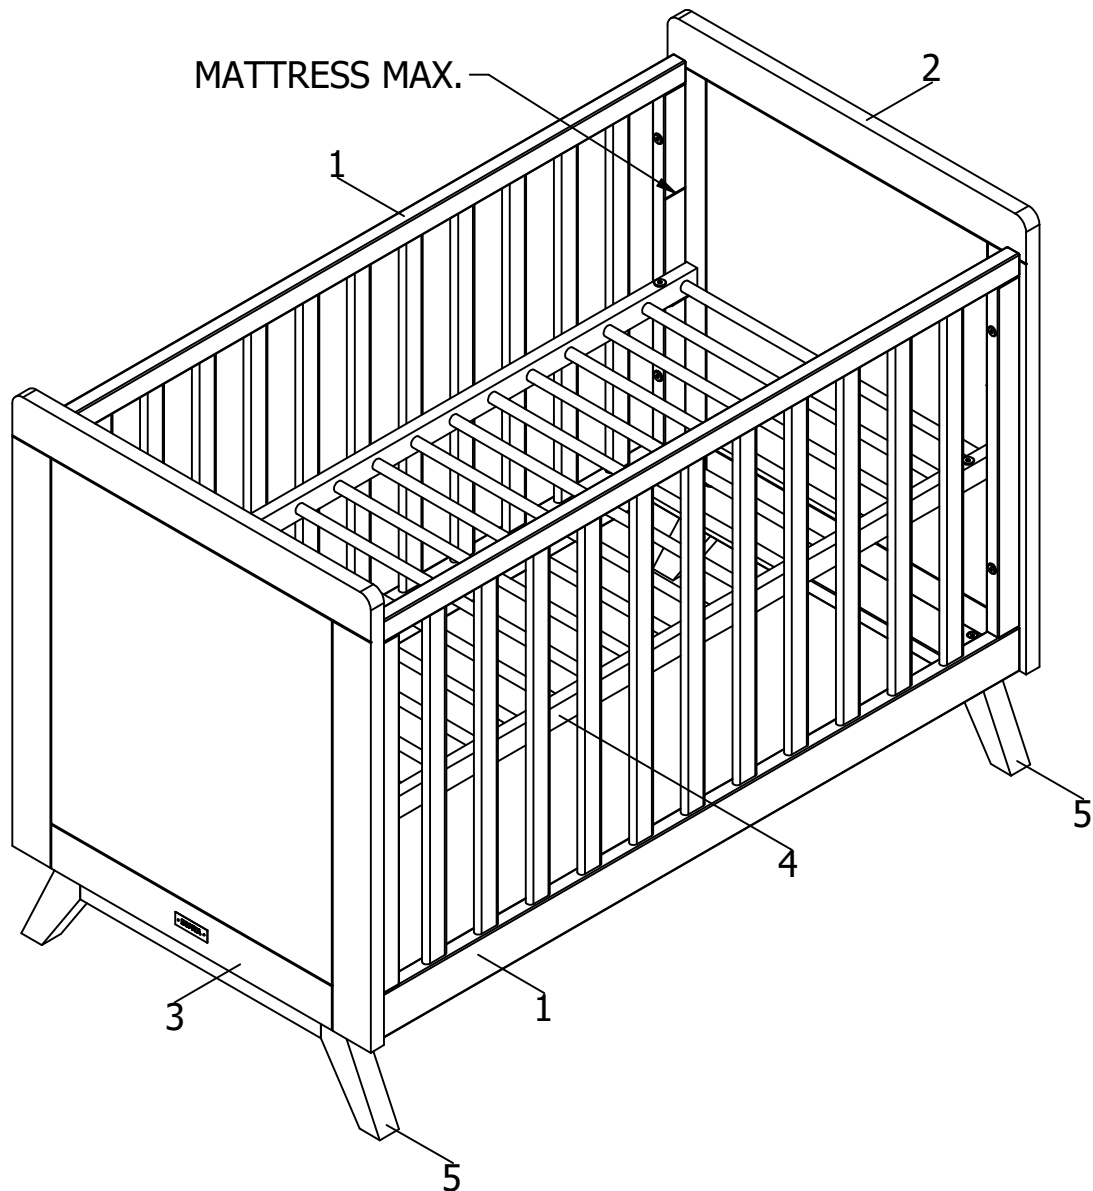

bopita®

ASSEMBLY INSTRUCTION
MONTAGE HANDLEIDING
MONTAGE ANLEITUNG
NOTICE DE MONTAGE
MANUAL DE MONTAJE

UK
NL
D
F
ESP

MODEL
TYPE
COLOUR
ART.CODE

:ANNE
:BED 60X120
:WHITE
:114182.11

Distributor:

BOPITA
Edisonweg 3, 6662 NW Elst
The Netherlands

www.bopita.com

03.12.2018.

 A M6X50 8X artcode: 441016	 B M6 4X artcode: 442015	 C1 2X artcode: 897012	 C2 2X artcode: 897012	 D Ø8X40 12X artcode:	 E Ø10x40 4X artcode:
 F M6X35 4X artcode: 441013	 G SW4 1X artcode: 445001	 H SW5 1X artcode: 445002			