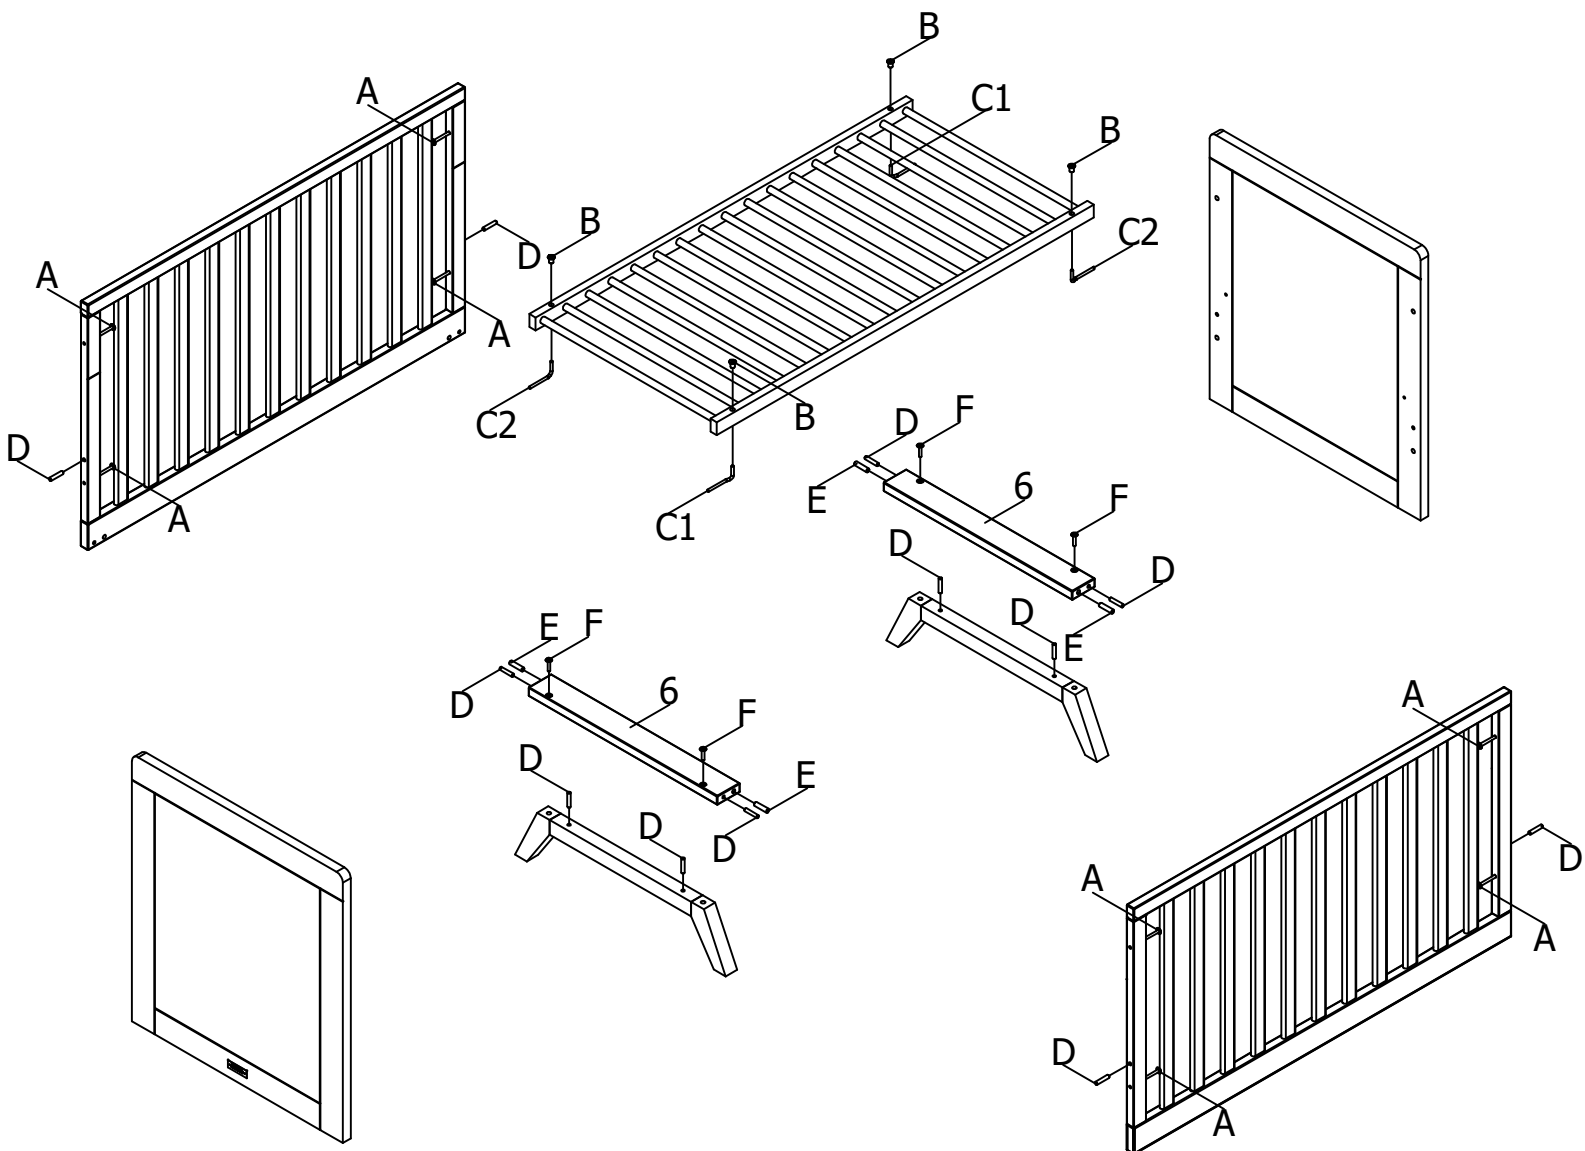

bopita®

ASSEMBLY INSTRUCTION
MONTAGE HANDLEIDING
MONTAGE ANLEITUNG
NOTICE DE MONTAGE
MANUAL DE MONTAJE

UK
NL
D
F
ESP

MODEL
TYPE
COLOUR
ART.CODE

:ANNE
:BED 60X120
:WHITE
:114182.11

Distributor:

BOPITA
Edisonweg 3, 6662 NW Elst
The Netherlands

www.bopita.com

03.12.2018.

 A M6X50 8X artcode: 441016	 B M6 4X artcode: 442015	 C1 2X artcode: 897012	 C2 2X artcode: 897012	 D Ø8X40 12X artcode:	 E Ø10x40 4X artcode:
 F M6X35 4X artcode: 441013	 G SW4 1X artcode: 445001	 H SW5 1X artcode: 445002			