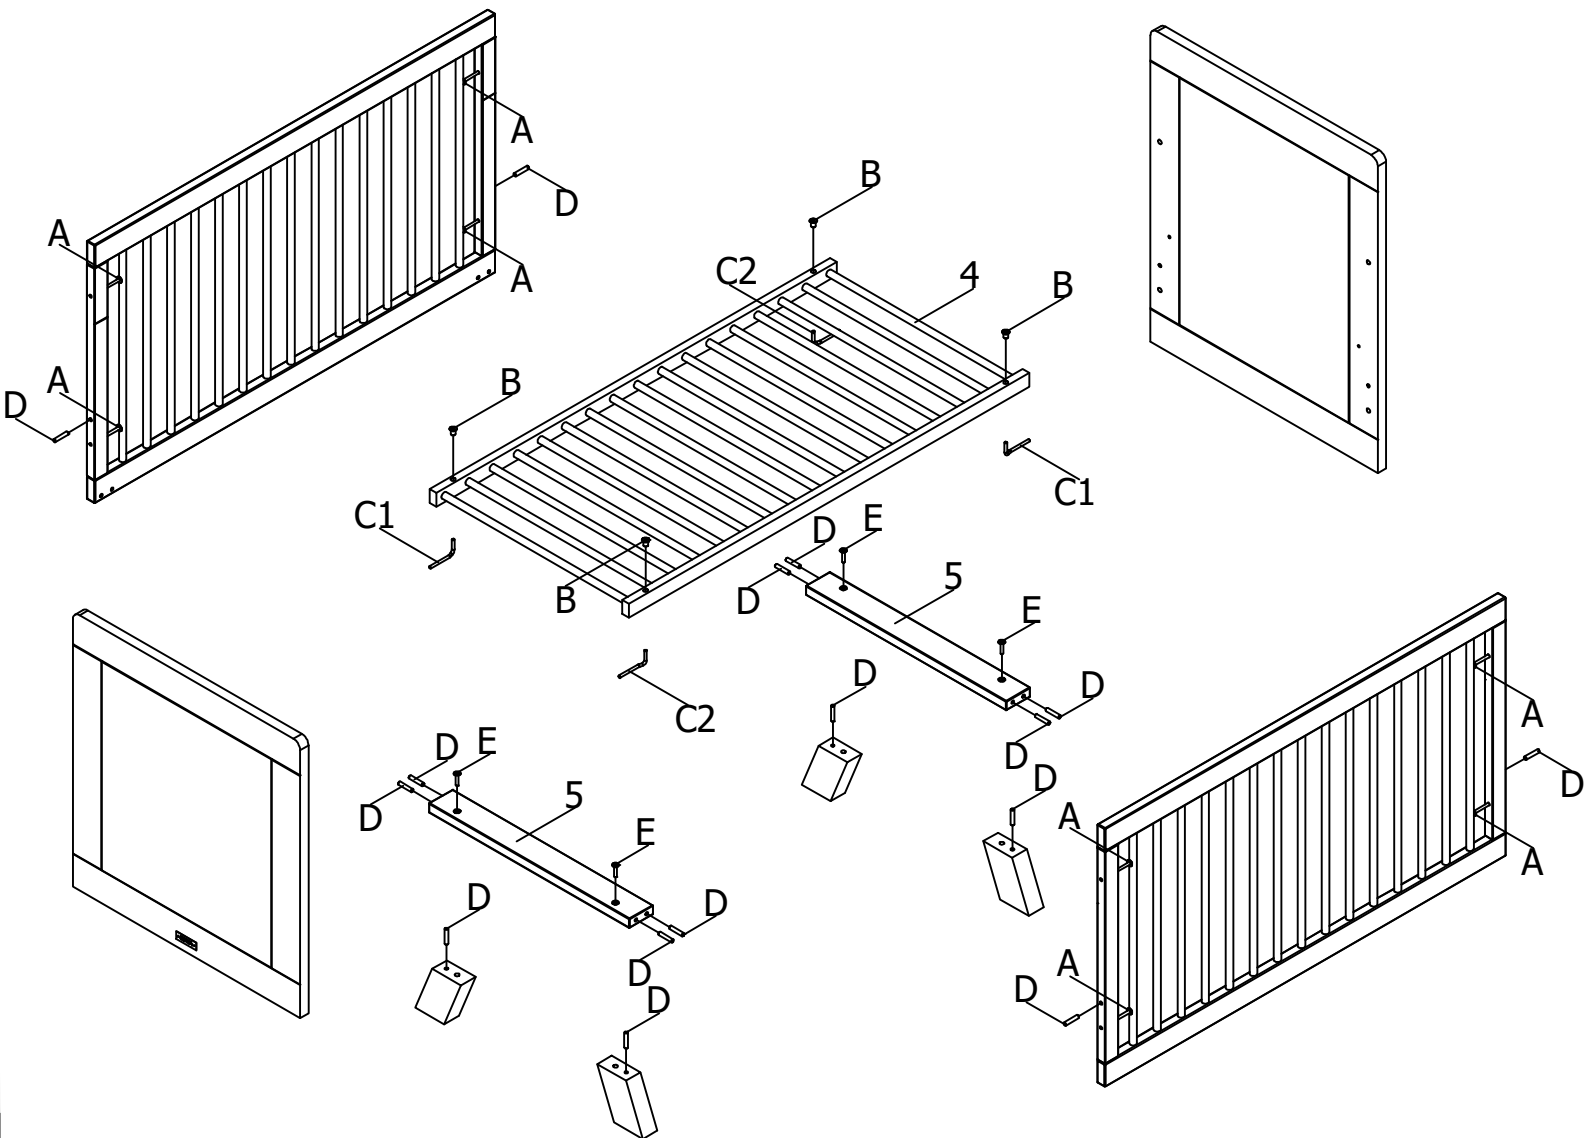

A M6X50 8X	 B M6 4X	 C1 2X	 C2 2X	 D Ø8X40 16X	 E M6X35 4X
artcode: 441016		artcode: 442015		artcode: 897012	
artcode: 445002		artcode: 445001		artcode: 441013	
  F SW5 1X	 G SW4 1X				
artcode: 445002		artcode: 445001