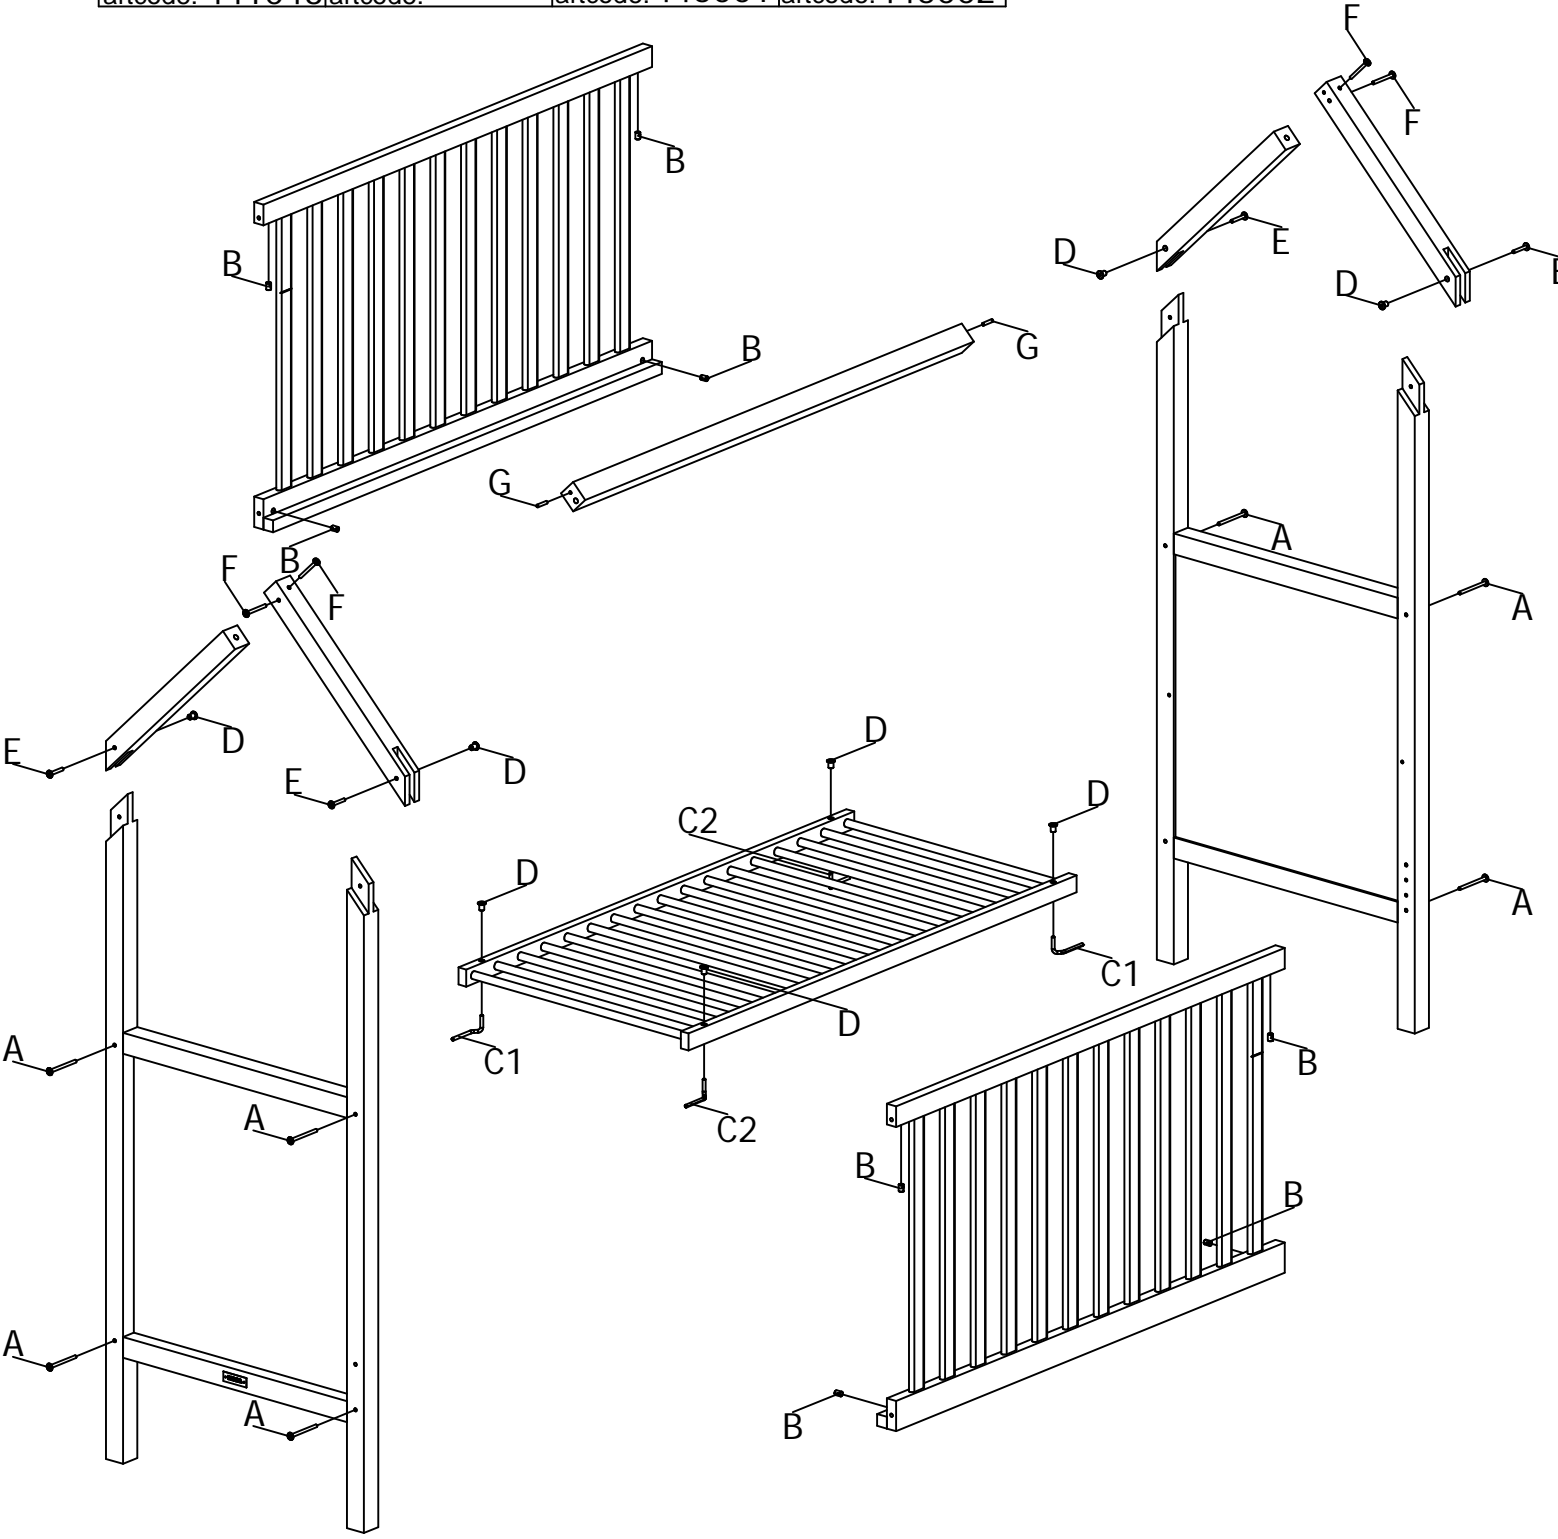

A	B	C1	C2	D	E
M6X80 8X	M6 8X	2X	2X	M6 8X	M6X35 4X
artcode: 441022	artcode: 442004	artcode: 897024	artcode: 897024	artcode: 442009	artcode: 441013
F	G	H	I		
M6X60 4X	Ø6X30 2X	SW4 1X	SW5 1X		
artcode: 441043	artcode:	artcode: 445001	artcode: 445002