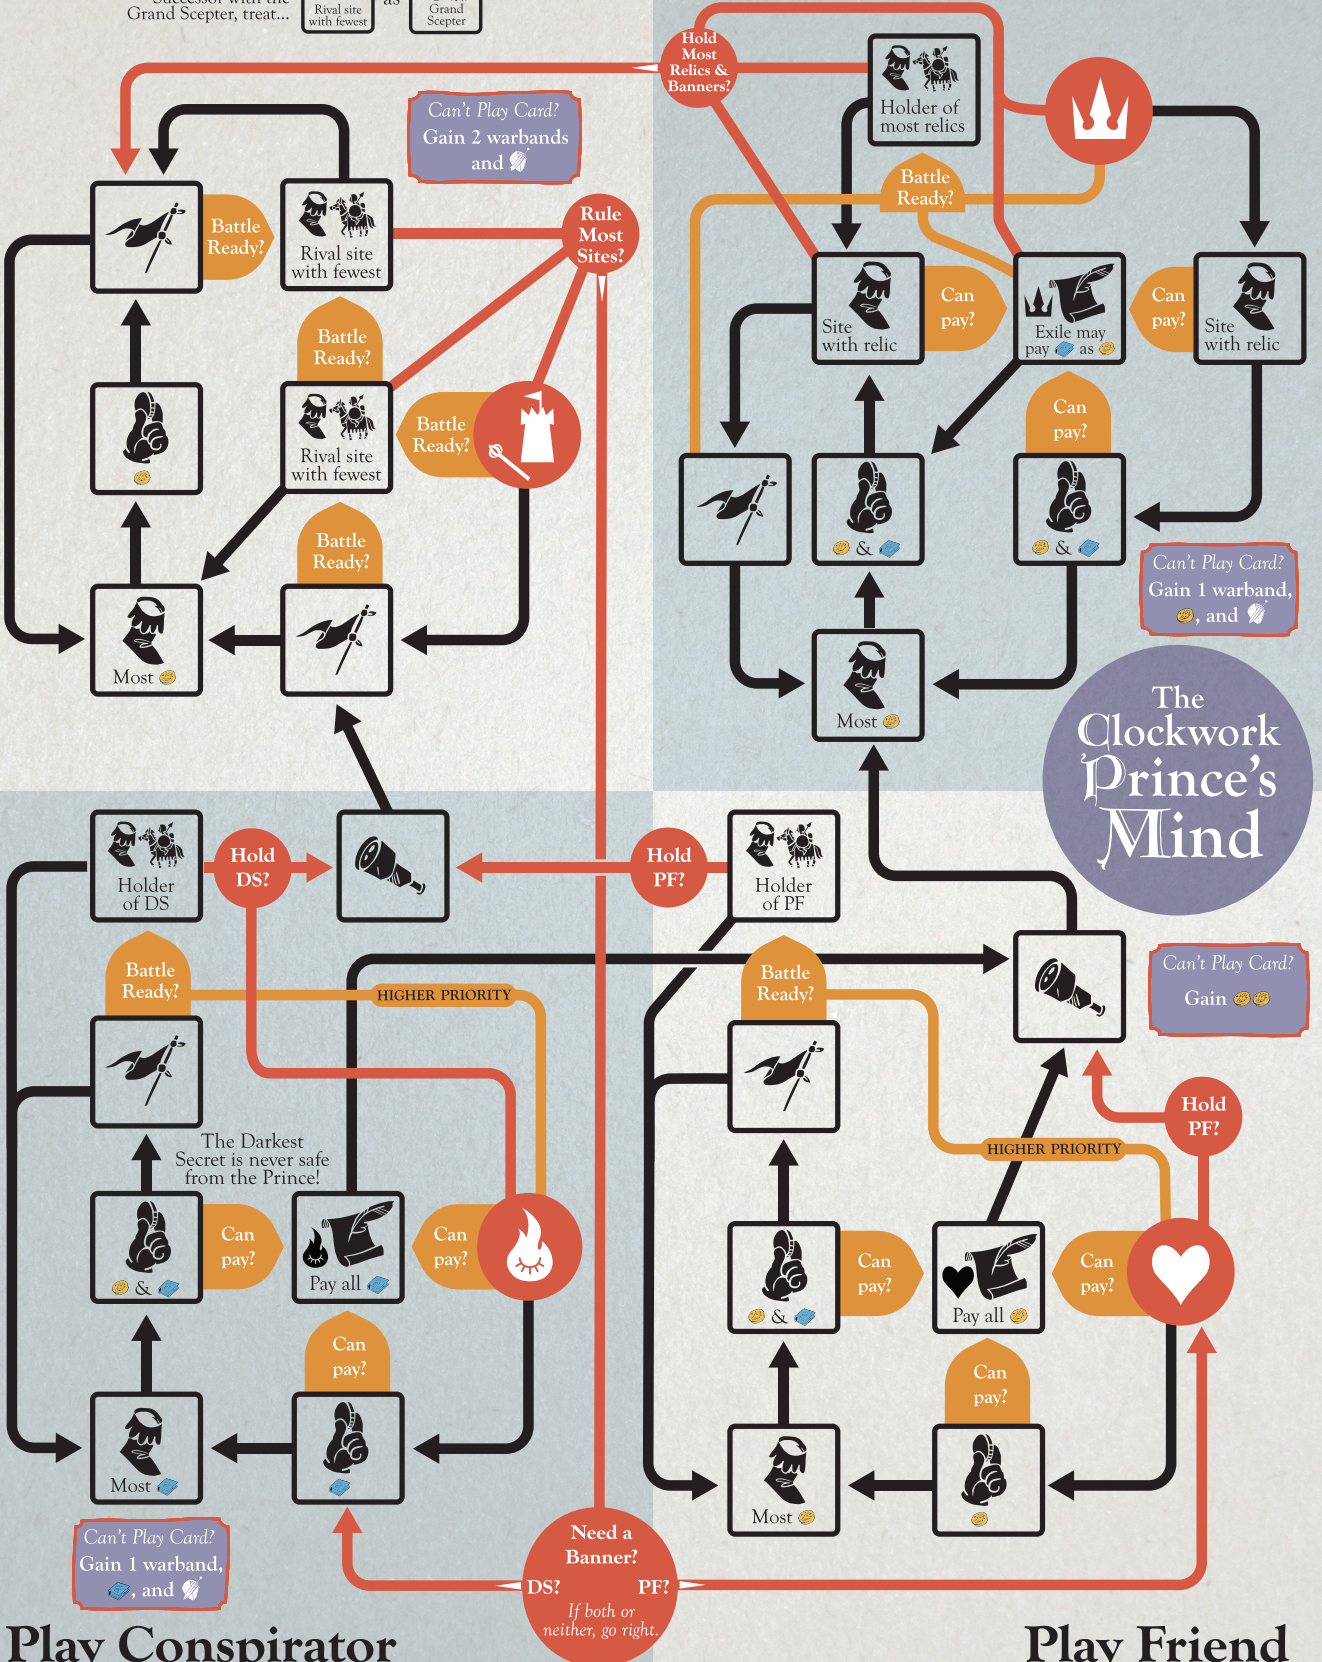

Play Friend

Otherwise, play Unaligned and make it a Friend. Otherwise, play Conspirator.

PATH PRIORITY

1st 2nd 3rd

If the Threat is a Successor with the Grand Scepter, treat...

Play Conspirator

Otherwise, play Unaligned and make it a Conspirator. Otherwise, play Friend.

If you need to travel to a site with a relic, but there are no relics on the map, travel to a facedown site. If none, gain ☹️ as listed in Failed Travel, then travel to the site that will let you get the most 🗡️ in a later Trade.

Play Conspirator

Otherwise, play Unaligned and make it a Conspirator. Otherwise, play Friend.

Play Friend

Otherwise, play Unaligned and make it a Friend. Otherwise, play Conspirator.