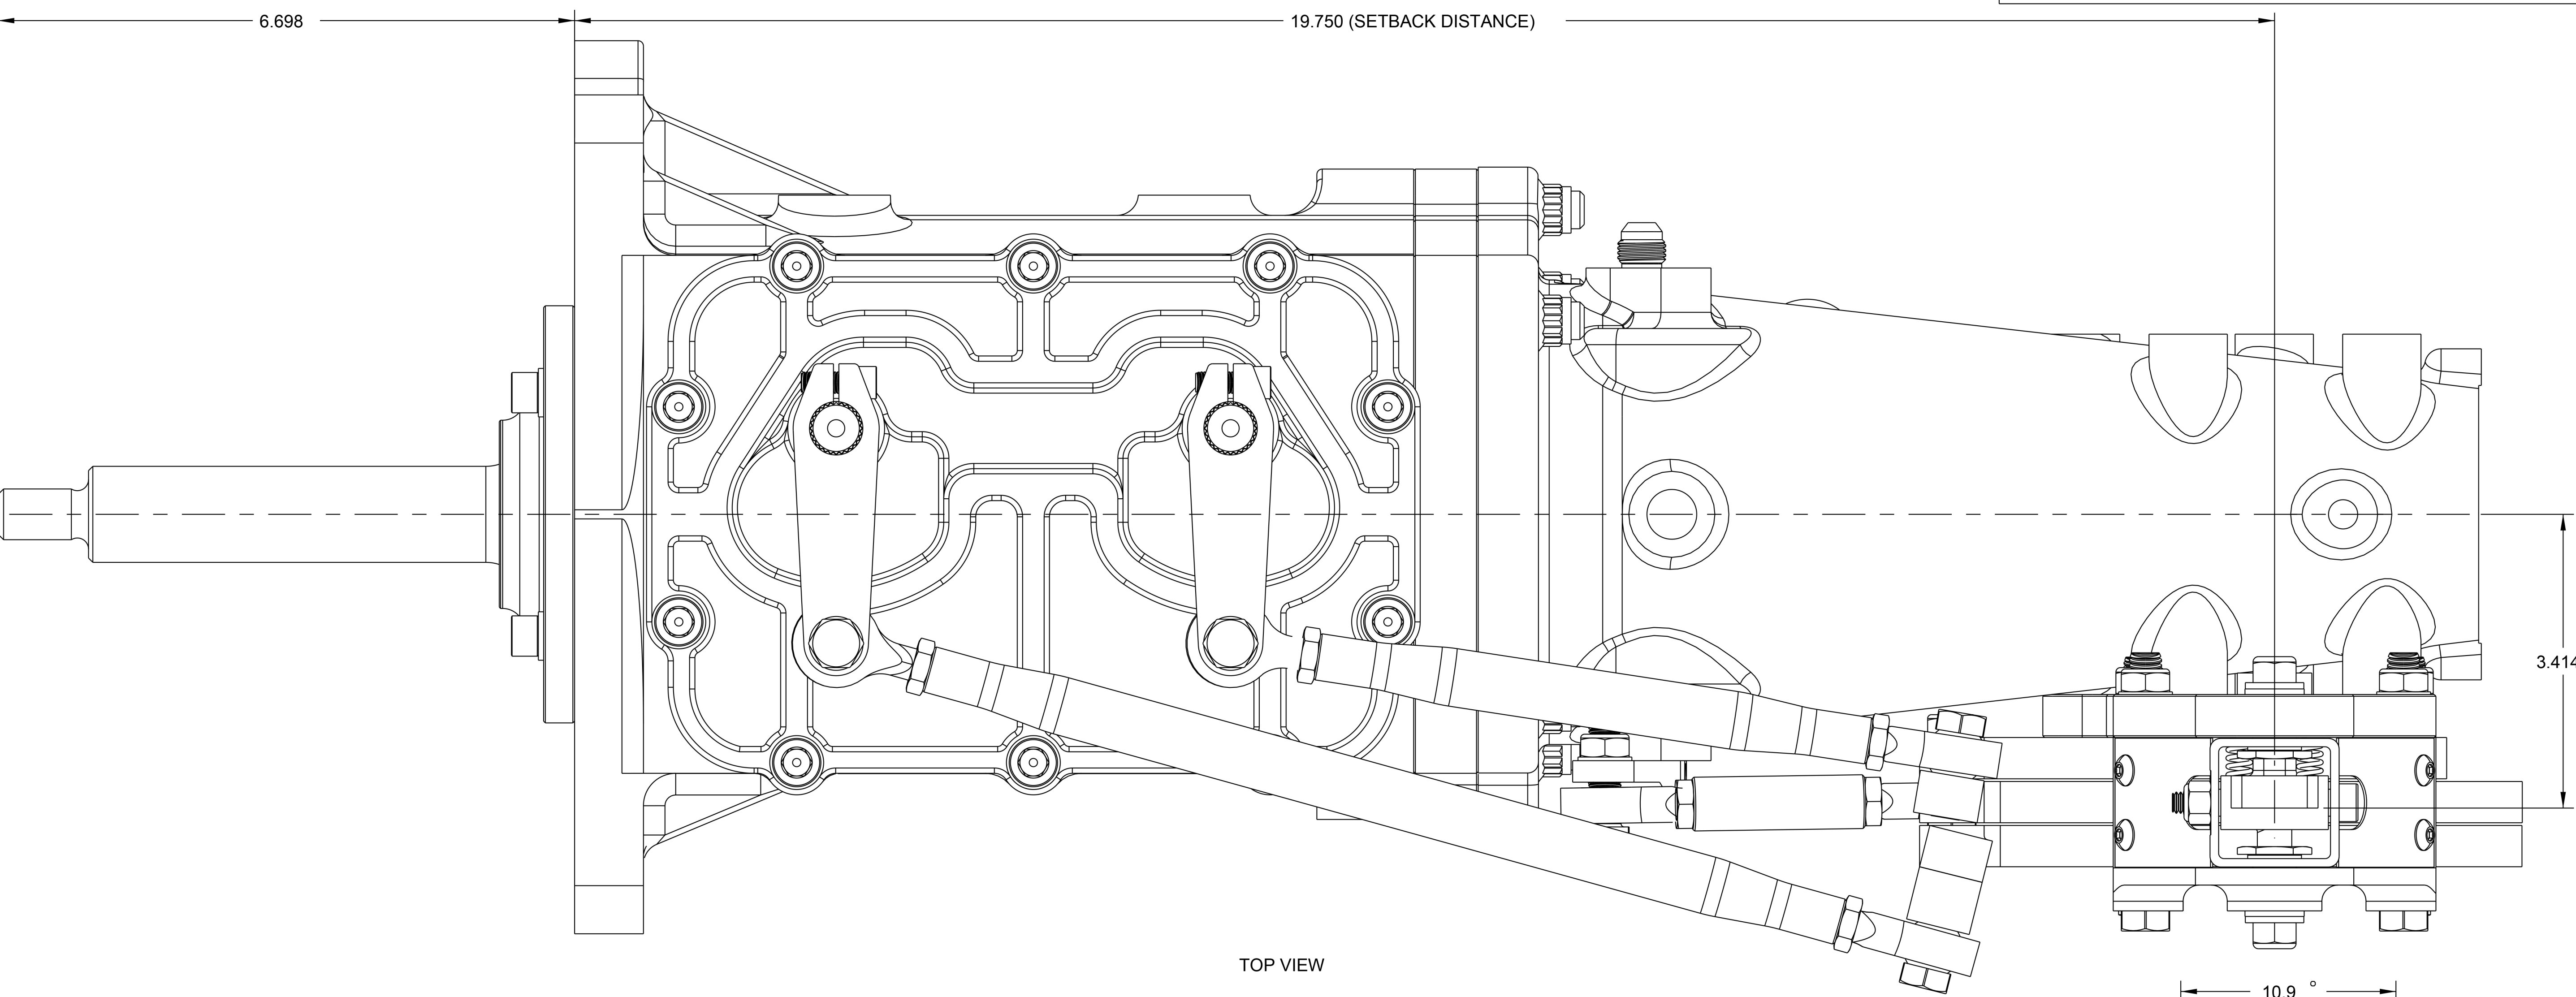

SCALE 0.500

TOP VIEW

FRONT VIEW

LH VIEW

Bowler Performance Transmissions
10885 May Chapel Road Lawrenceville, IL 62439
www.bowlertransmissions.com

THIRD ANGLE PROJECTION

ISSUE	MODIFICATIONS	BY	CHK	DATE	DO NOT SCALE IF IN DOUBT ASK			WEIGHT
					DRAWN	CHKD. BY	DATE	SCALE
					BP	BA	07/10/07	FULL
TITLE								PART NUMBER
CR1 INSTALLATION								CR1