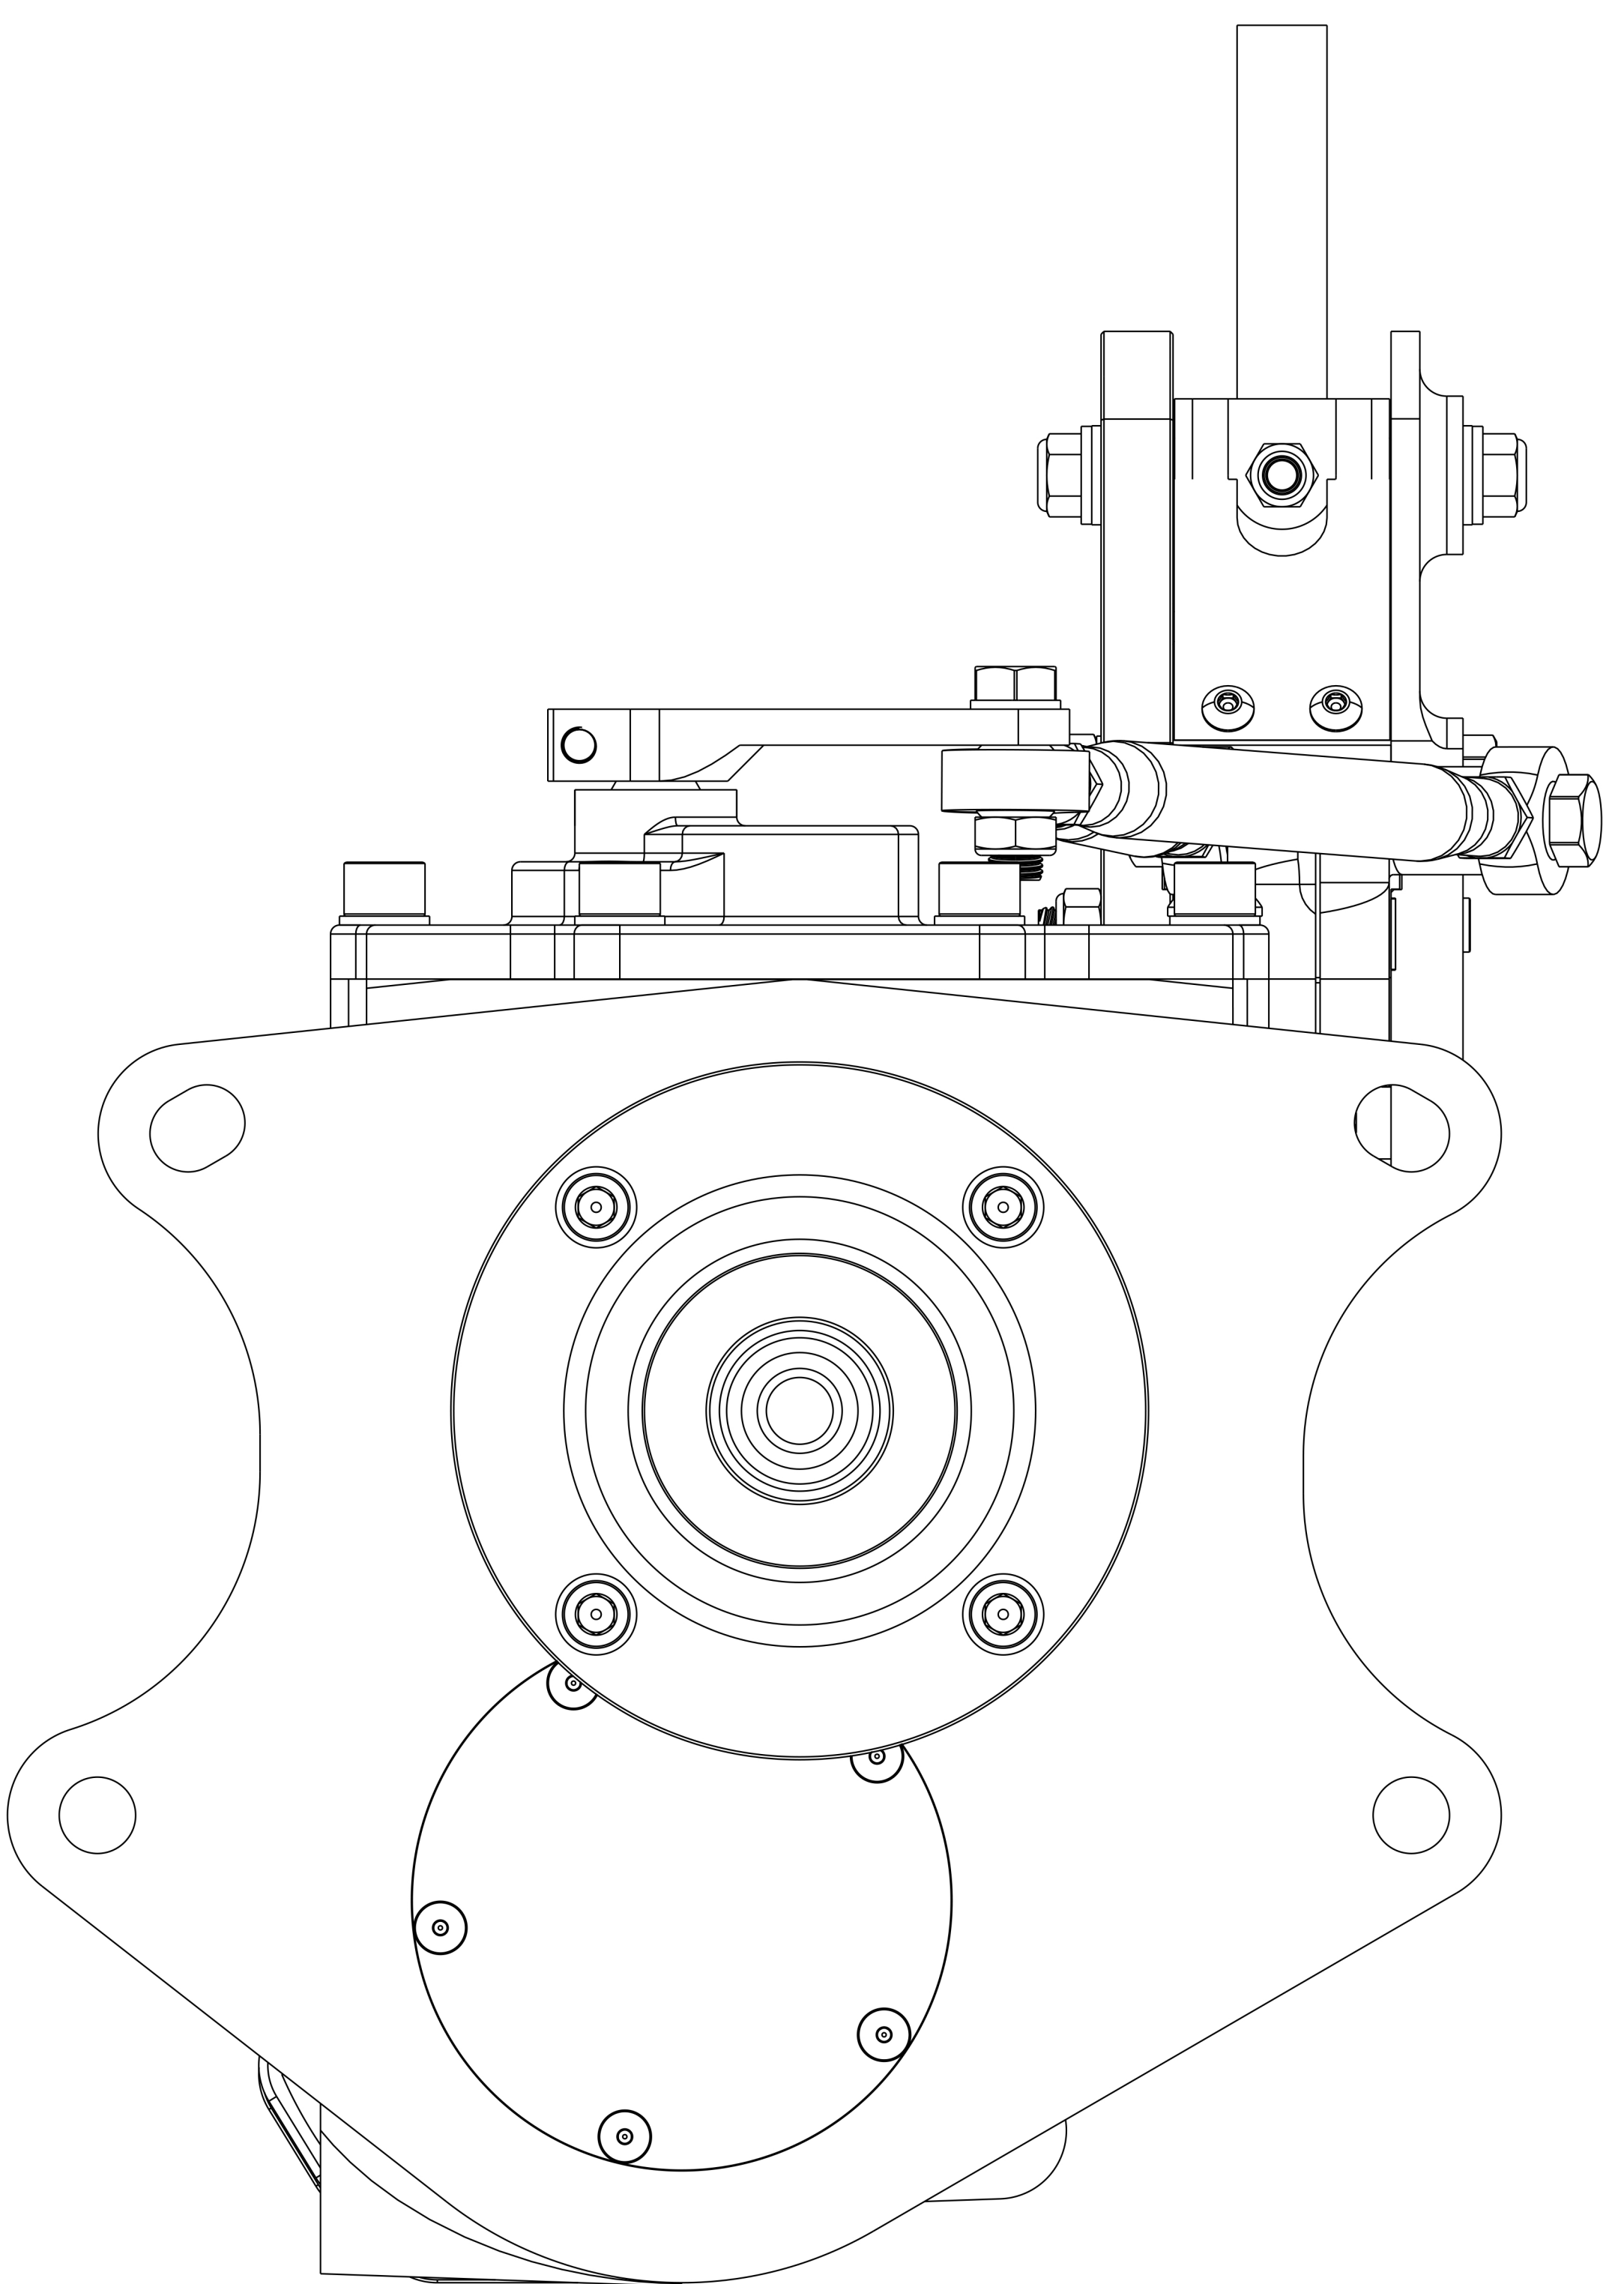

SCALE 0.500

TOP VIEW

FRONT VIEW

LH VIEW

Bowler Performance Transmissions
10885 May Chapel Road Lawrenceville, IL 62439
www.bowlertransmissions.com

THIRD ANGLE PROJECTION

ISSUE	MODIFICATIONS	BY	CHK	DATE	DO NOT SCALE IF IN DOUBT ASK			WEIGHT
					DRAWN	CHKD. BY	DATE	SCALE
					BP	BA	07/10/07	FULL
TITLE								PART NUMBER
CR1 INSTALLATION								CR1