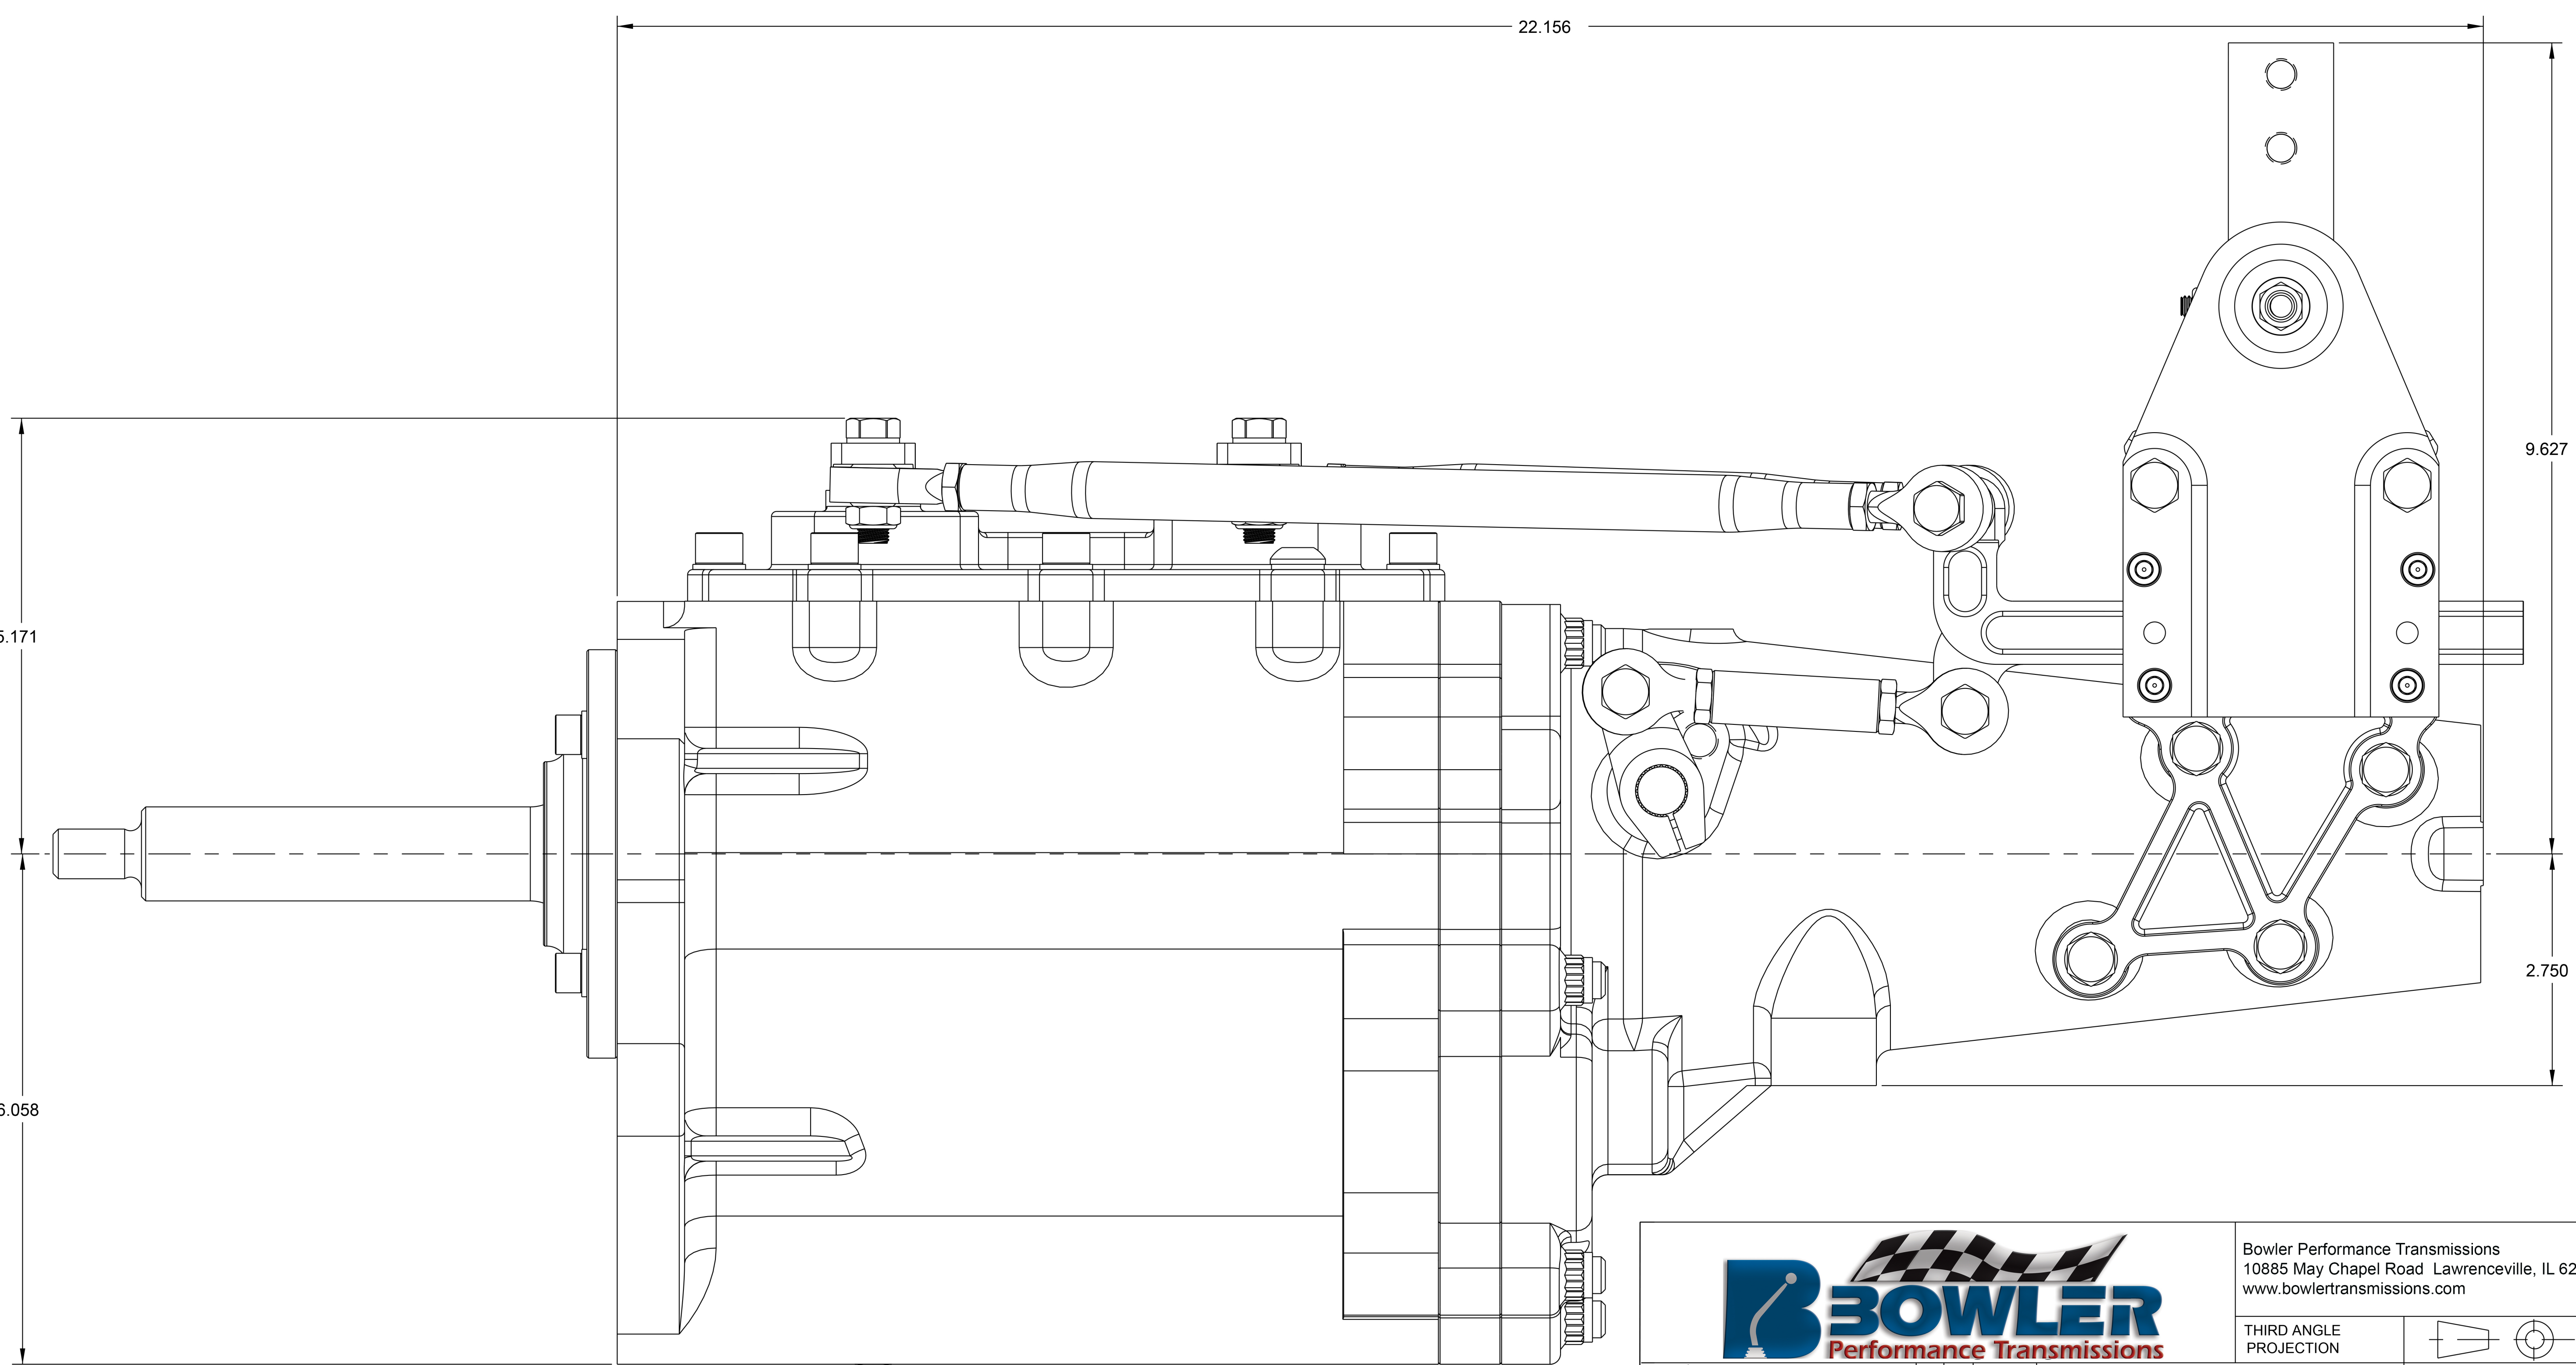

SCALE 0.500

TOP VIEW

FRONT VIEW

LH VIEW

Bowler Performance Transmissions
10885 May Chapel Road Lawrenceville, IL 62439
www.bowlertransmissions.com

THIRD ANGLE PROJECTION

ISSUE	MODIFICATIONS	BY	CHK	DATE	DO NOT SCALE IF IN DOUBT ASK			WEIGHT
					DRAWN	CHKD. BY	DATE	SCALE
					BP	BA	07/10/07	FULL
TITLE								PART NUMBER
CR1 INSTALLATION								CR1