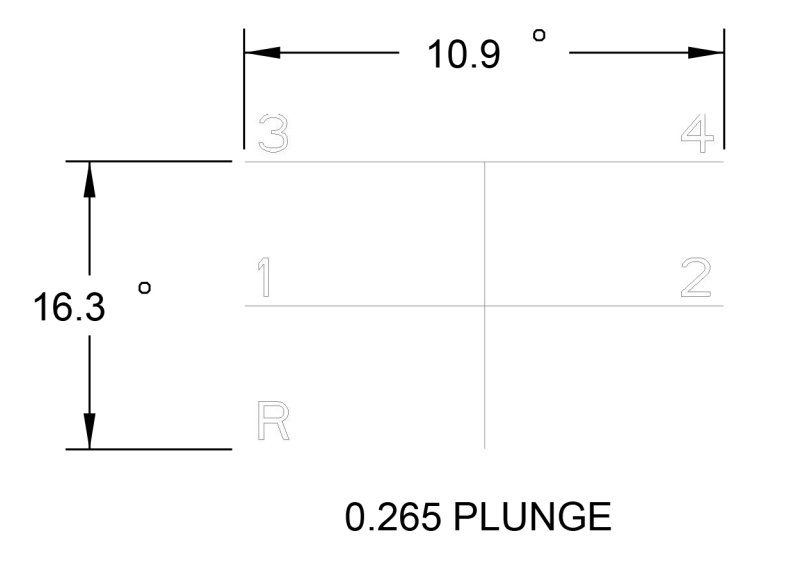

SCALE 0.500

TOP VIEW

FRONT VIEW

LH VIEW

Bowler Performance Transmissions
10885 May Chapel Road Lawrenceville, IL 62439
www.bowlertransmissions.com

THIRD ANGLE PROJECTION

ISSUE	MODIFICATIONS	BY	CHK	DATE	DO NOT SCALE IF IN DOUBT ASK			WEIGHT
					DRAWN	CHKD. BY	DATE	SCALE
					BP	BA	07/10/07	FULL
TITLE								PART NUMBER
CR1 INSTALLATION								CR1