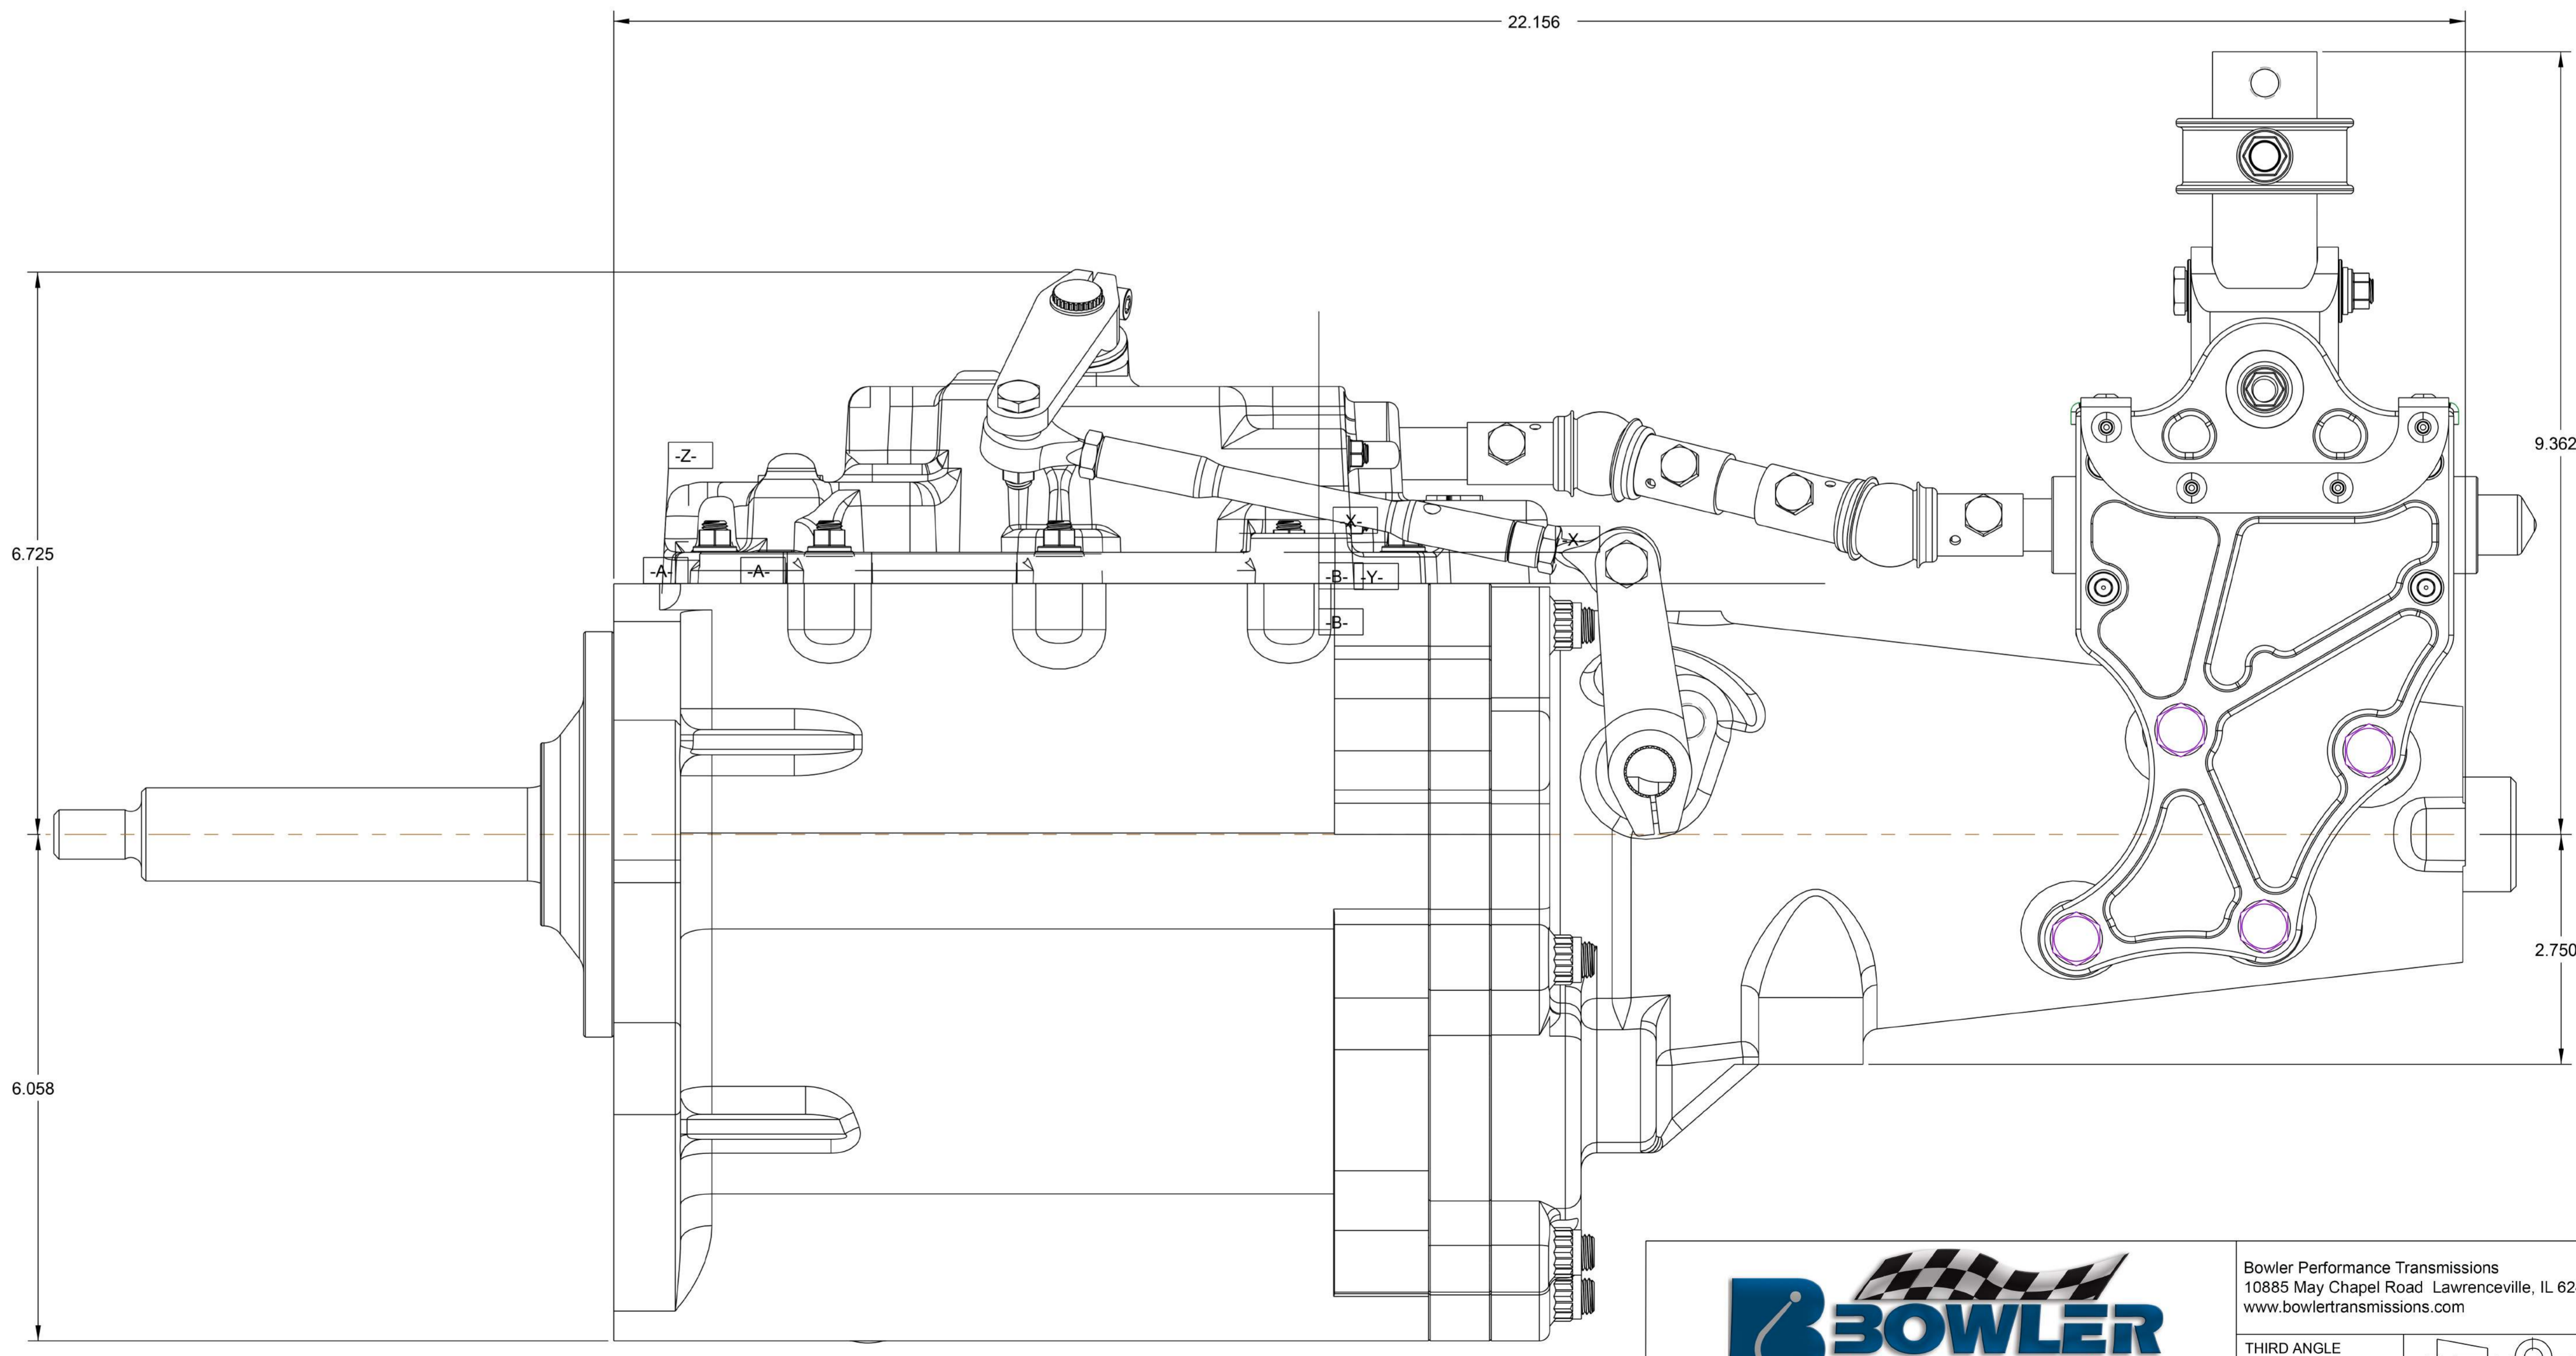

SCALE 0.500

TOP VIEW

FRONT VIEW

LH VIEW

		Bowler Performance Transmissions 10885 May Chapel Road Lawrenceville, IL 62439 www.bowlertransmissions.com				
		THIRD ANGLE PROJECTION				
ISSUE	MODIFICATIONS	BY	CHK	DATE	DO NOT SCALE IF IN DOUBT ASK	WEIGHT
					DRAWN BP	SCALE FULL
					CHKD. BY BA	
					DATE 07/10/07	
TITLE						PART NUMBER
CR1 INSTALLATION						CR1