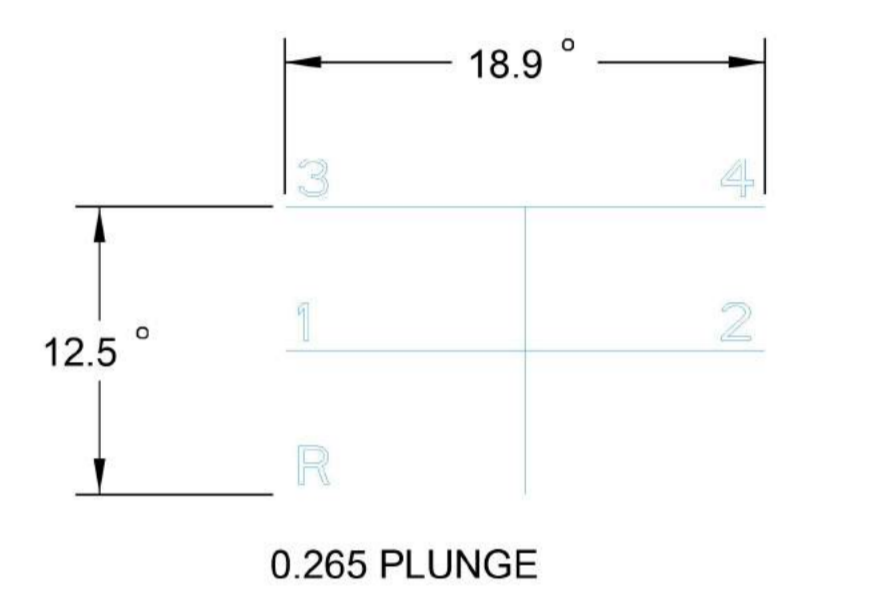

SCALE 0.500

TOP VIEW

FRONT VIEW

LH VIEW

		Bowler Performance Transmissions 10885 May Chapel Road Lawrenceville, IL 62439 www.bowlertransmissions.com				
		THIRD ANGLE PROJECTION				
ISSUE	MODIFICATIONS	BY	CHK	DATE	DO NOT SCALE IF IN DOUBT ASK	WEIGHT
					DRAWN BP	SCALE FULL
					CHKD. BY BA	
					DATE 07/10/07	
TITLE						PART NUMBER
CR1 INSTALLATION						CR1