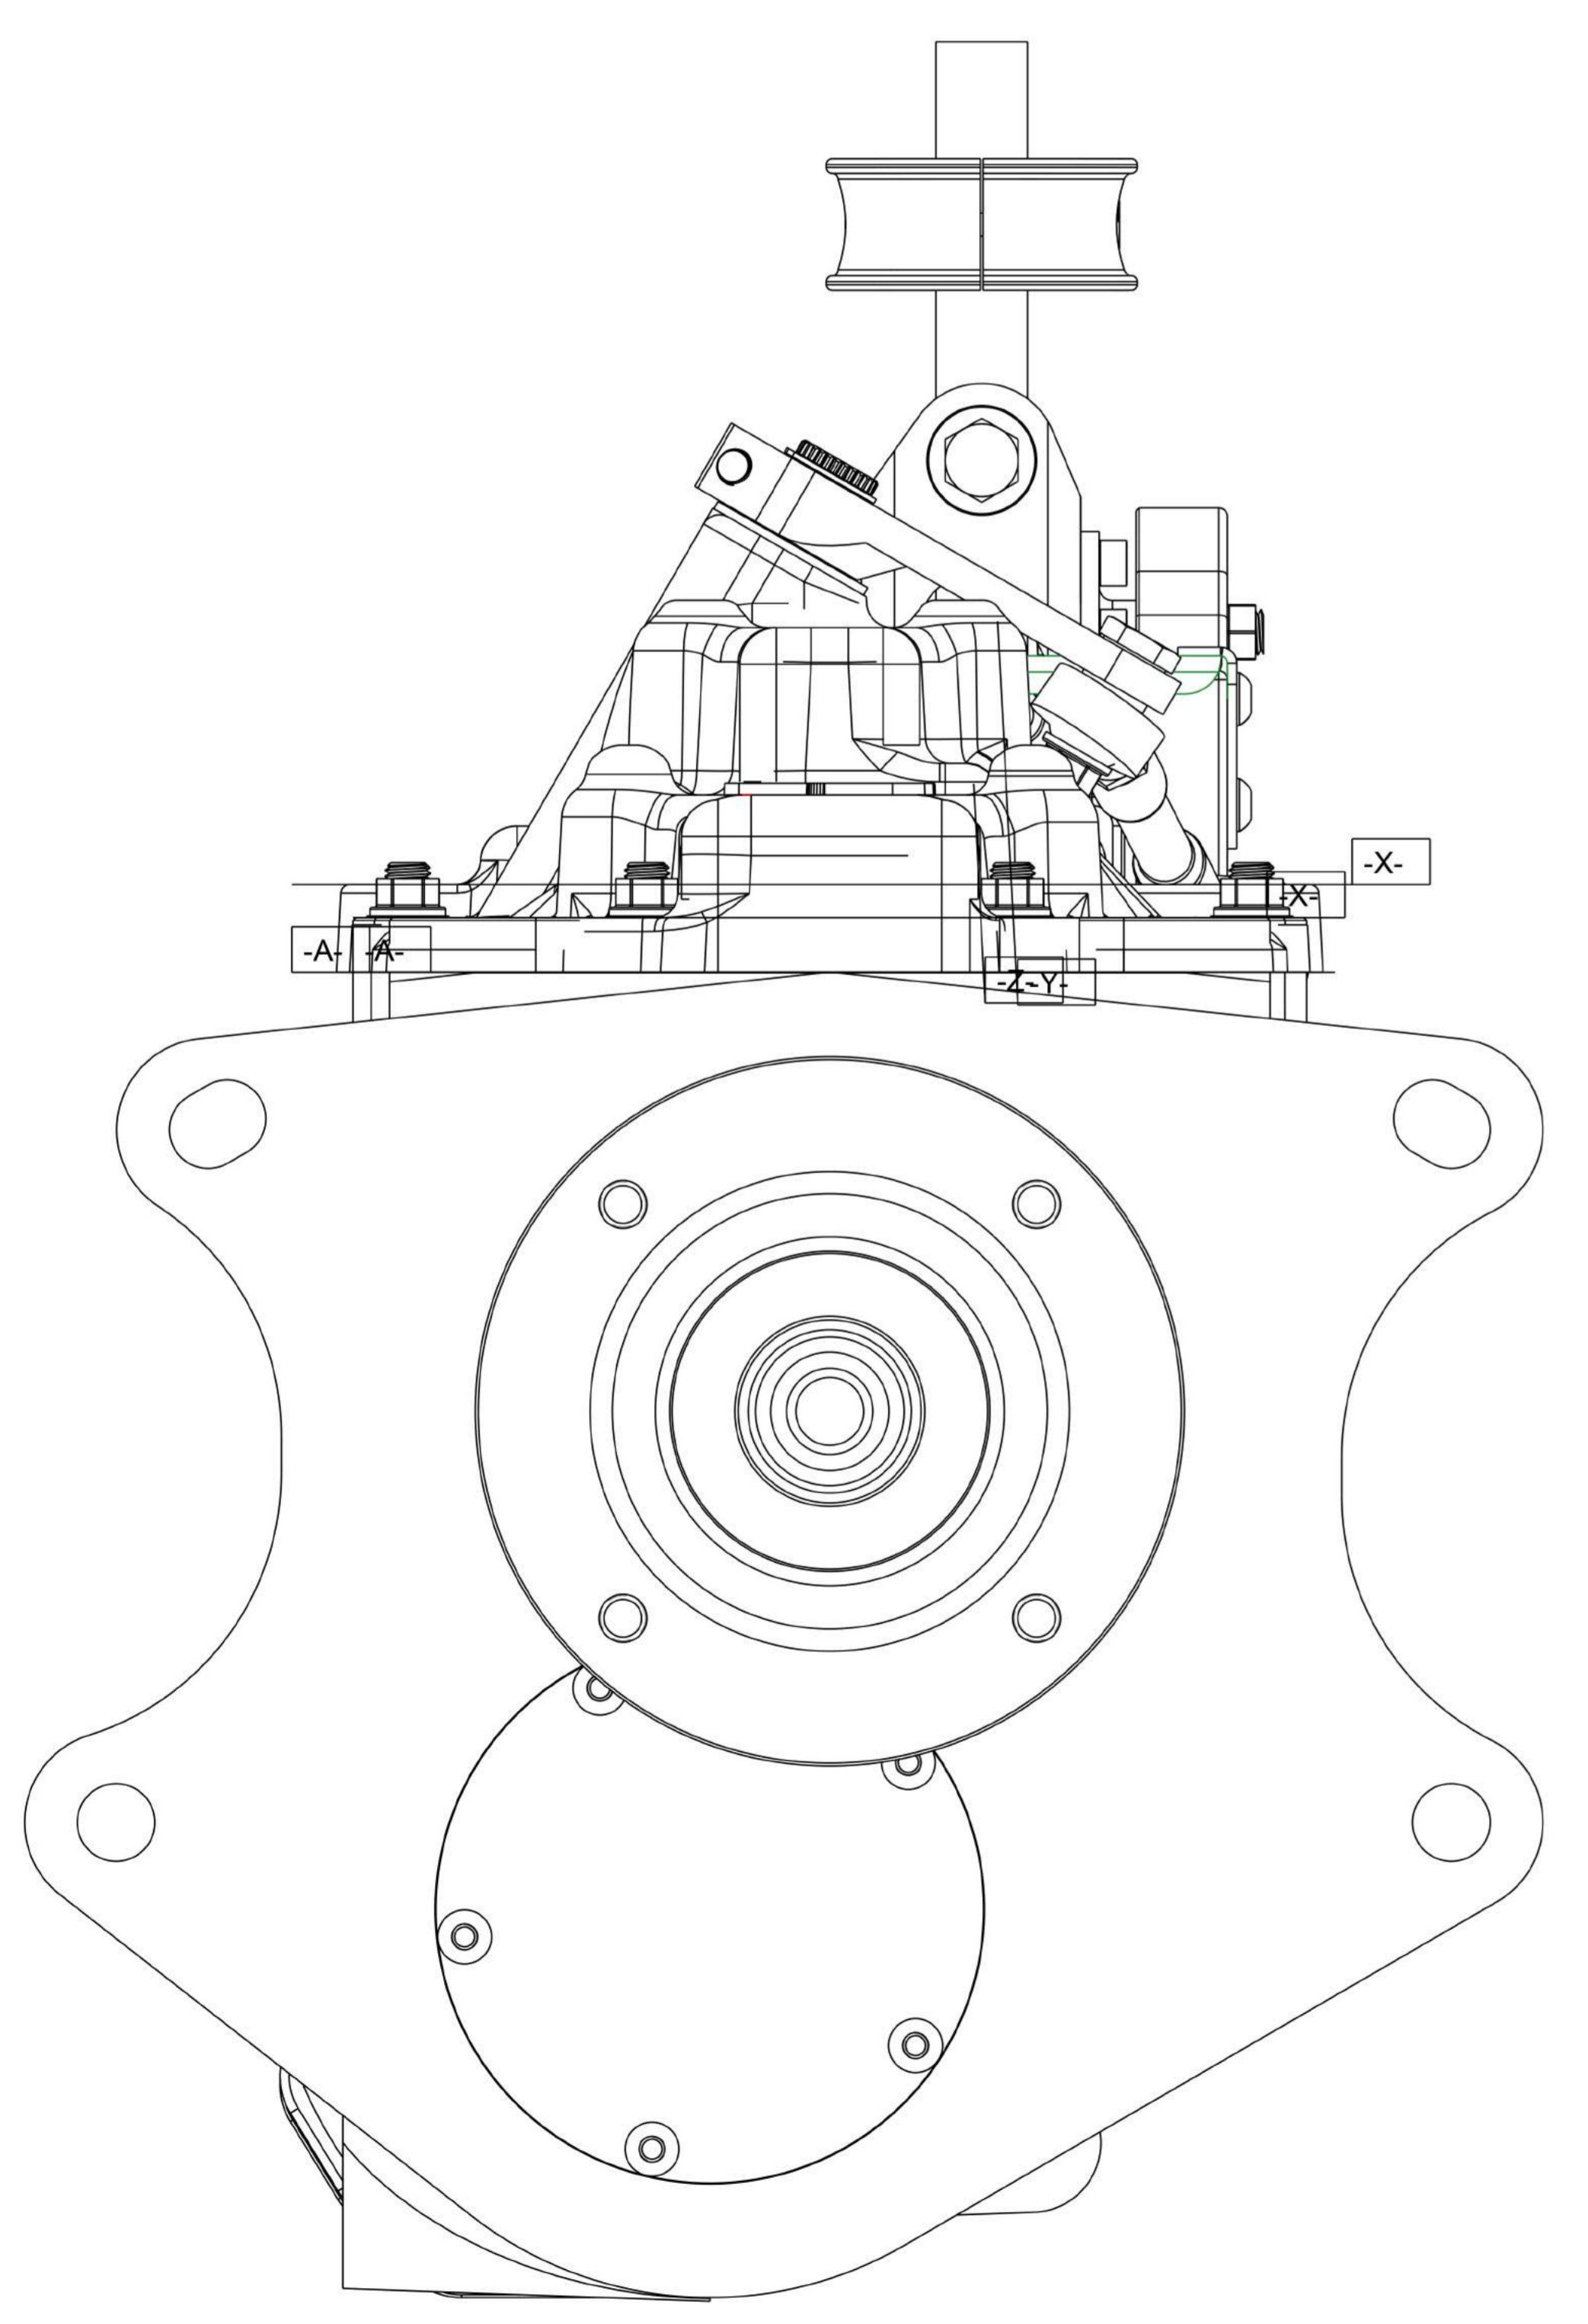

SCALE 0.500

TOP VIEW

FRONT VIEW

LH VIEW

		Bowler Performance Transmissions 10885 May Chapel Road Lawrenceville, IL 62439 www.bowlertransmissions.com				
		THIRD ANGLE PROJECTION				
ISSUE	MODIFICATIONS	BY	CHK	DATE	DO NOT SCALE IF IN DOUBT ASK	WEIGHT
					DRAWN BP	SCALE FULL
					CHKD. BY BA	
					DATE 07/10/07	
TITLE						PART NUMBER
CR1 INSTALLATION						CR1