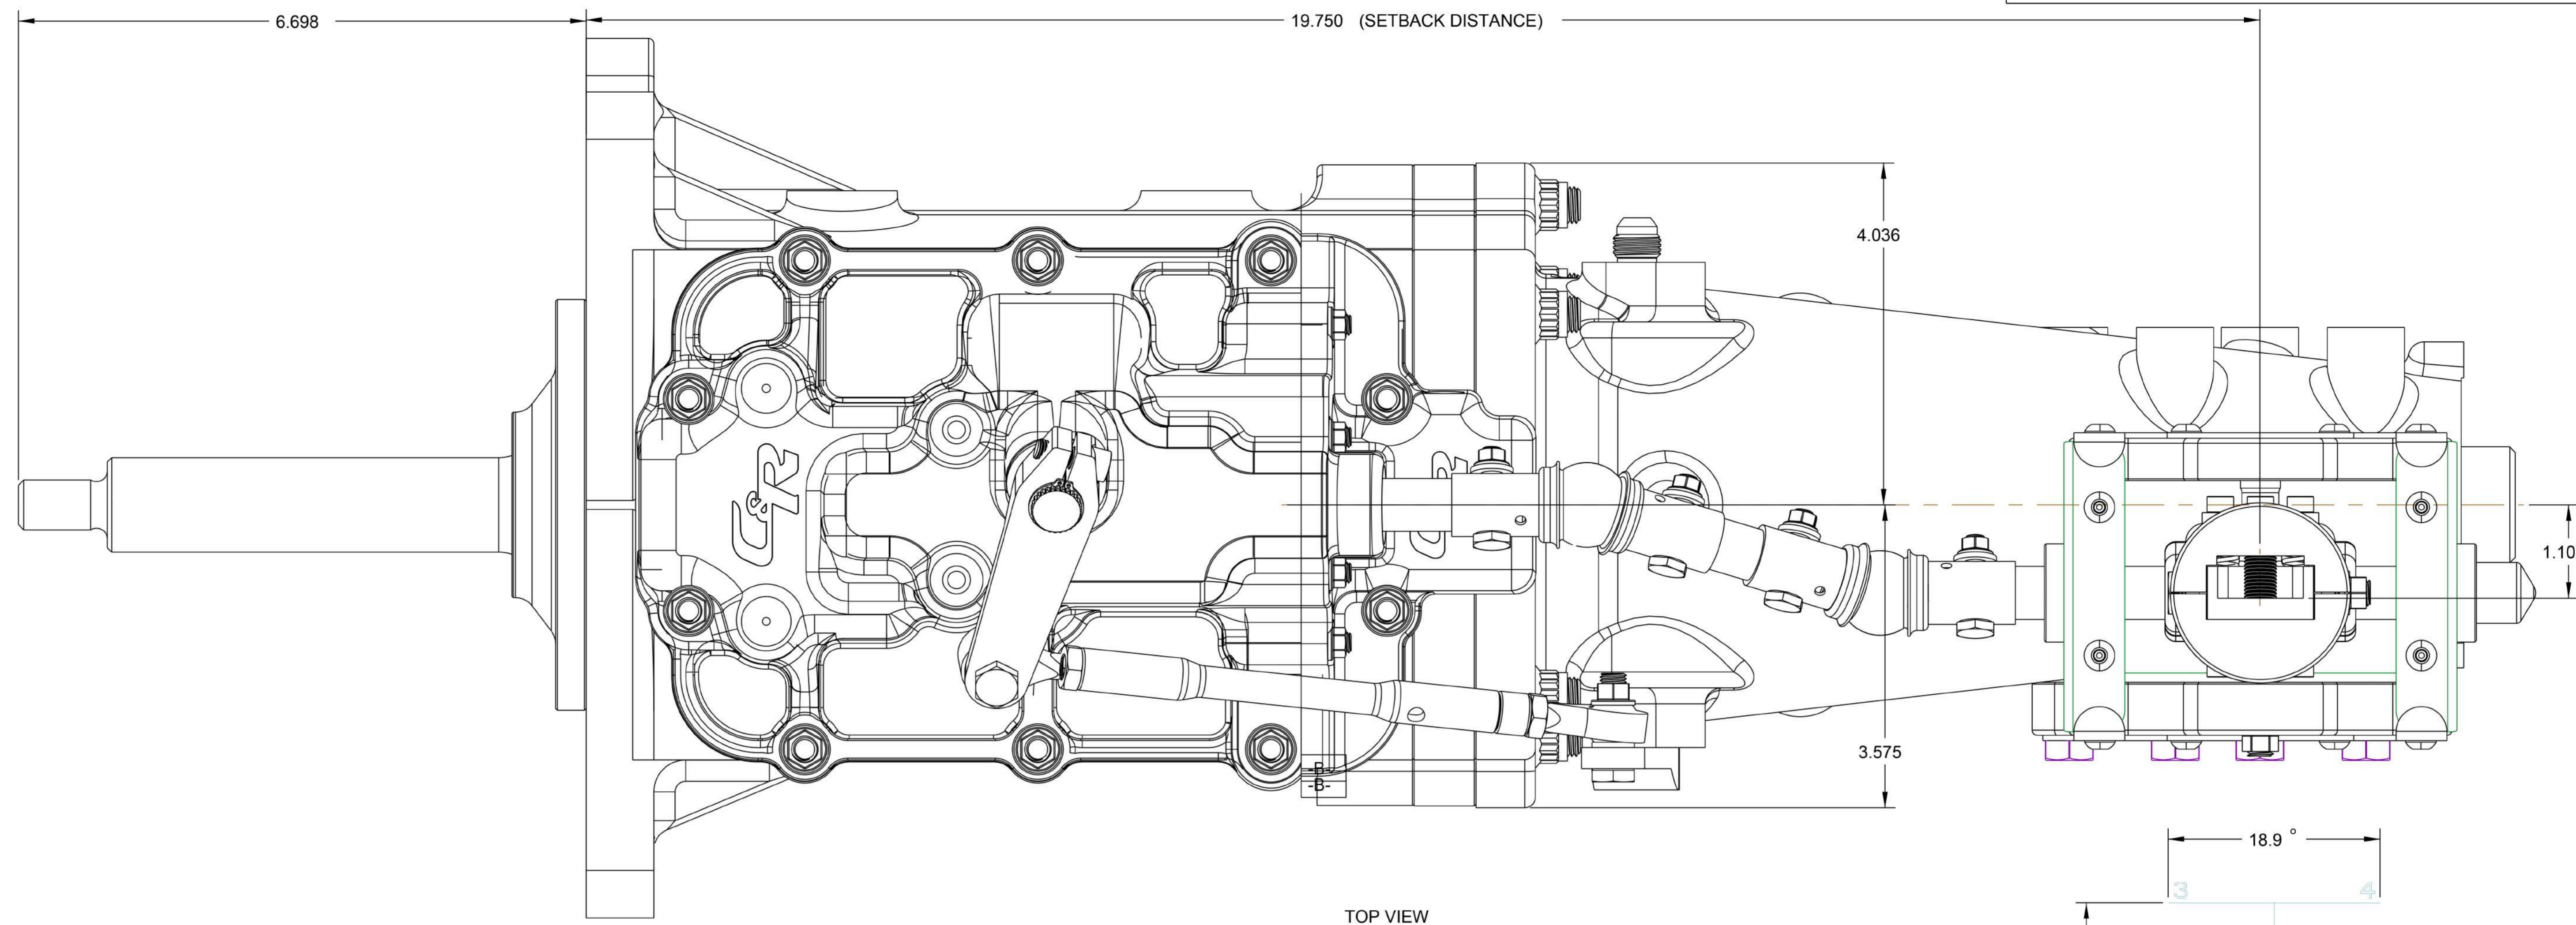

SCALE 0.500

TOP VIEW

FRONT VIEW

LH VIEW

		Bowler Performance Transmissions 10885 May Chapel Road Lawrenceville, IL 62439 www.bowlertransmissions.com				
		THIRD ANGLE PROJECTION				
ISSUE	MODIFICATIONS	BY	CHK	DATE	DO NOT SCALE IF IN DOUBT ASK	WEIGHT
					DRAWN BP	SCALE FULL
					CHKD. BY BA	
					DATE 07/10/07	
TITLE						PART NUMBER
CR1 INSTALLATION						CR1