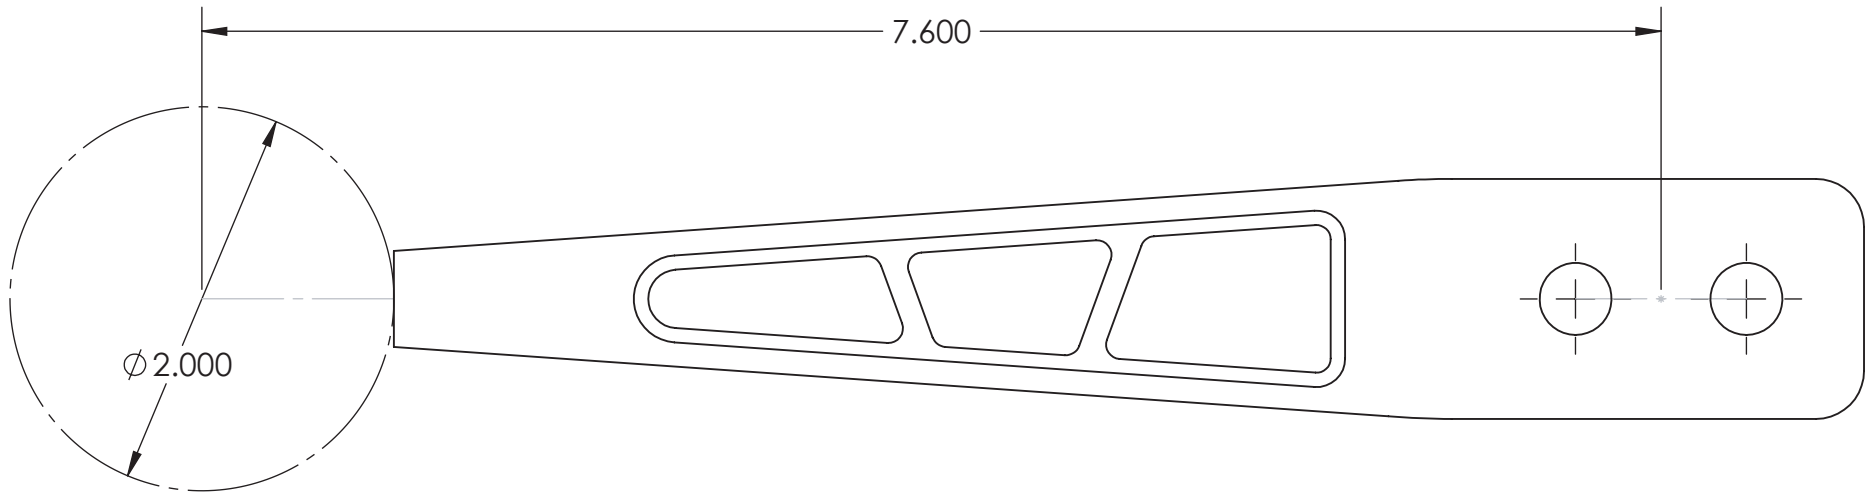

BOWLER Performance Transmissions *8" Billet Shifter Dimensions*

A QUALITY PRODUCT MANUFACTURED BY