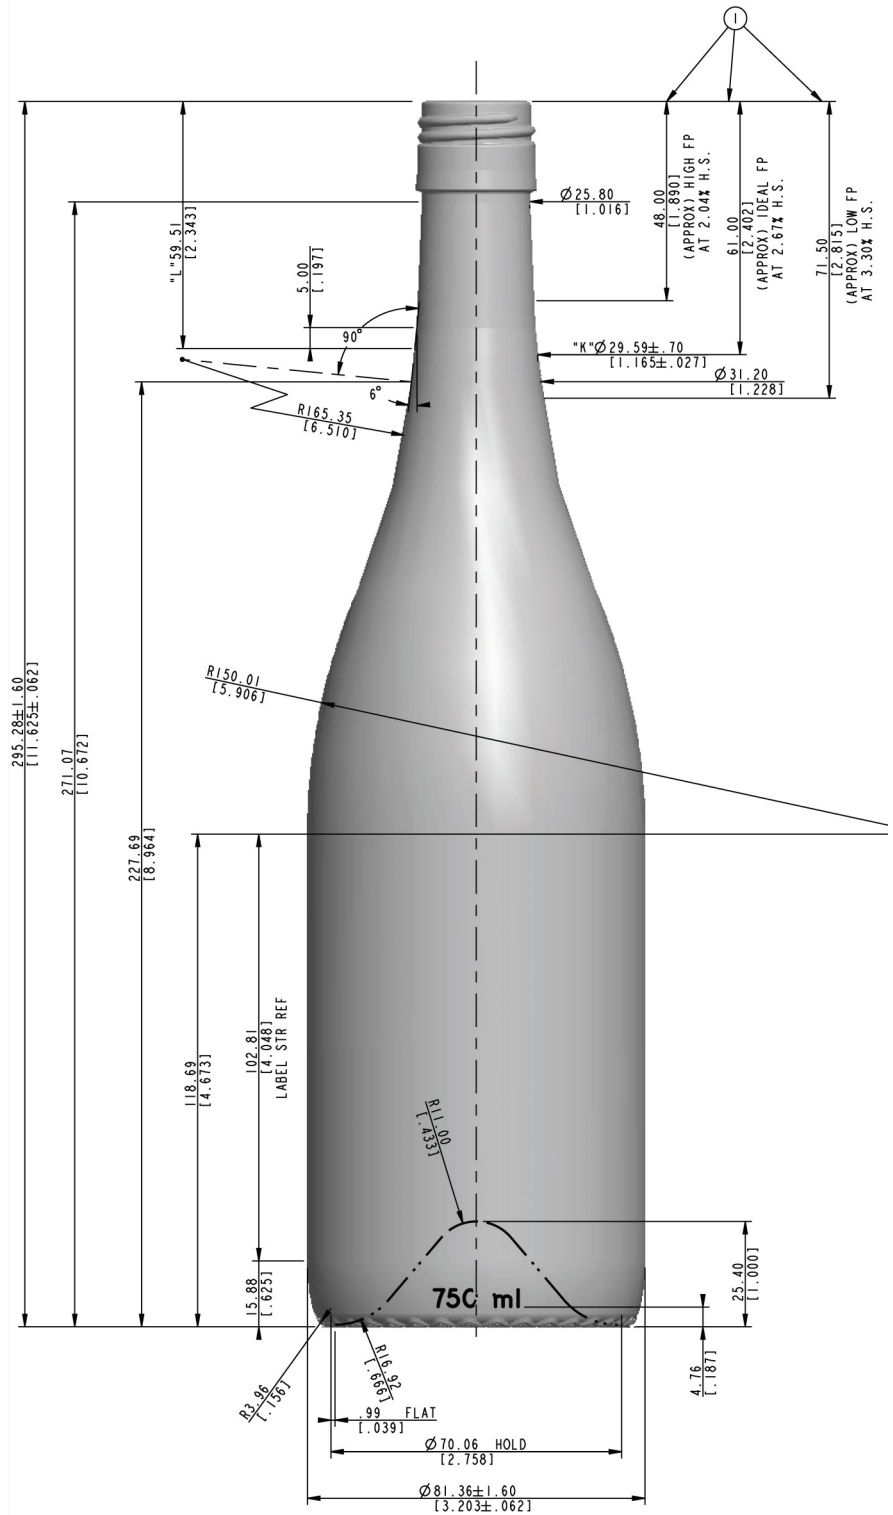

**PIONEER  
PACKAGING**

Seattle • Portland

**WP-501831 AG, DLG, FLT**

Capacity	750ml
Overflow	770ml
Weight	$467 \pm 21g$
Height	$295.28 \pm 1.6mm$
Body Ø	$81.36 \pm 1.6mm$
Finish Ø	BVS
Pallet Quantity	98 cases