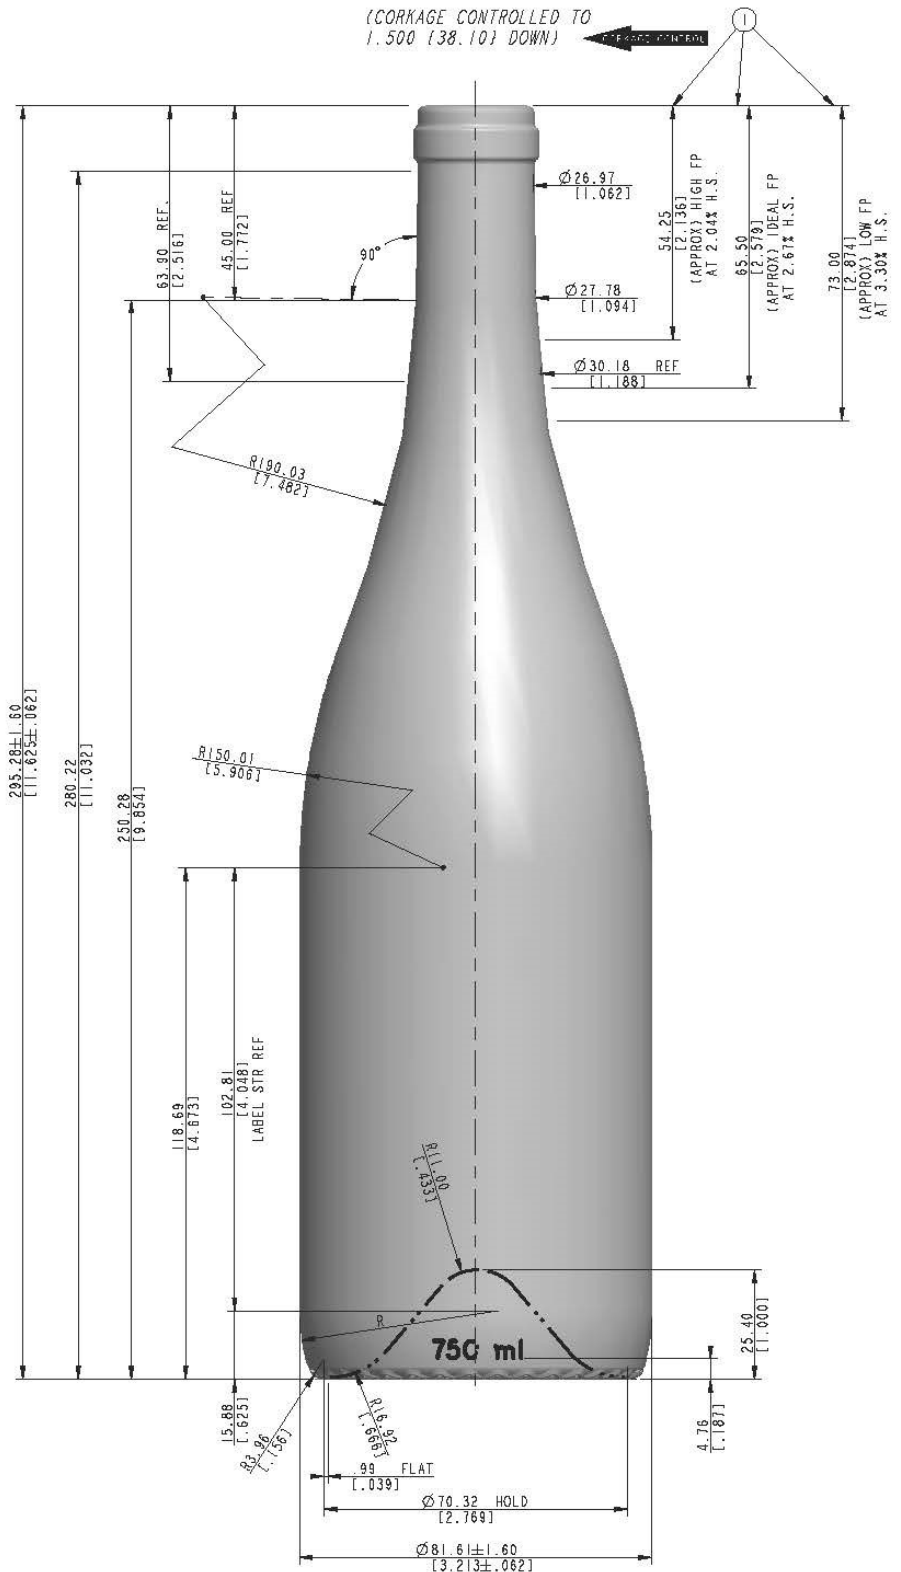

**PIONEER
PACKAGING**

Seattle • Portland

WP-501828 AG, DLG, FLT

Capacity	750ml
Overflow	771ml
Weight	467 ± 21g
Height	295.28 ± 1.6mm
Body Ø	81.6 ± 1.6mm
Finish Ø	28.75mm
Bore Ø	18.5 ± 0.5mm
Pallet Quantity	98 cases