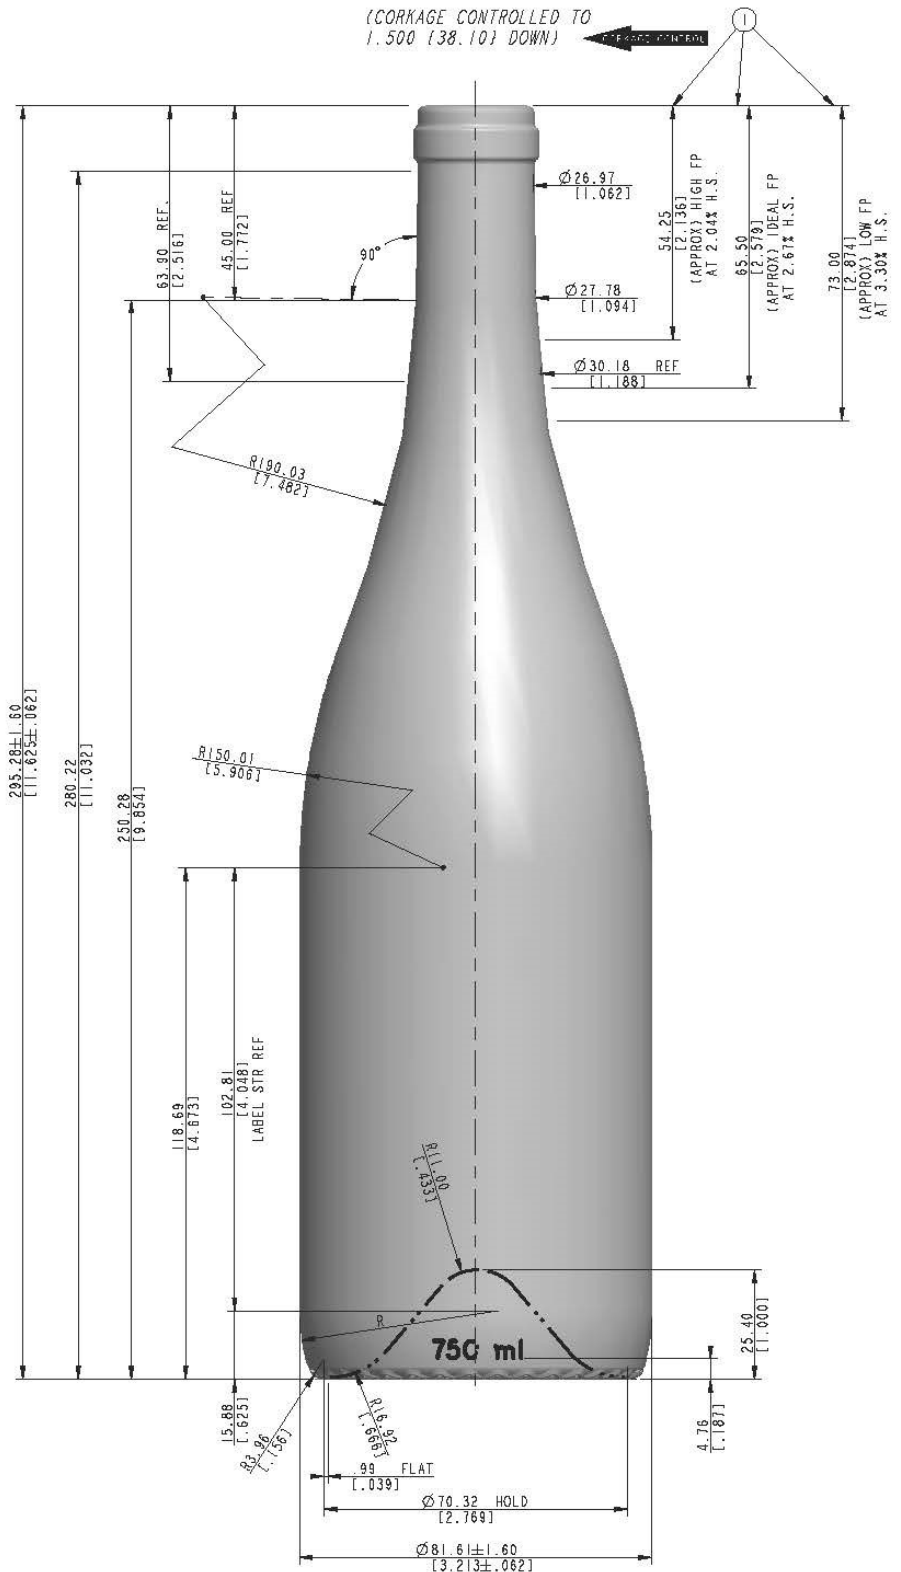

**PIONEER  
PACKAGING**

Seattle • Portland

**WP-501828 AG, DLG**

Capacity	750ml
Overflow	771ml
Weight	467 ± 21g
Height	295.28 ± 1.6mm
Body Ø	81.6 ± 1.6mm
Finish Ø	28.75mm
Bore Ø	18.5 ± 0.5mm
Pallet Quantity	98 cases