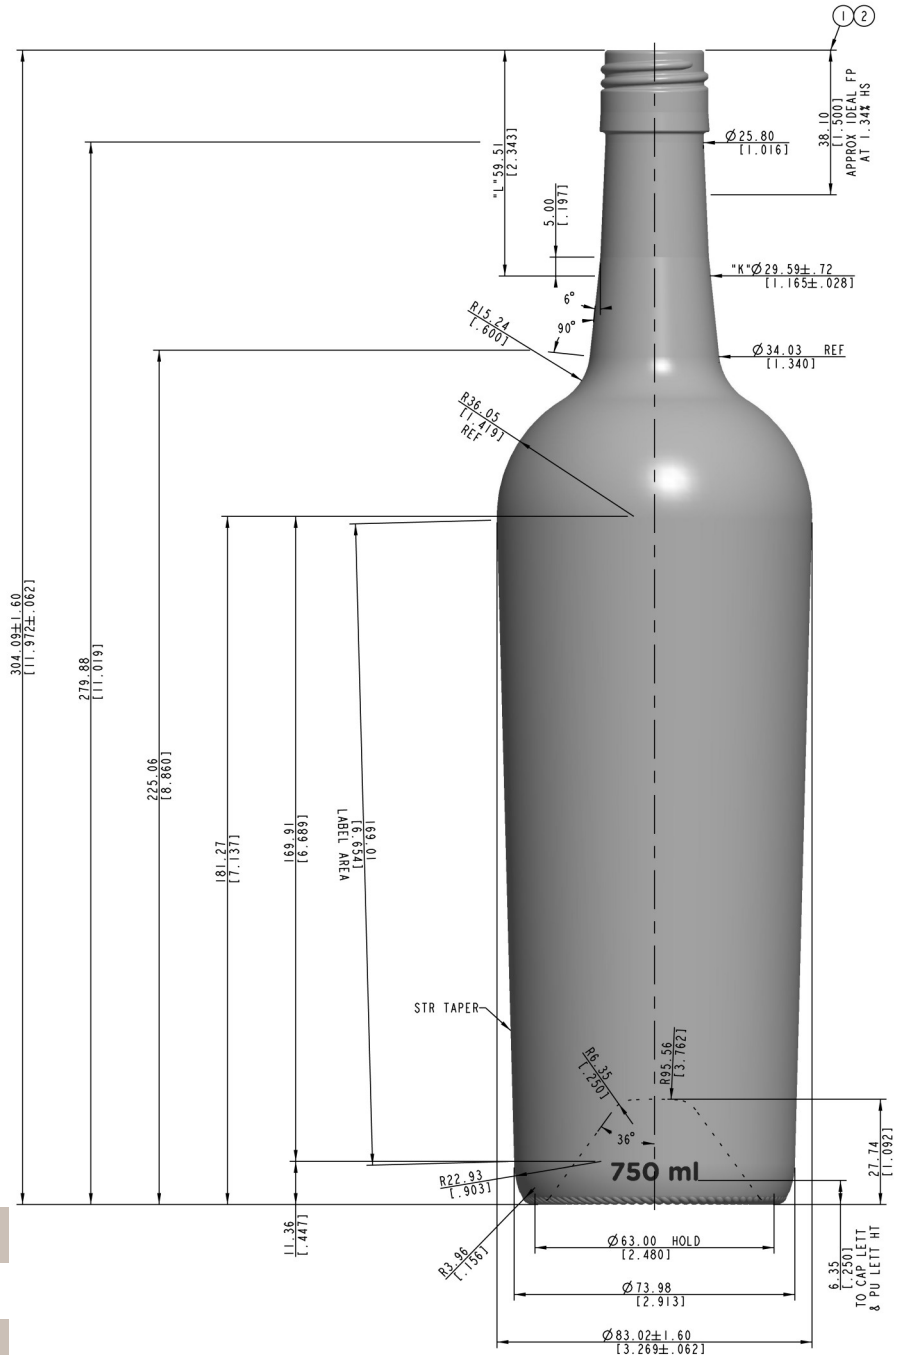

**PIONEER
PACKAGING**

Seattle • Portland

WP-2421 AG

Capacity	750 ml
Overflow	750 ± 7.39ml
Weight	685 ± 28.35g
Height	304.09 ± 1.6mm
Body Ø	83.02 ± 1.6mm
Finish Ø	BVS
Pallet Quantity	98 cases