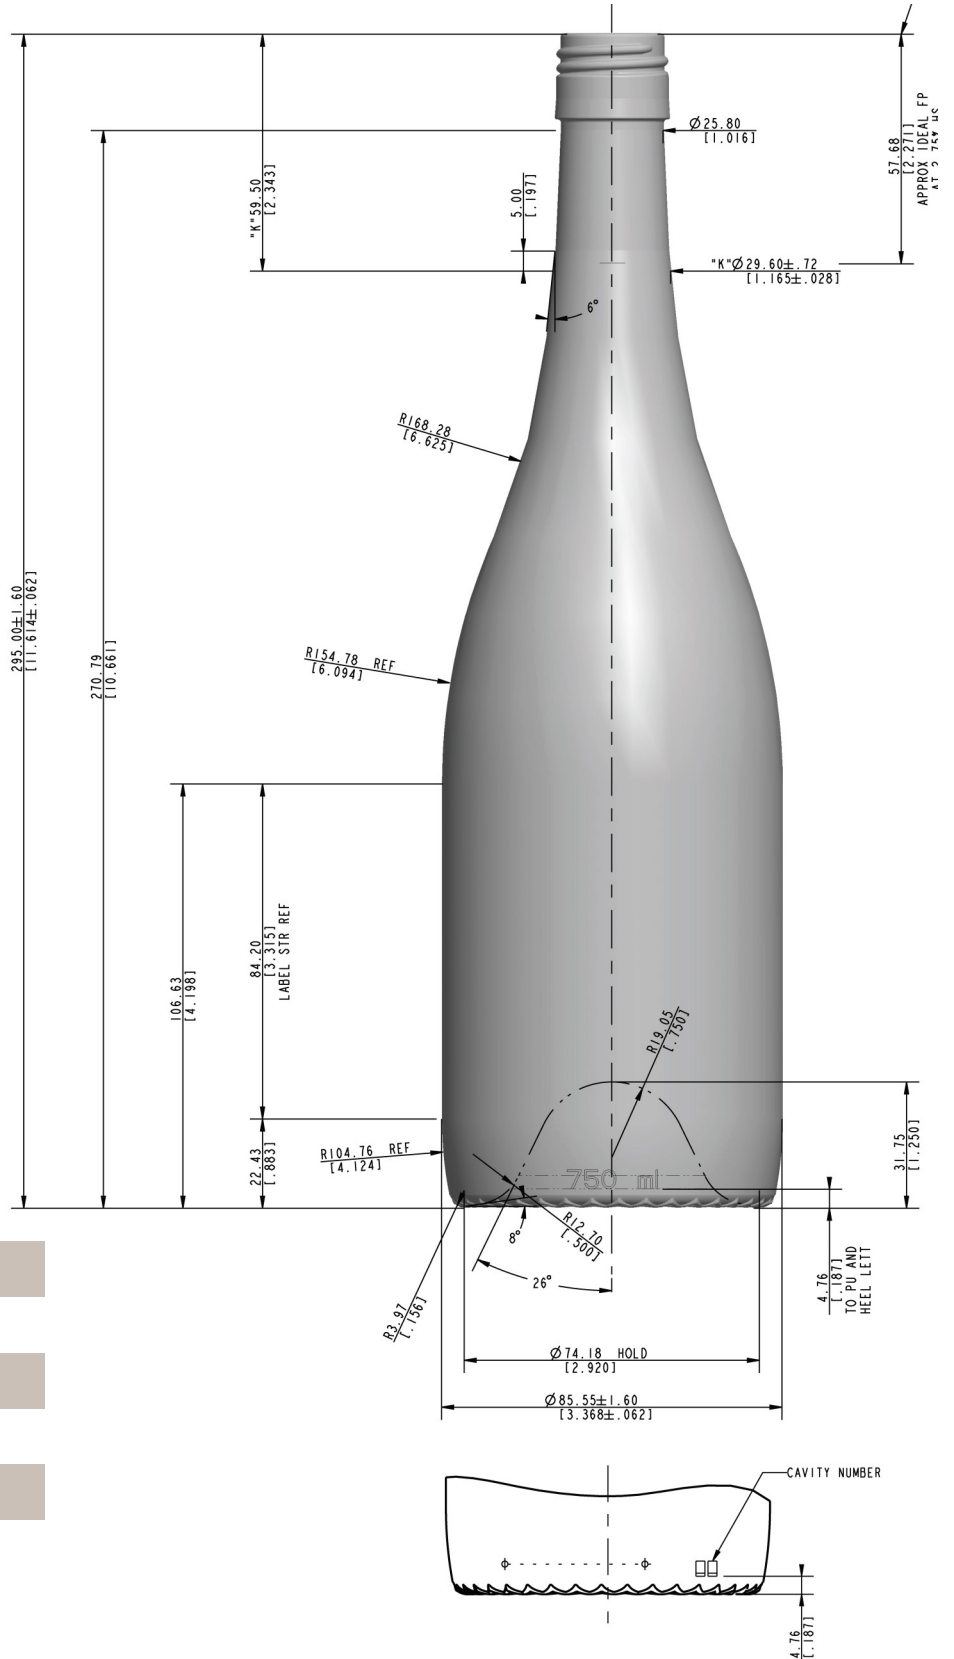

**PIONEER
PACKAGING**

Seattle • Portland

WP-2407 ANTIQUE GREEN

Capacity	750ml
Overflow	770ml
Weight	513 ± 21.26g
Height	295 ± 1.6mm
Body Ø	85.55 ± 1.6mm
Finish Ø	BVS
Pallet Quantity	77 cases