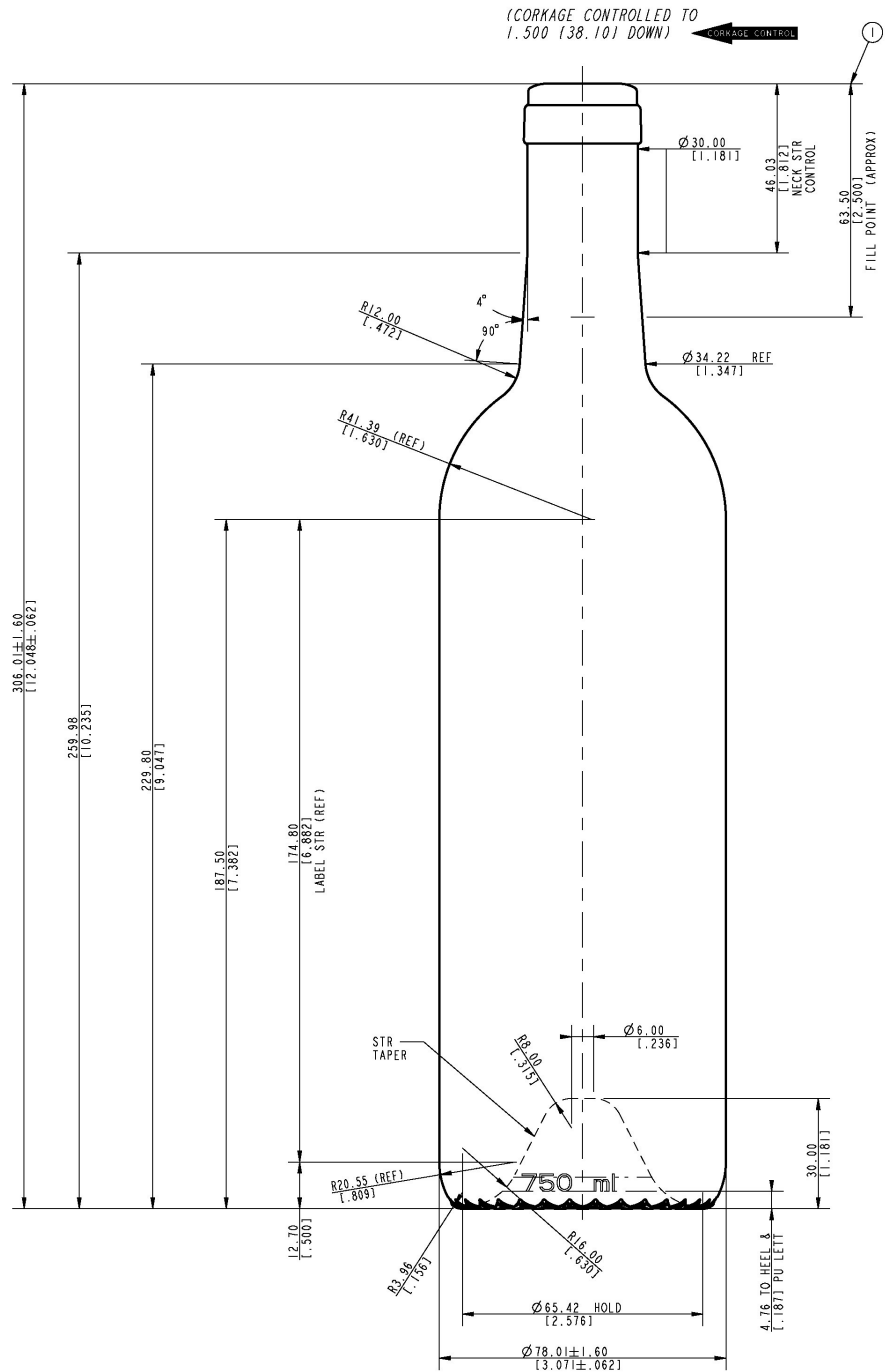

**PIONEER
PACKAGING**

Seattle • Portland

WP-2404 ANTIQUE GREEN

Capacity	750ml
Overflow	768ml
Weight	700 ± 25g
Height	306.01 ± 1.6mm
Body Ø	78.01 ± 1.6mm
Finish Ø	31.5mm
Bore Ø	18.5 ± 0.5mm
Pallet Quantity	105 cases