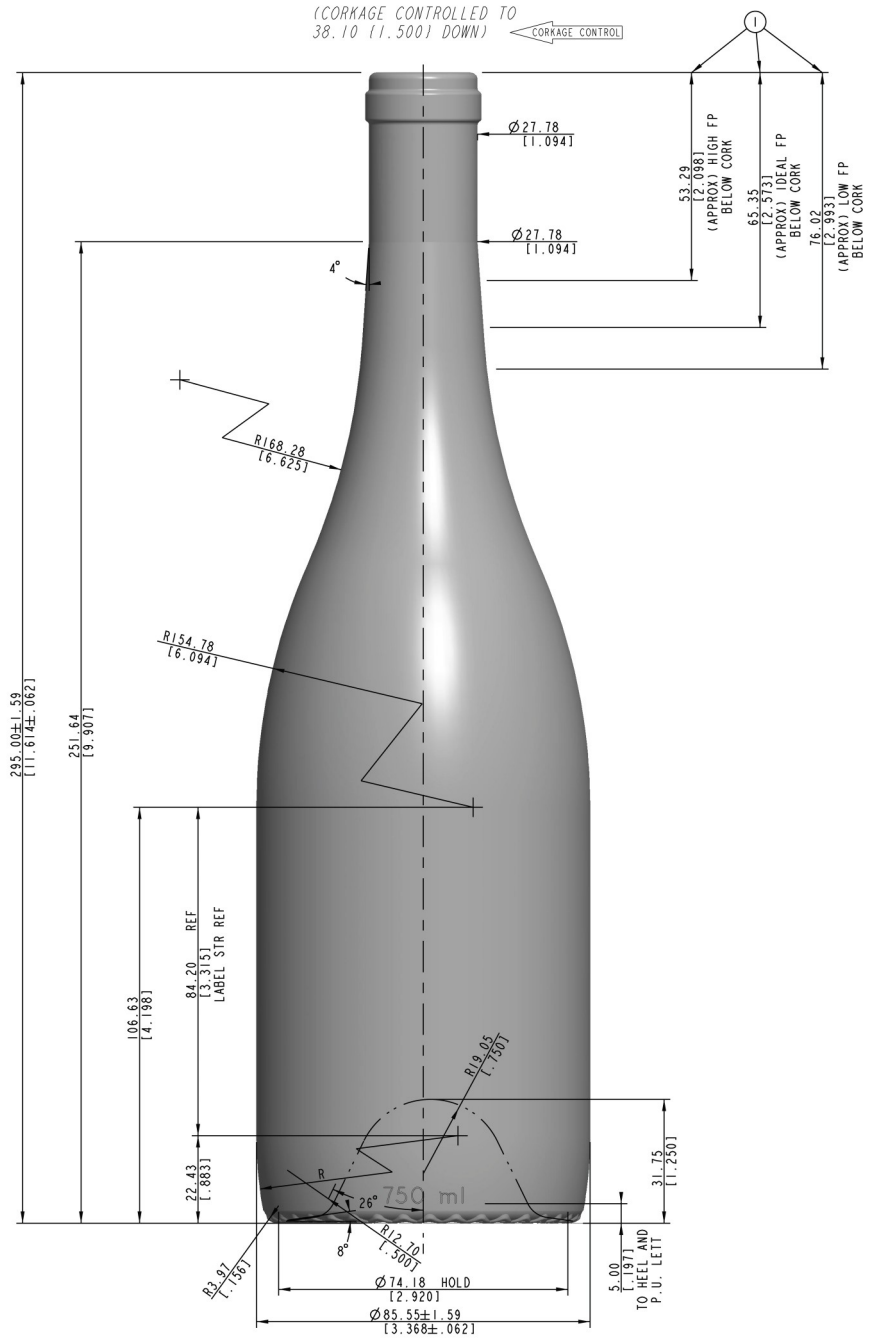

**PIONEER  
PACKAGING**

Seattle • Portland

**WP-2339 AG**

|                 |                 |
|-----------------|-----------------|
| Capacity        | 750ml           |
| Overflow        | 770.24ml        |
| Weight          | 538.64 ± 21.26g |
| Height          | 295 ± 1.59mm    |
| Body Ø          | 85.55 ± 1.59mm  |
| Finish Ø        | 29.75 ± 0.5mm   |
| Bore Ø          | 18.5 ± 0.5mm    |
| Pallet Quantity | 77 cases        |