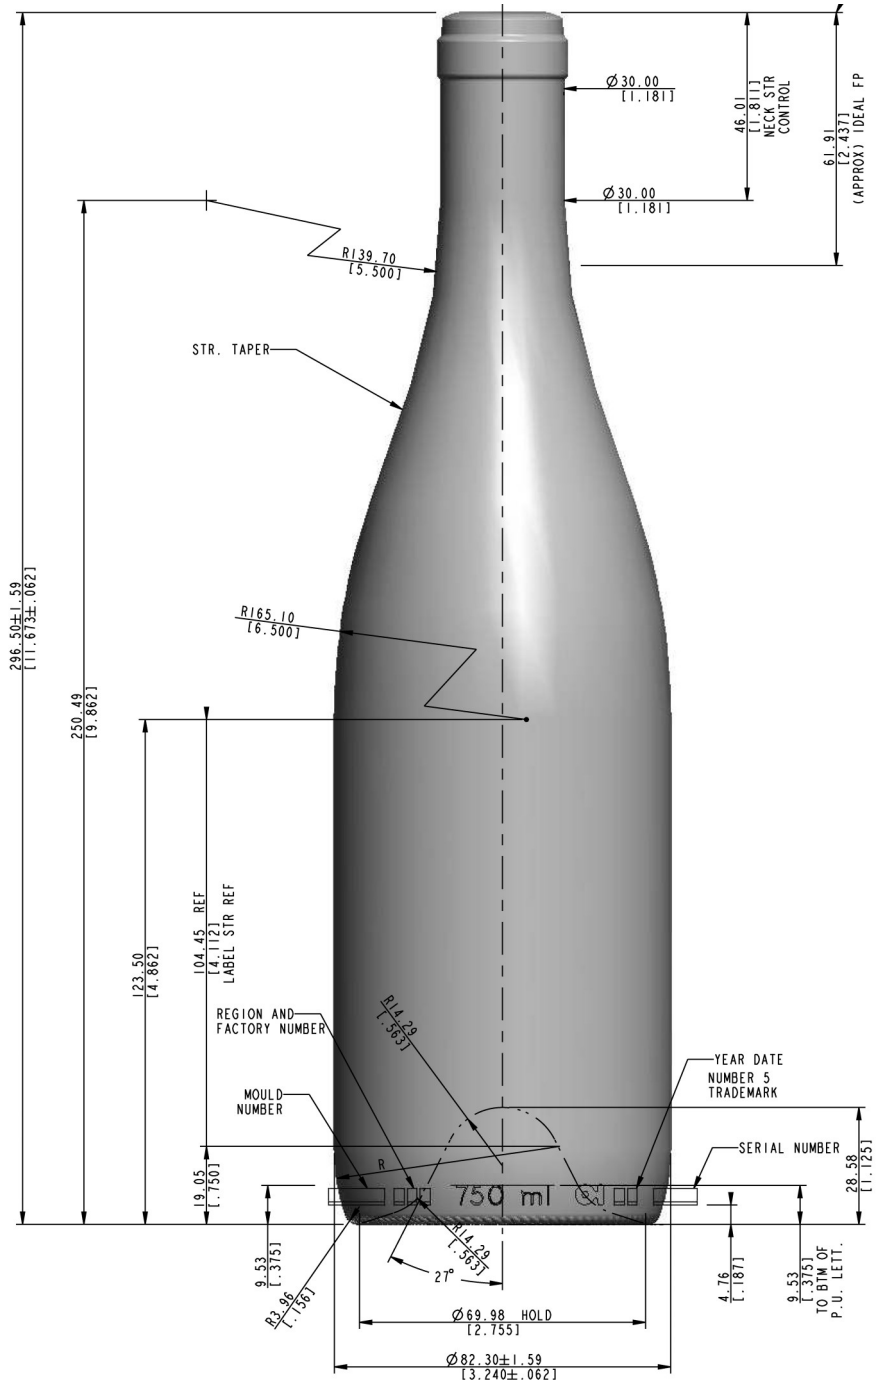

**PIONEER
PACKAGING**

Seattle • Portland

WP-121 AG, DLG

Capacity	750ml
Overflow	767ml
Weight	595 ± 25g
Height	296.5 ± 1.59mm
Body Ø	82.3 ± 1.59mm
Finish Ø	32 ± 0.5mm
Bore Ø	18.5 ± 0.5mm
Pallet Quantity	98 cases