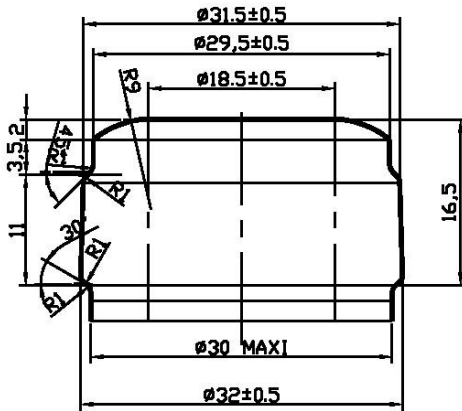

**PIONEER
PACKAGING**

Seattle • Portland

PG-236 ANTIQUE GREEN

Capacity	750ml
Overflow	770 ± 10 ml
Weight	662 ± 20 g
Height	296 ± 1.8 mm
Body ϕ	87.58 ± 1.6 mm
Finish ϕ	31.5 ± 0.5 mm
Bore ϕ	18.5 ± 0.5 mm
Pallet Quantity	88 cases