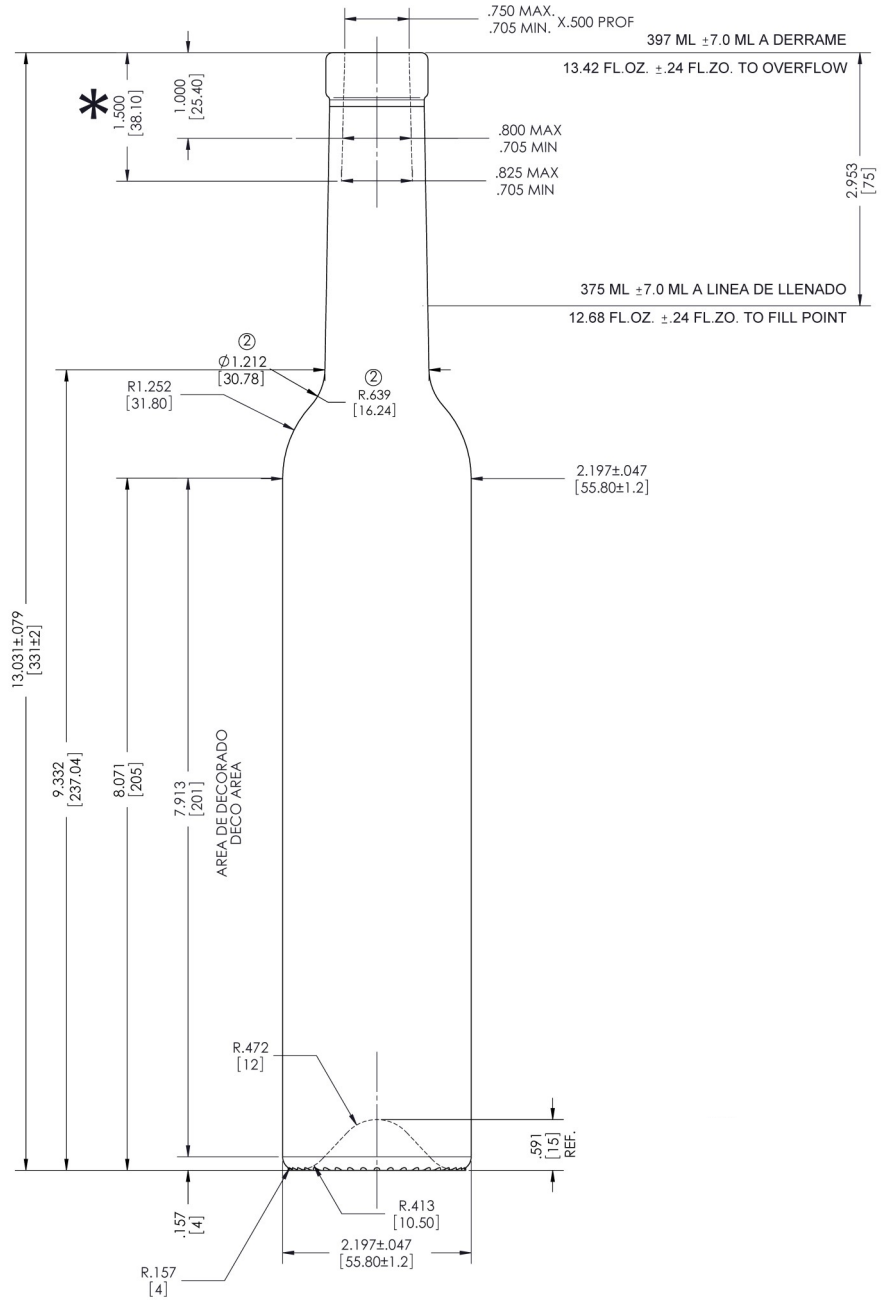

**PIONEER  
PACKAGING**

Seattle • Portland

**Delgada** AG, CG, FLT

Capacity	375ml
Overflow	392 $\pm$ 8ml
Weight	500 $\pm$ 20g
Height	331 $\pm$ 2.0mm
Body $\phi$	55.8 $\pm$ 1.2mm
Finish $\phi$	30 $\pm$ 0.5mm
Bore $\phi$	18.5 $\pm$ 0.5mm
Pallet Quantity	84 cases