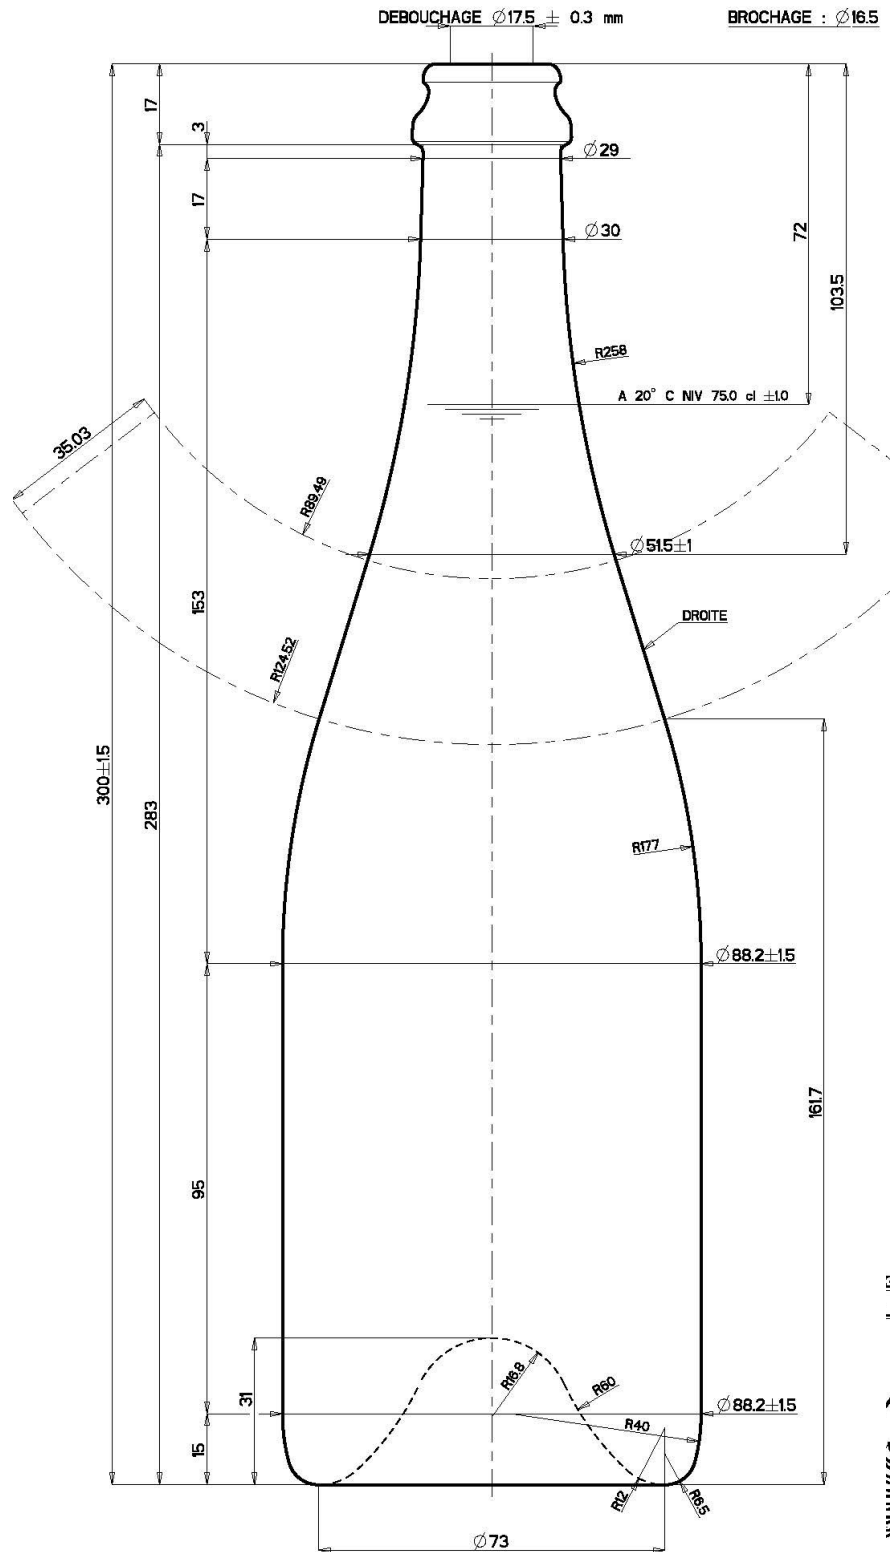

**PIONEER  
PACKAGING**

Seattle • Portland

**CHAMP ECOVA** AG, CG, FLT

Capacity	750ml
Overflow	775ml
Weight	835g
Height	300 $\pm 1.5$ mm
Body $\varnothing$	88.2 $\pm 1.5$ mm
Finish $\varnothing$	29mm Crown Cap
Pallet Quantity	1,002 Bottles