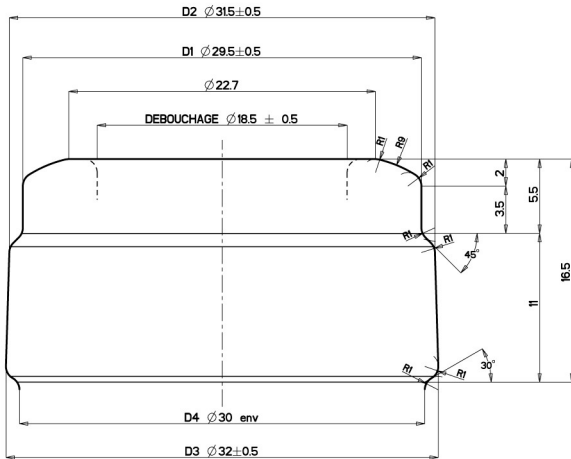

**PIONEER
PACKAGING**

Seattle • Portland

Bourgogne Emotion AG

Capacity	750ml
Overflow	770ml
Weight	800g
Height	300 ± 1.8mm
Body Ø	87.5 ± 1.6mm
Finish Ø	32mm
Bore Ø	18.5 ± 0.5mm
Pallet Quantity	77 cases