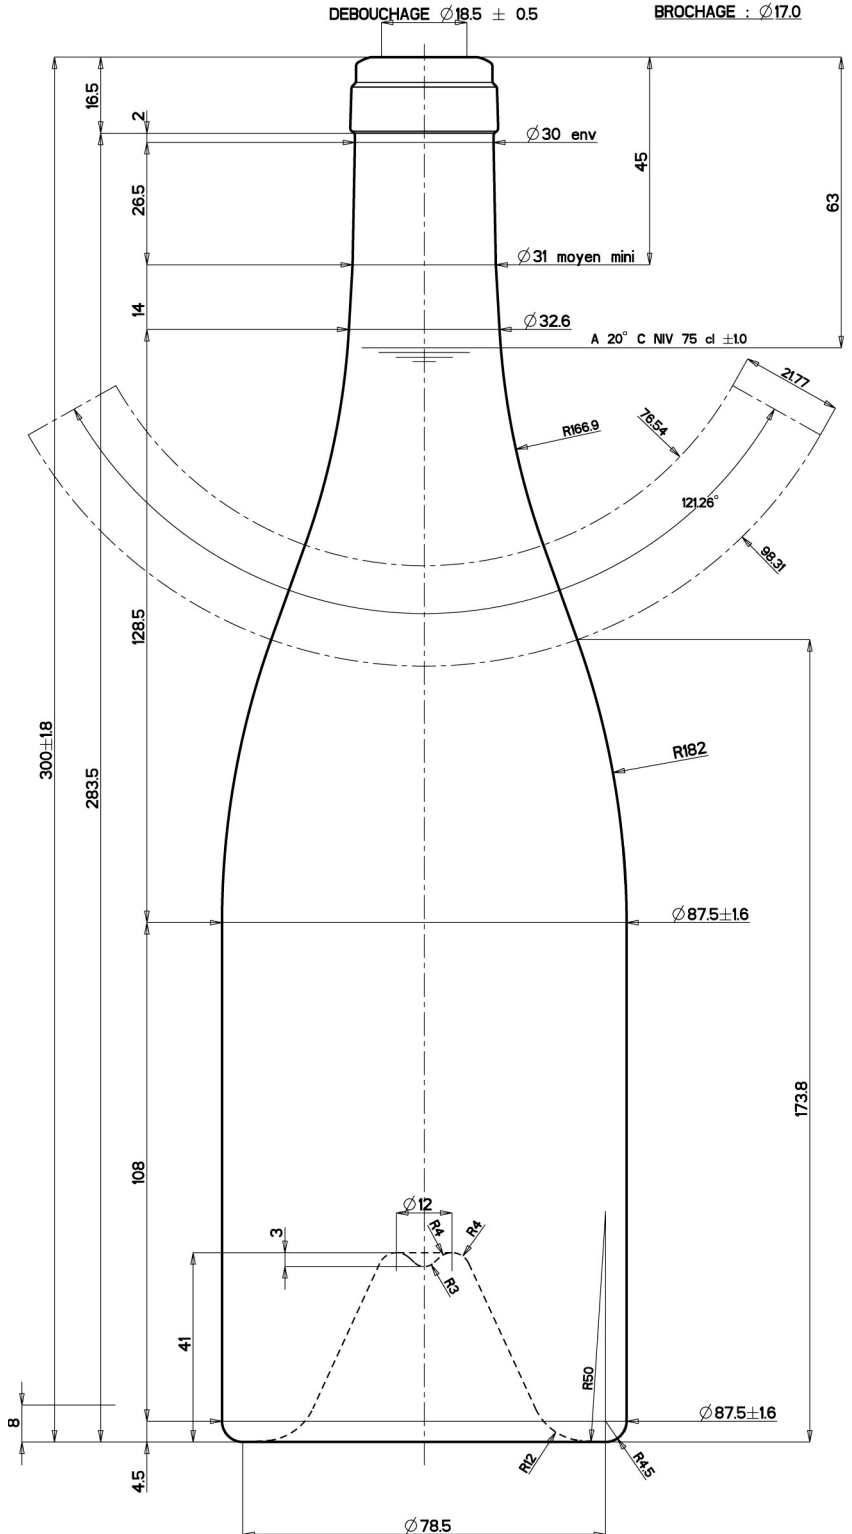

**PIONEER
PACKAGING**

Seattle • Portland

Bourgogne Emotion AG

Capacity	750ml
Overflow	770ml
Weight	800g
Height	300 ± 1.8mm
Body Ø	87.5 ± 1.6mm
Finish Ø	32mm
Bore Ø	18.5 ± 0.5mm
Pallet Quantity	77 cases