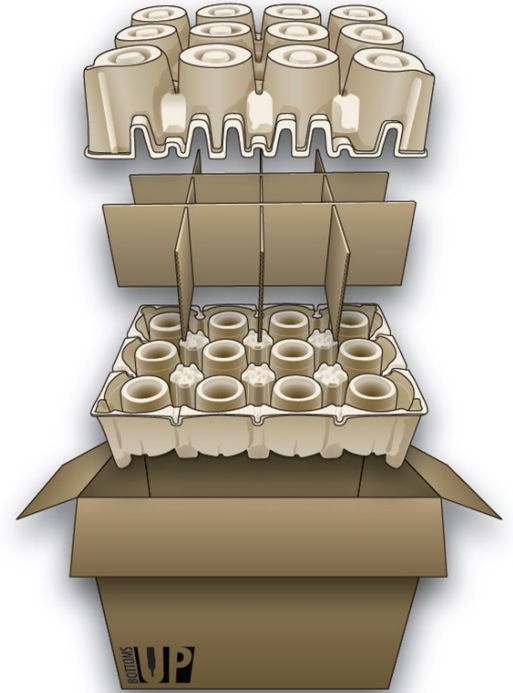

Introducing...

Bottoms UP™ Wine Shippers

*“A Faster and Simpler Bottle Packaging Solution
with Superior Shipping Protection”*

6-Pack and 12-Pack Shippers Available

The Bottoms UP™ Advantages:

- 4-component shipper offers superior protection resulting in dramatically less breakage
- Packs considerably faster with fewer people
- Stand up design for quick order accuracy checks
- Quality presentation to the consumer
- Made of 100% recyclable material
- Keeps cork in constant contact with wine
- Passes both ISTA 3A used by UPS and the latest FedEx testing protocol