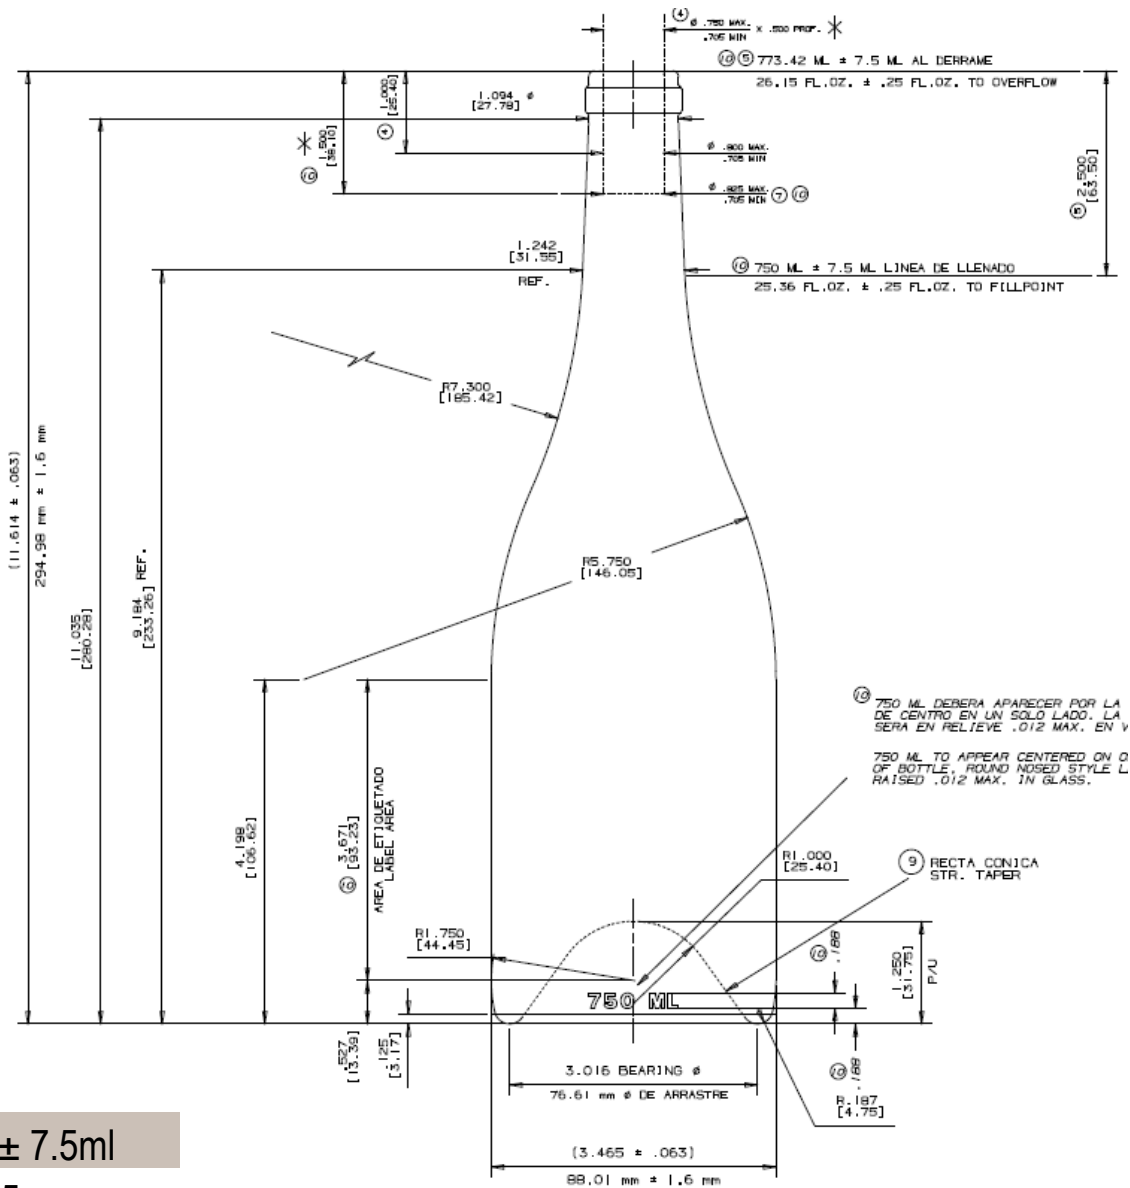

**PIONEER
PACKAGING**

Seattle • Portland

**9368007 WSY Symphony
AG**

Capacity	750ml
Overflow	769.92 \pm 7.5ml
Weight	637 \pm 25g
Height	294.98 \pm 1.6mm
Body ϕ	88.01 \pm 1.6mm
Finish ϕ	29.5mm
Bore ϕ	18.5 \pm 0.5mm
Pallet Quantity	77 cases