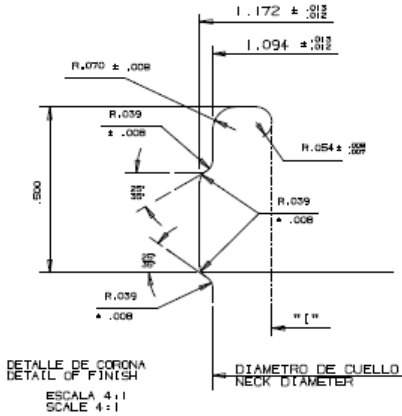

**PIONEER
PACKAGING**

Seattle • Portland

**9368007 WSY Symphony
AG**

Capacity	750ml
Overflow	769.92 \pm 7.5ml
Weight	637 \pm 25g
Height	294.98 \pm 1.6mm
Body ϕ	88.01 \pm 1.6mm
Finish ϕ	29.5mm
Bore ϕ	18.5 \pm 0.5mm
Pallet Quantity	77 cases