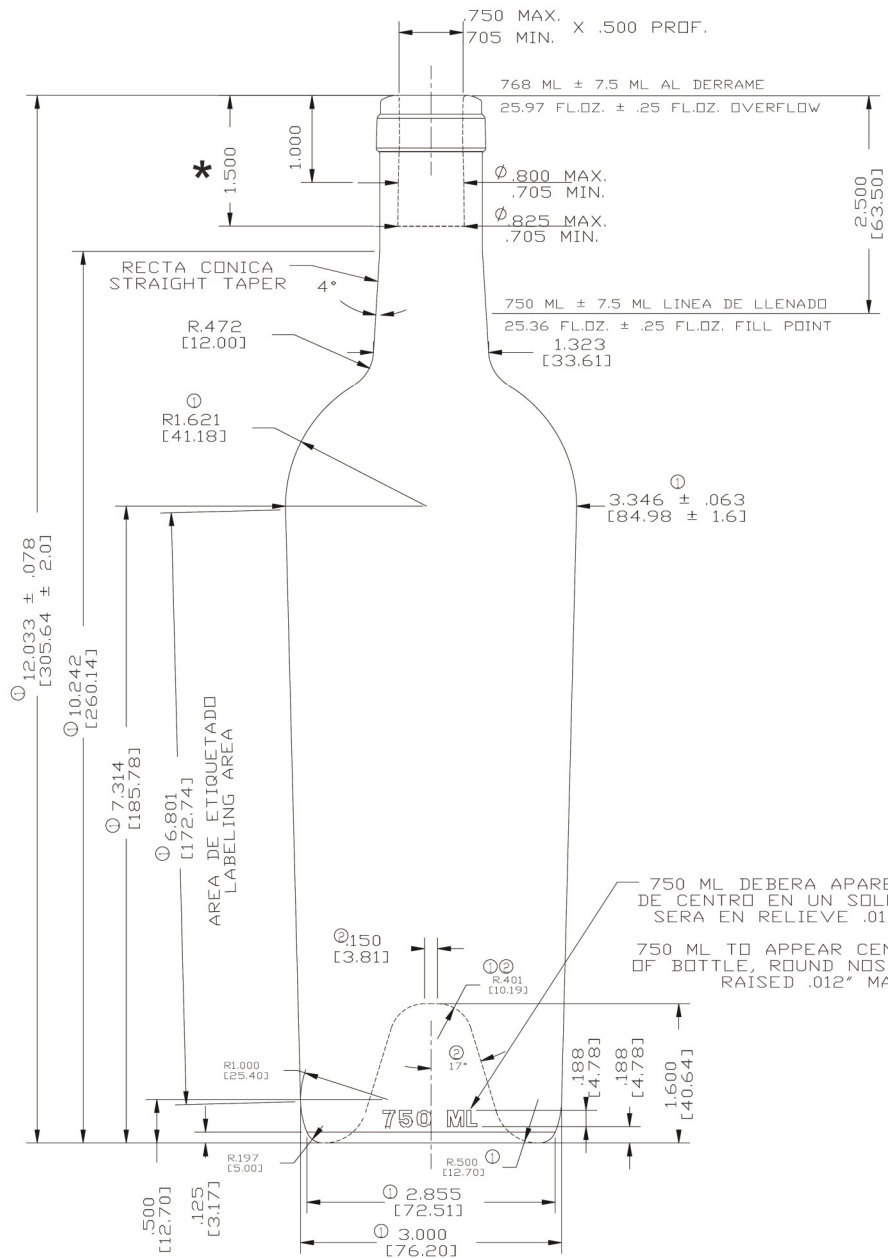

**PIONEER  
PACKAGING**

Seattle • Portland

9362338 Strada AG

Capacity	750 ml
Overflow	768 ± 7.5ml
Weight	868 ± 35g
Height	305.64 ± 2.0mm
Body Ø	84.98 ± 1.6mm
Finish Ø	32.00 ± 0.5mm
Bore Ø	18.5 ± 0.5mm
Pallet Quantity	77 cases