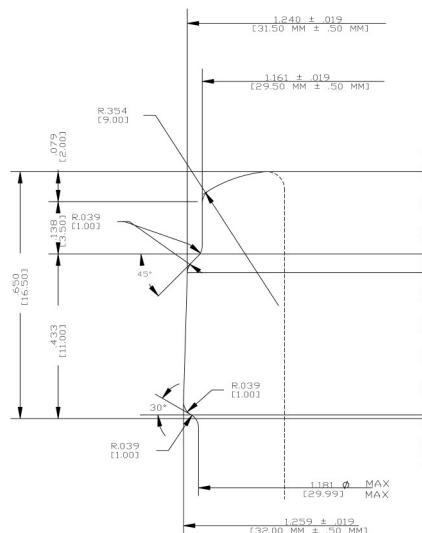

**PIONEER  
PACKAGING**

Seattle • Portland

9362338 Strada AG

Capacity	750 ml
Overflow	768 ± 7.5ml
Weight	868 ± 35g
Height	305.64 ± 2.0mm
Body Ø	84.98 ± 1.6mm
Finish Ø	32.00 ± 0.5mm
Bore Ø	18.5 ± 0.5mm
Pallet Quantity	77 cases