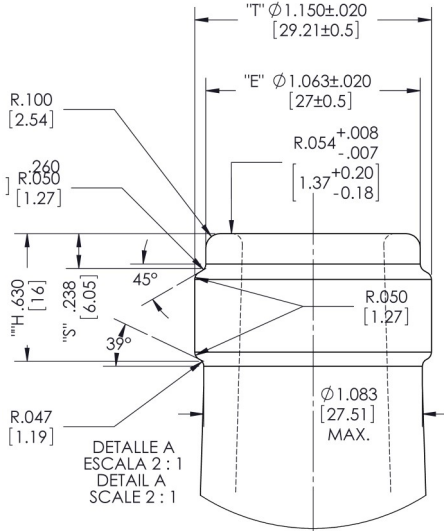

## 9362262 Viva AG

Capacity	750 ml
Overflow	768 ± 7.5ml
Weight	651 ± 25g
Height	299.01 ± 1.6mm
Body Ø	82.80 ± 1.6mm
Finish Ø	29.21 ± 0.02mm
Bore Ø	18.5 ± 0.5mm
Pallet Quantity	98 cases