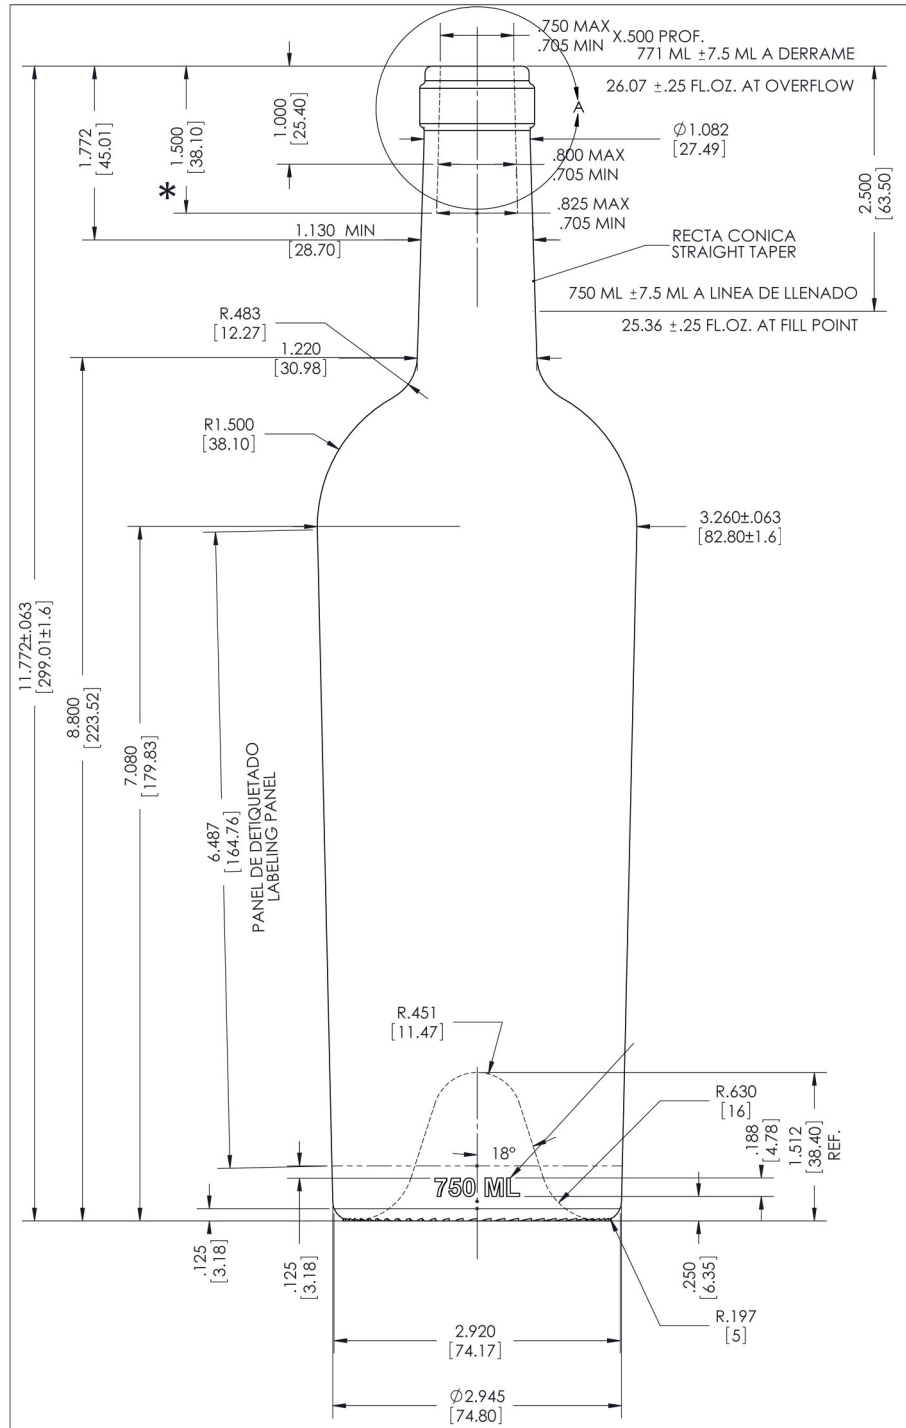

## 9362262 Viva AG

Capacity	750 ml
Overflow	768 ± 7.5ml
Weight	651 ± 25g
Height	299.01 ± 1.6mm
Body Ø	82.80 ± 1.6mm
Finish Ø	29.21 ± 0.02mm
Bore Ø	18.5 ± 0.5mm
Pallet Quantity	98 cases