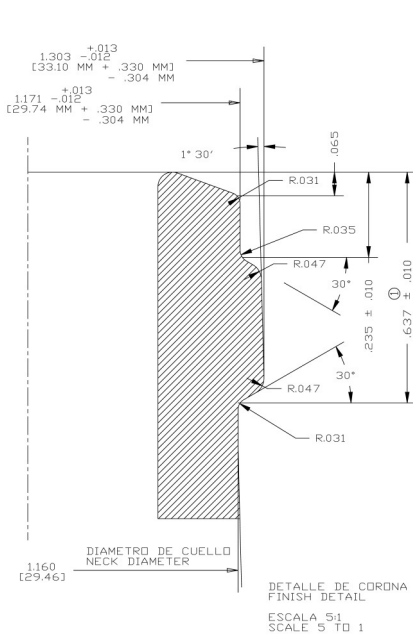

**PIONEER
PACKAGING**

Seattle • Portland

9362210 Cabo Light AG

Capacity	750ml
Overflow	769 \pm 7.5ml
Weight	705 \pm 28g
Height	304.8 \pm 1.6mm
Body Ø	88.09 \pm 1.6mm
Finish Ø	33.10 \pm 0.33mm
Bore Ø	18.5 \pm 0.5mm
Pallet Quantity	77 cases