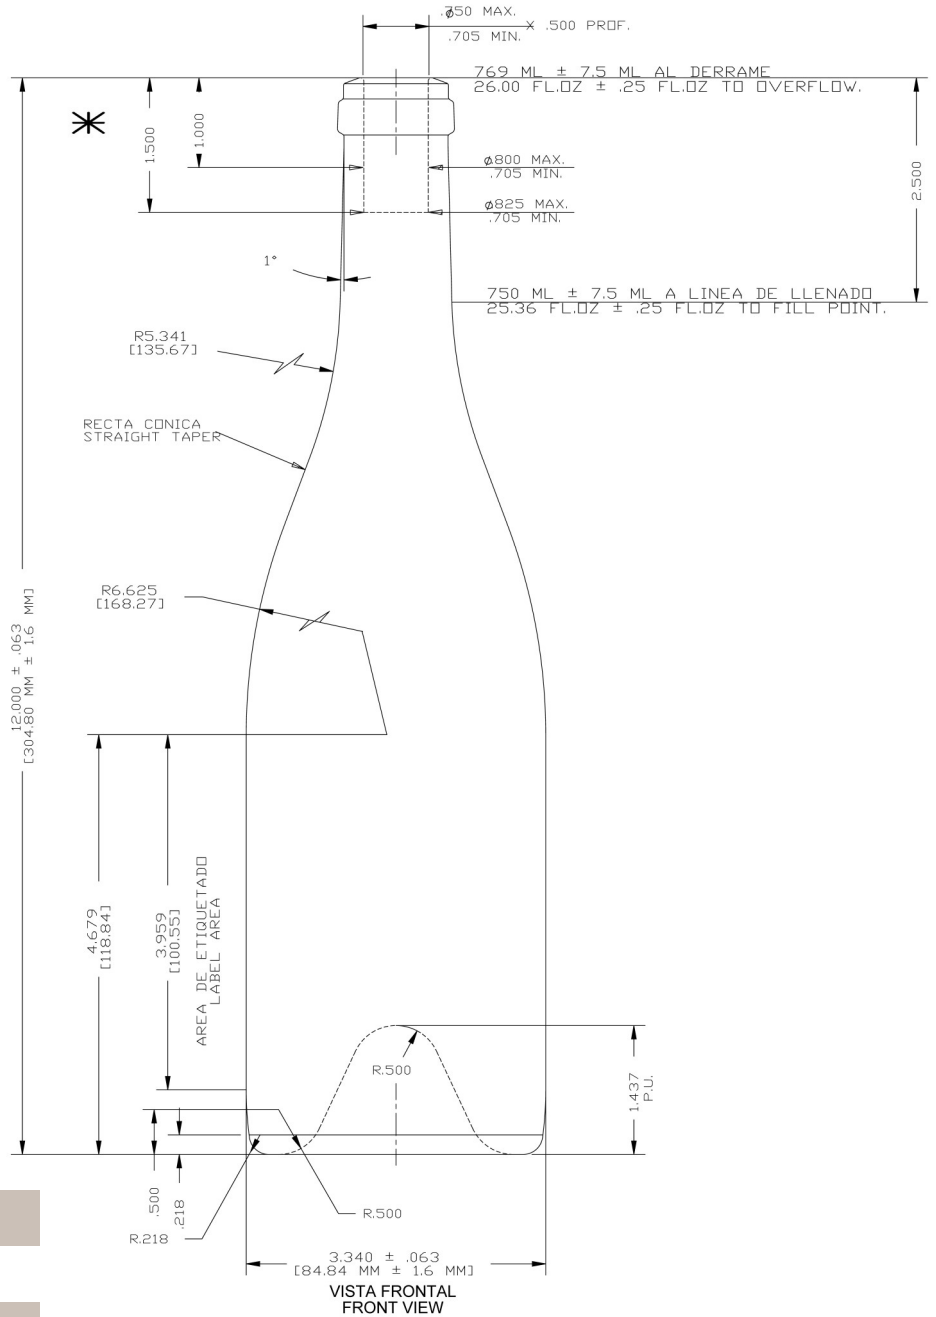

**PIONEER
PACKAGING**

Seattle • Portland

9362210 Cabo Light AG

Capacity	750ml
Overflow	769 \pm 7.5ml
Weight	705 \pm 28g
Height	304.8 \pm 1.6mm
Body Ø	88.09 \pm 1.6mm
Finish Ø	33.10 \pm 0.33mm
Bore Ø	18.5 \pm 0.5mm
Pallet Quantity	77 cases