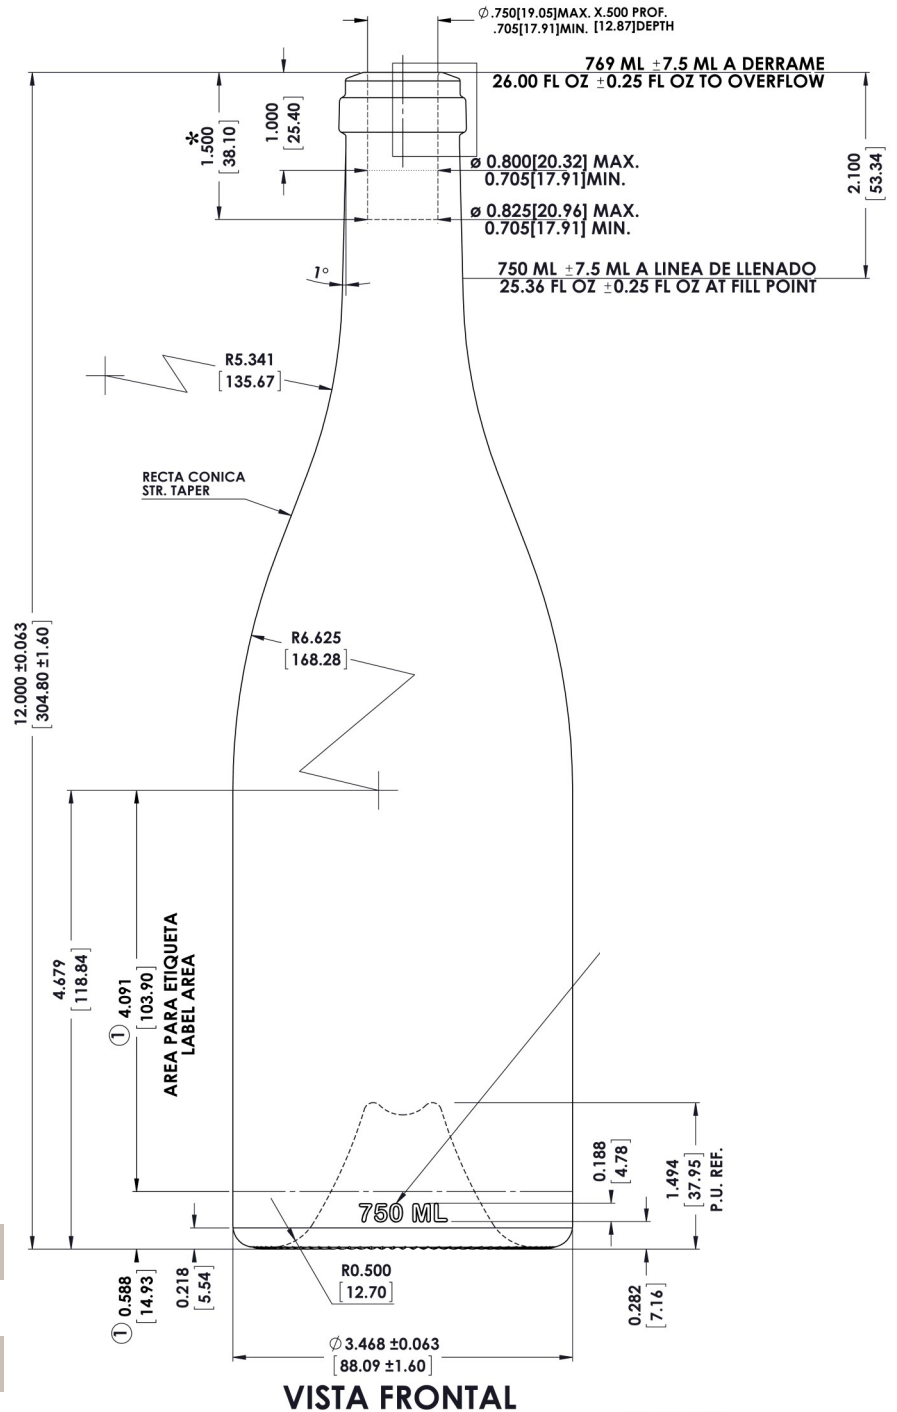

**PIONEER
PACKAGING**

Seattle • Portland

9362203 Cabo Heavy AG

Capacity	750ml
Overflow	769 ± 7.5ml
Weight	919 ± 36g
Height	304.8 ± 1.6mm
Body Ø	88.09 ± 1.6mm
Finish Ø	33.10 ± 0.33mm
Bore Ø	18.5 ± 0.5mm
Pallet Quantity	77 cases