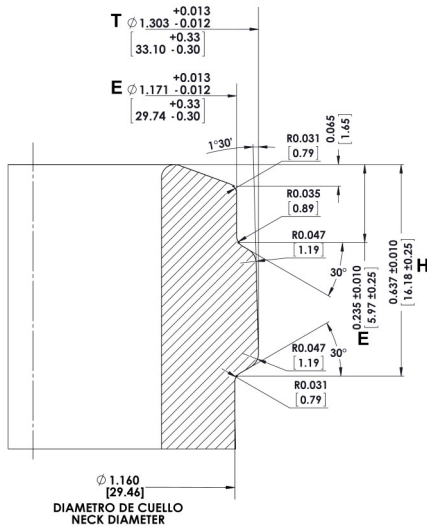

**PIONEER
PACKAGING**

Seattle • Portland

9362203 Cabo Heavy AG

Capacity	750ml
Overflow	769 ± 7.5ml
Weight	919 ± 36g
Height	304.8 ± 1.6mm
Body Ø	88.09 ± 1.6mm
Finish Ø	33.10 ± 0.33mm
Bore Ø	18.5 ± 0.5mm
Pallet Quantity	77 cases