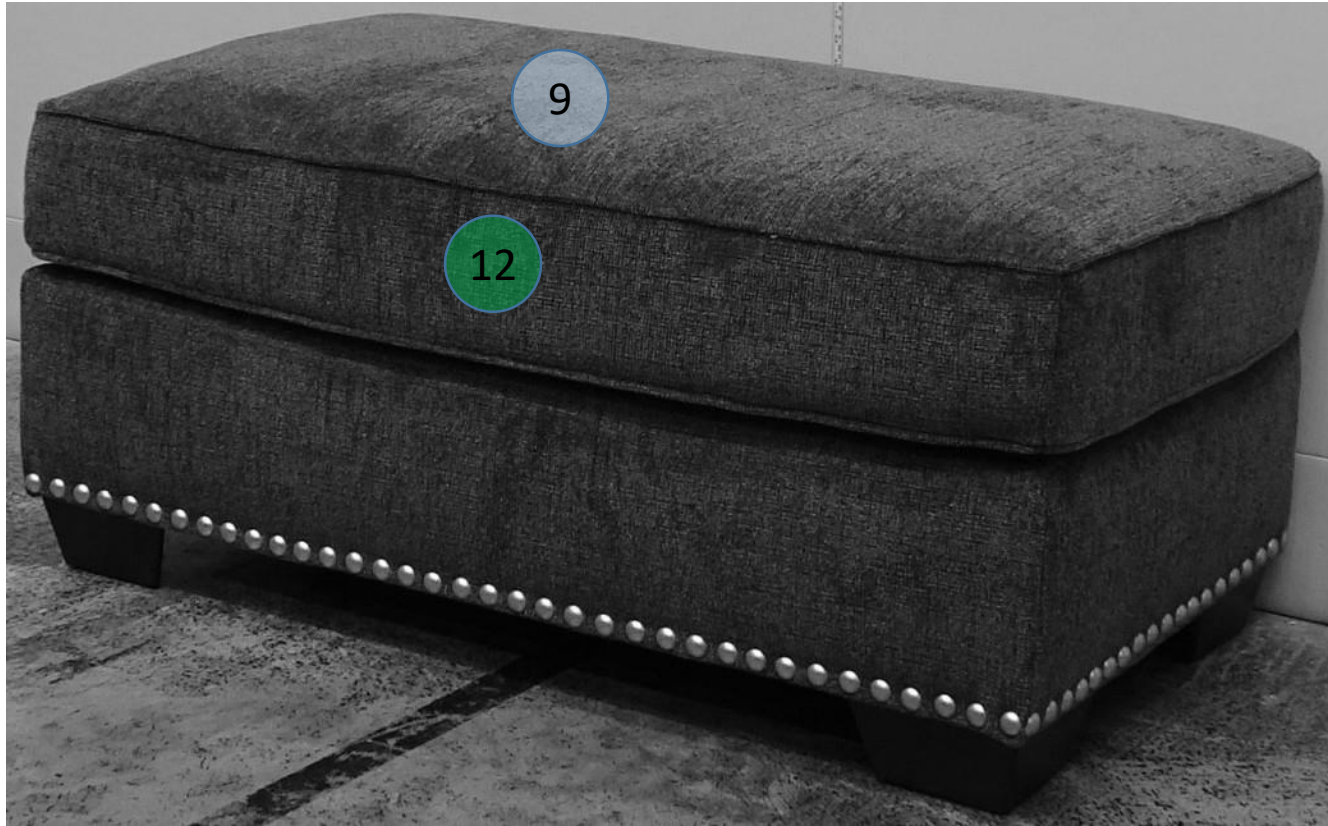

9590414

Call Out	Description
●	Blown Fiber
●	Cushion Chaise Pad - top Pad
●	Cushion Foam
●	KD Component
●	Cover

For more RPs' information, please see the following page.