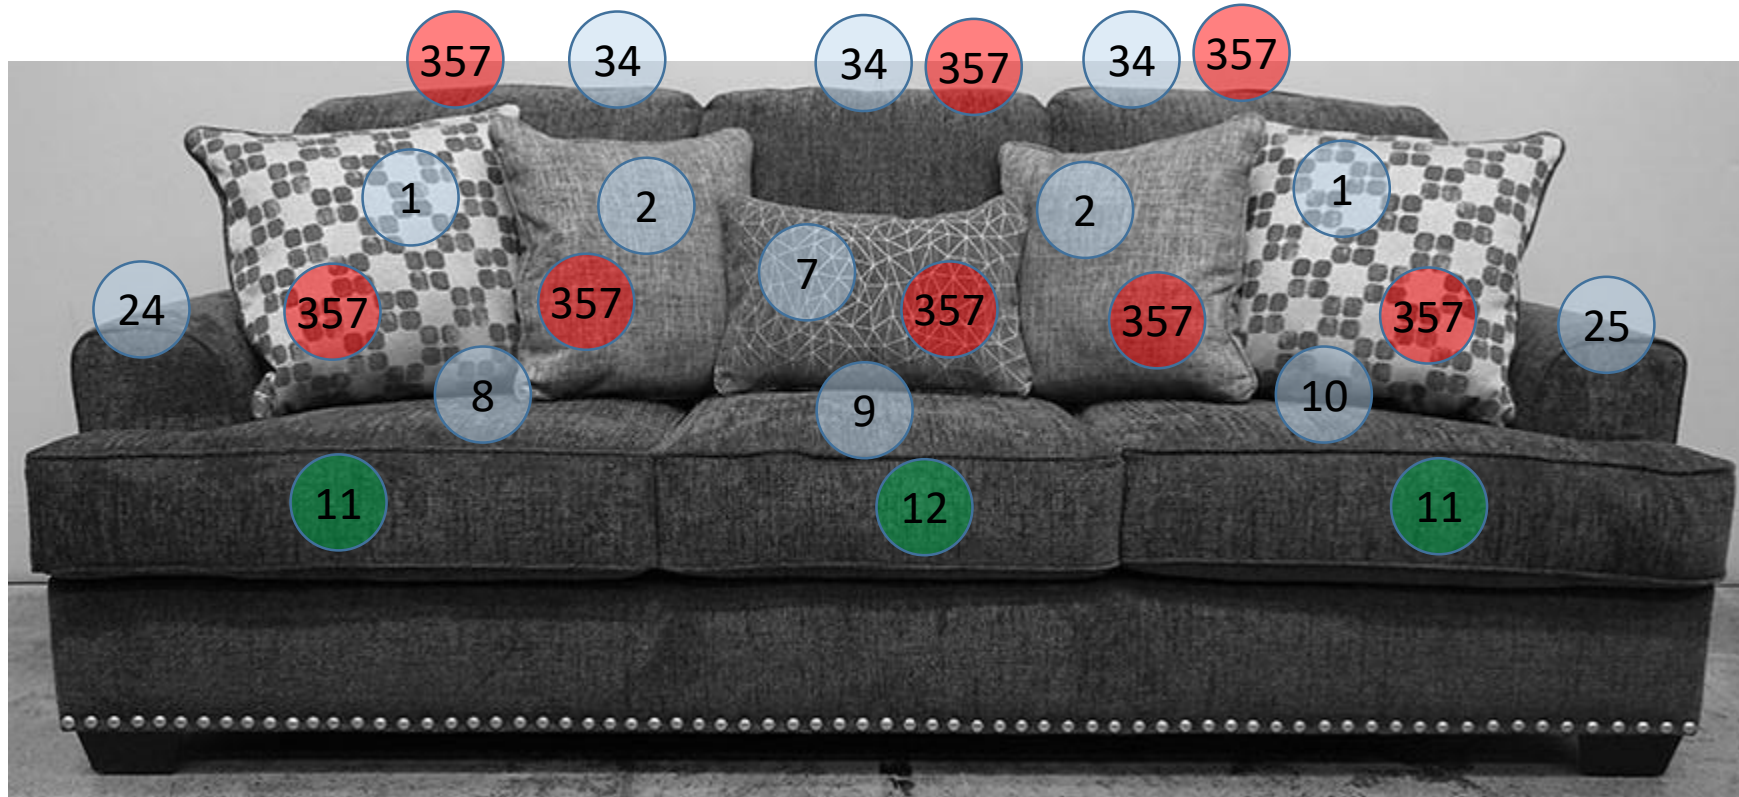

9590438

Call Out	Description
● (Red)	Blown Fiber
● (Yellow)	Cushion Chaise Pad - top Pad
● (Green)	Cushion Foam
● (Yellow)	KD Component
● (Blue)	Cover

For more RPs' information, please see the following page.