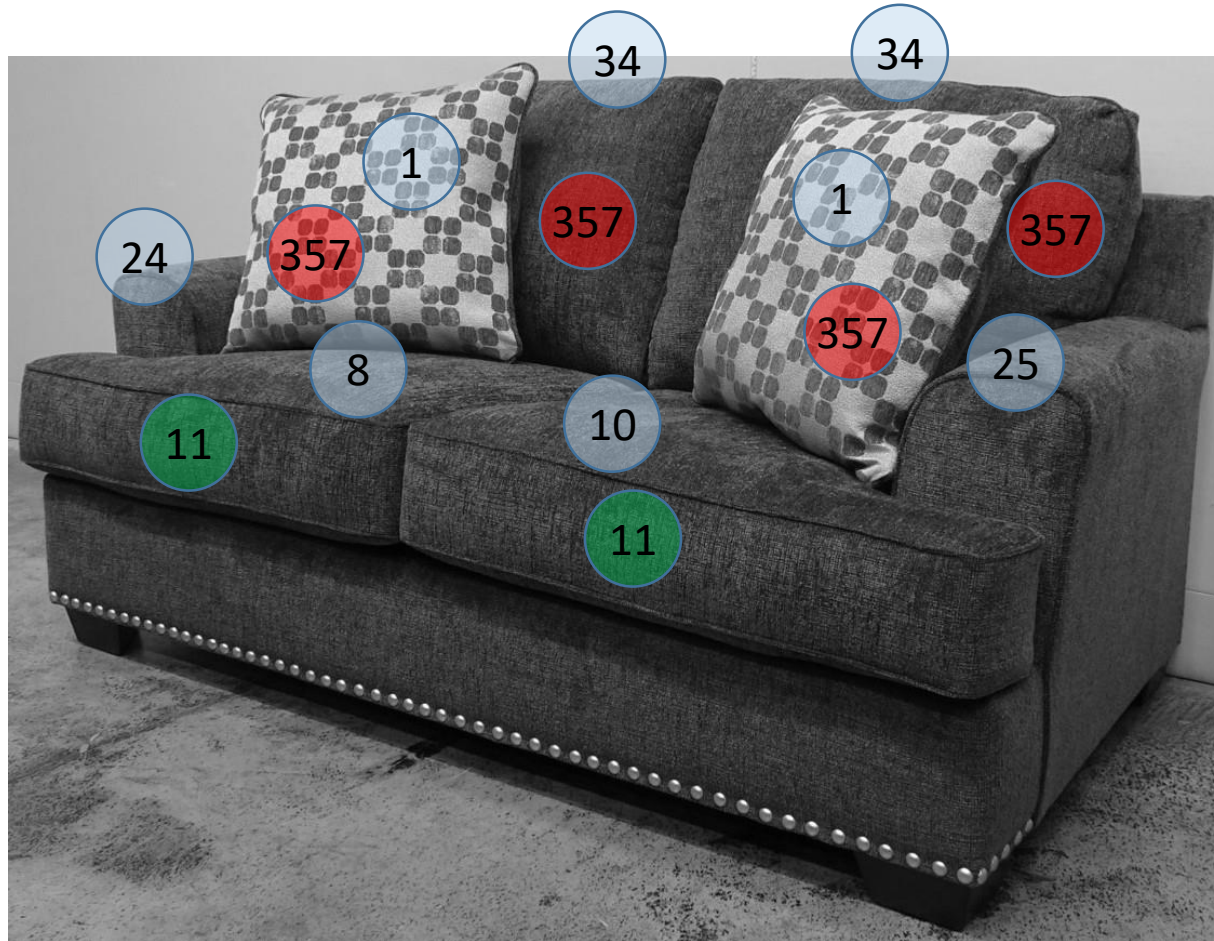

9590435

Call Out	Description
● (Red)	Blown Fiber
● (Yellow)	Cushion Chaise Pad - top Pad
● (Green)	Cushion Foam
● (Yellow)	KD Component
● (Blue)	Cover

For more RPs' information, please see the following page.