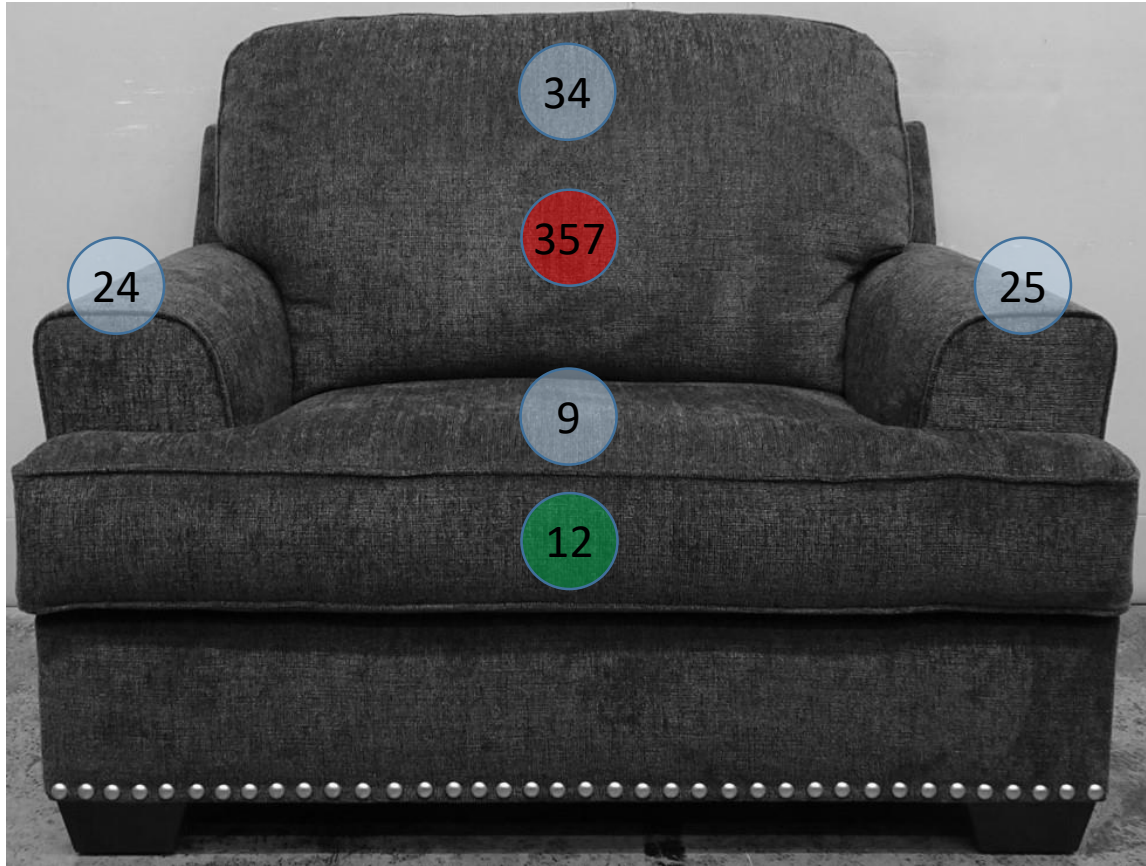

9590423

Call Out	Description
●	Blown Fiber
●	Cushion Chaise Pad - top Pad
●	Cushion Foam
●	KD Component
●	Cover

For more RPs' information, please see the following page.

50

362

46

433

43

170