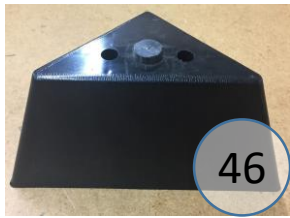

# 872-13-14-10

Call Out	Description
●	Blown Fiber
●	Cushion Chaise Pad - top Pad
●	Cushion Foam
●	KD Component
●	Cover

For more RPs' information, please see the following page.

**872 SECTIONAL  
DIMENSIONS  
2 PIECE  
CONFIGURATION**