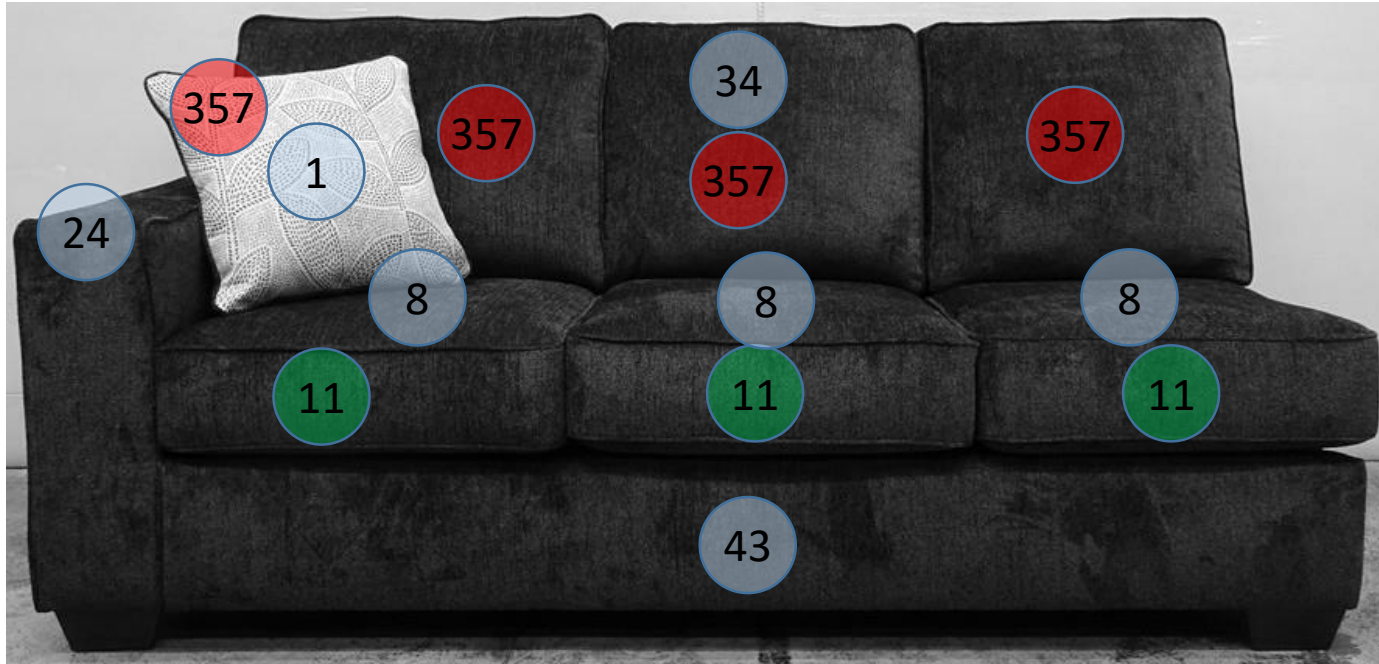

# 872-13-14-10

Call Out	Description
●	Blown Fiber
●	Cushion Chaise Pad - top Pad
●	Cushion Foam
●	KD Component
●	Cover

For more RPs' information, please see the following page.

**872 SECTIONAL  
DIMENSIONS  
2 PIECE  
CONFIGURATION**