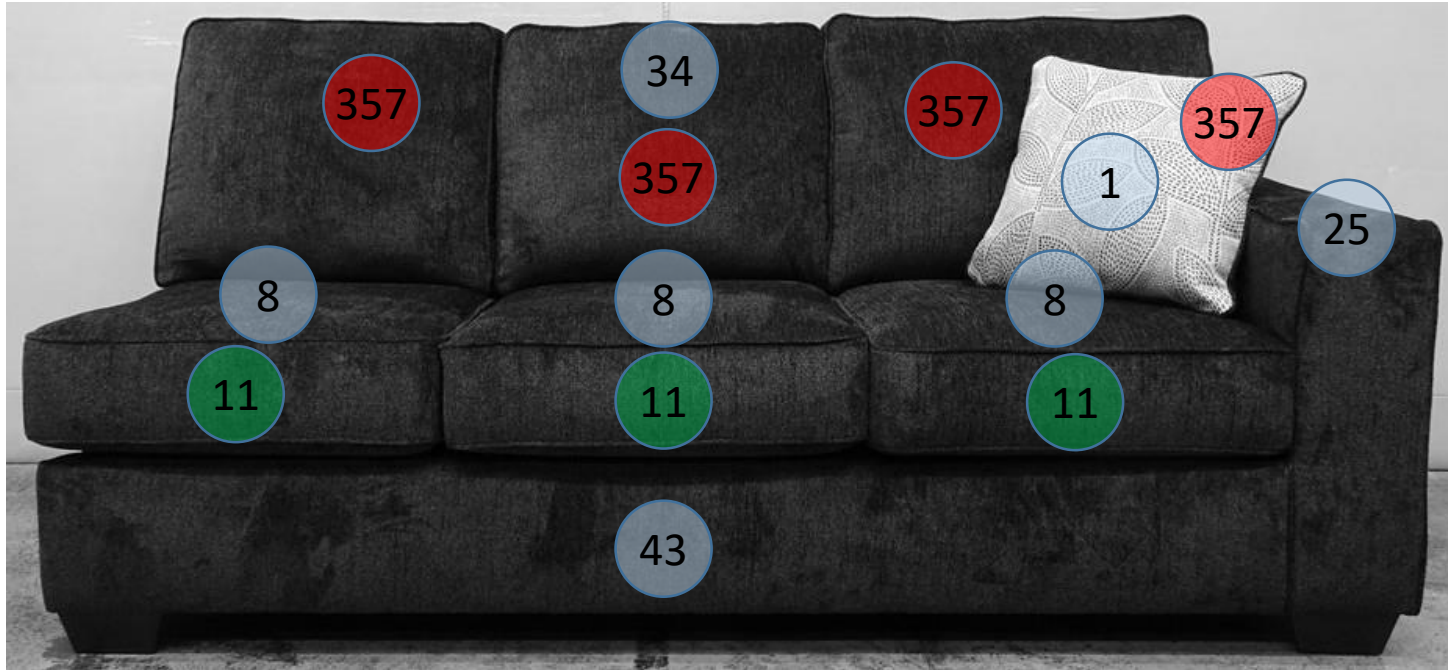

872-13-14-83

Call Out	Description
●	Blown Fiber
●	Cushion Chaise Pad - top Pad
●	Cushion Foam
●	KD Component
●	Cover

For more RPs' information, please see the following page.

46

361

499

400

473

354

432

562

**872 SECTIONAL
DIMENSIONS
2 PIECE
CONFIGURATION**