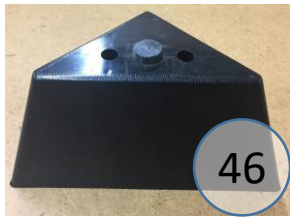

872-13-14-83

Call Out	Description
●	Blown Fiber
●	Cushion Chaise Pad - top Pad
●	Cushion Foam
●	KD Component
●	Cover

For more RPs' information, please see the following page.

46

361

499

400

473

354

432

562

**872 SECTIONAL
DIMENSIONS
2 PIECE
CONFIGURATION**