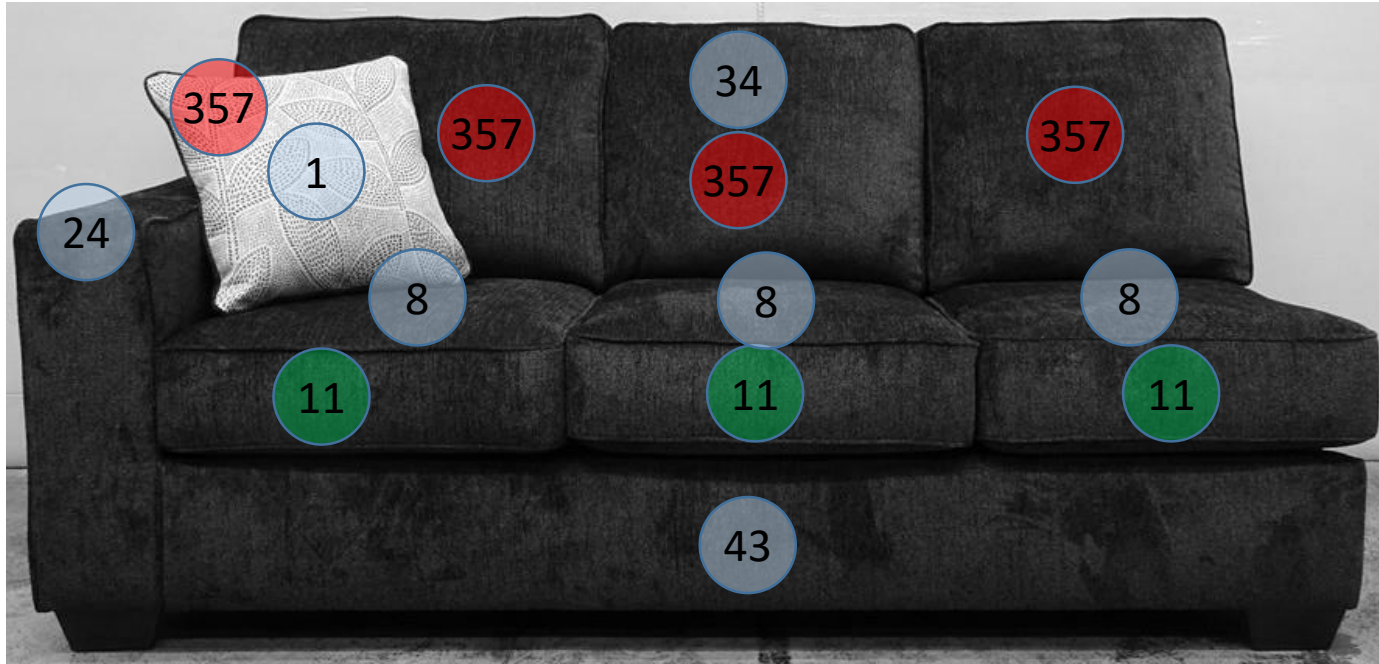

872-13-14-66

Call Out	Description
●	Blown Fiber
●	Cushion Chaise Pad - top Pad
●	Cushion Foam
●	KD Component
●	Cover

For more RPs' information, please see the following page.

**872 SECTIONAL
DIMENSIONS
2 PIECE
CONFIGURATION**