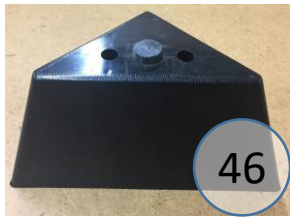

872-13-14-66

Call Out	Description
●	Blown Fiber
●	Cushion Chaise Pad - top Pad
●	Cushion Foam
●	KD Component
●	Cover

For more RPs' information, please see the following page.

**872 SECTIONAL
DIMENSIONS
2 PIECE
CONFIGURATION**