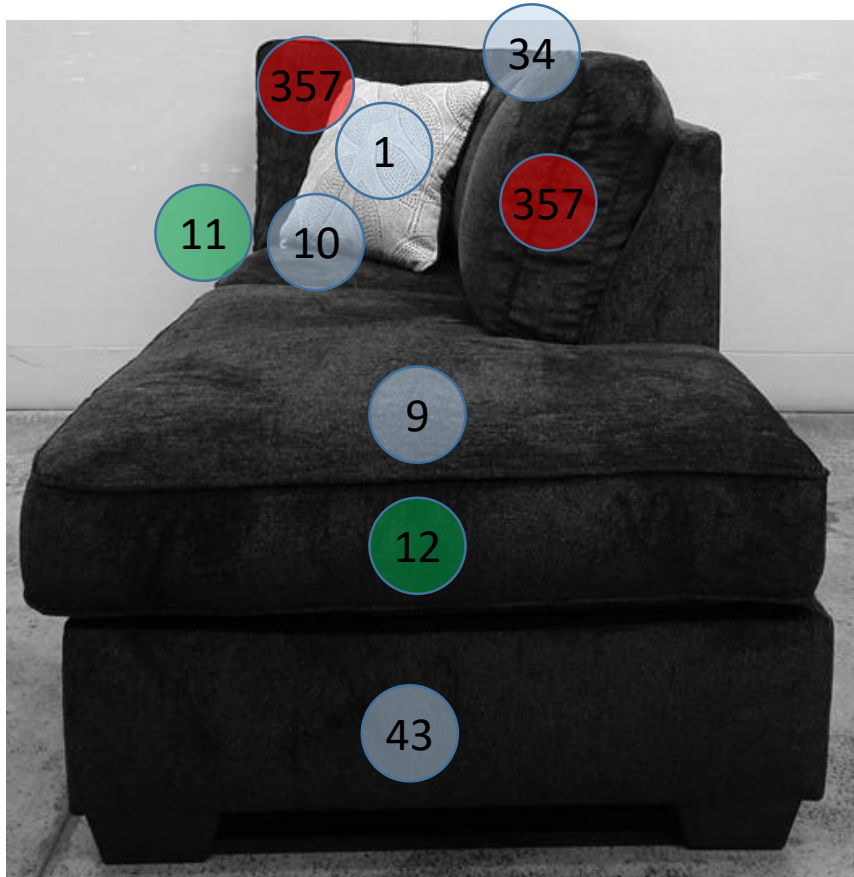

872-13-14-17

Call Out	Description
● (Red)	Blown Fiber
● (Yellow)	Cushion Chaise Pad - top Pad
● (Green)	Cushion Foam
● (Orange)	KD Component
● (Blue)	Cover

For more RPs' information, please see the following page.

**872 SECTIONAL
DIMENSIONS
2 PIECE
CONFIGURATION**