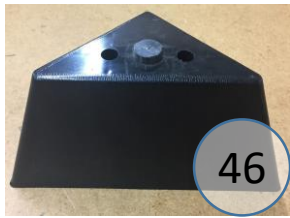

872-13-14-17

Call Out	Description
● (Red)	Blown Fiber
● (Yellow)	Cushion Chaise Pad - top Pad
● (Green)	Cushion Foam
● (Orange)	KD Component
● (Blue)	Cover

For more RPs' information, please see the following page.

**872 SECTIONAL
DIMENSIONS
2 PIECE
CONFIGURATION**