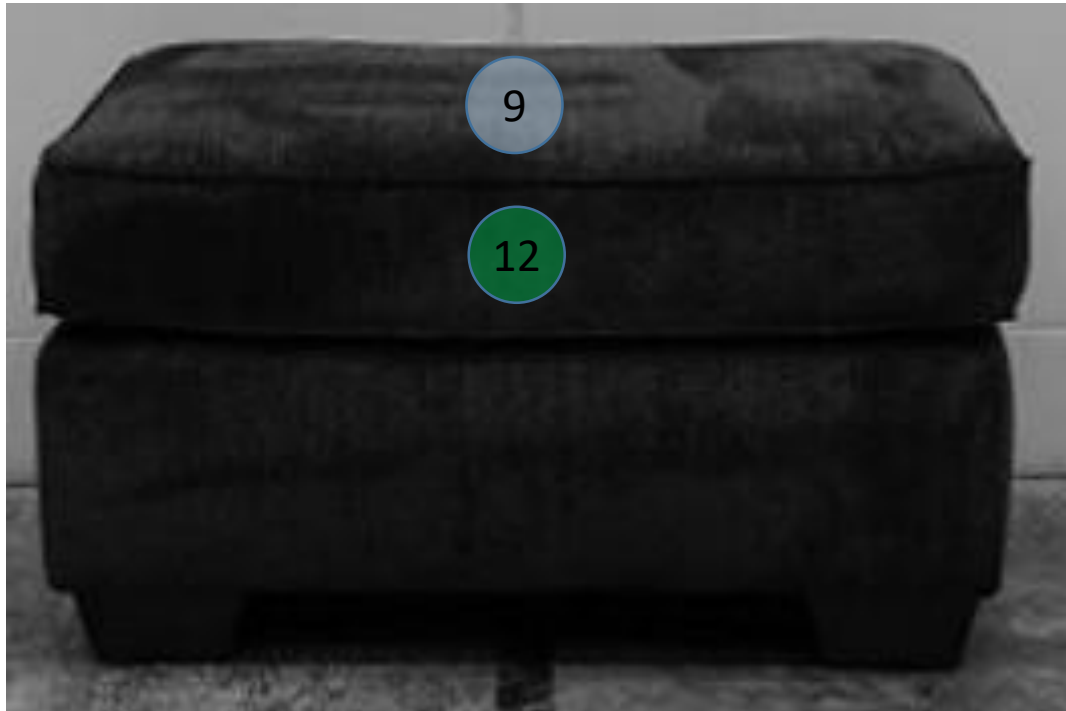

# 872-13-14-14

Call Out	Description
●	Blown Fiber
●	Cushion Chaise Pad - top Pad
●	Cushion Foam
●	KD Component
●	Cover

For more RPs' information, please see the following page.