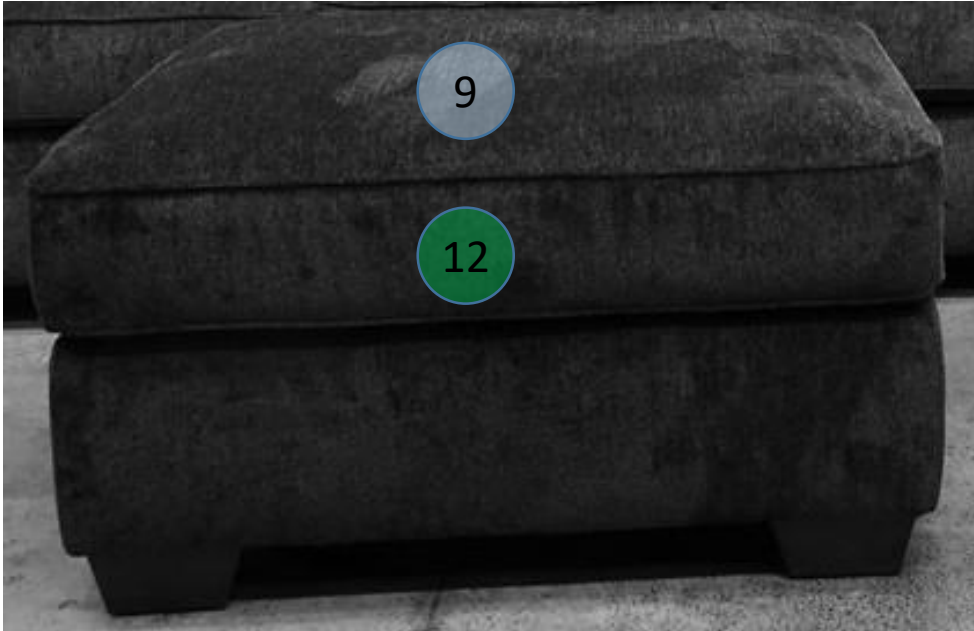

872-13-14-08

Call Out	Description
●	Blown Fiber
●	Cushion Chaise Pad - top Pad
●	Cushion Foam
●	KD Component
●	Cover

For more RPs' information, please see the following page.