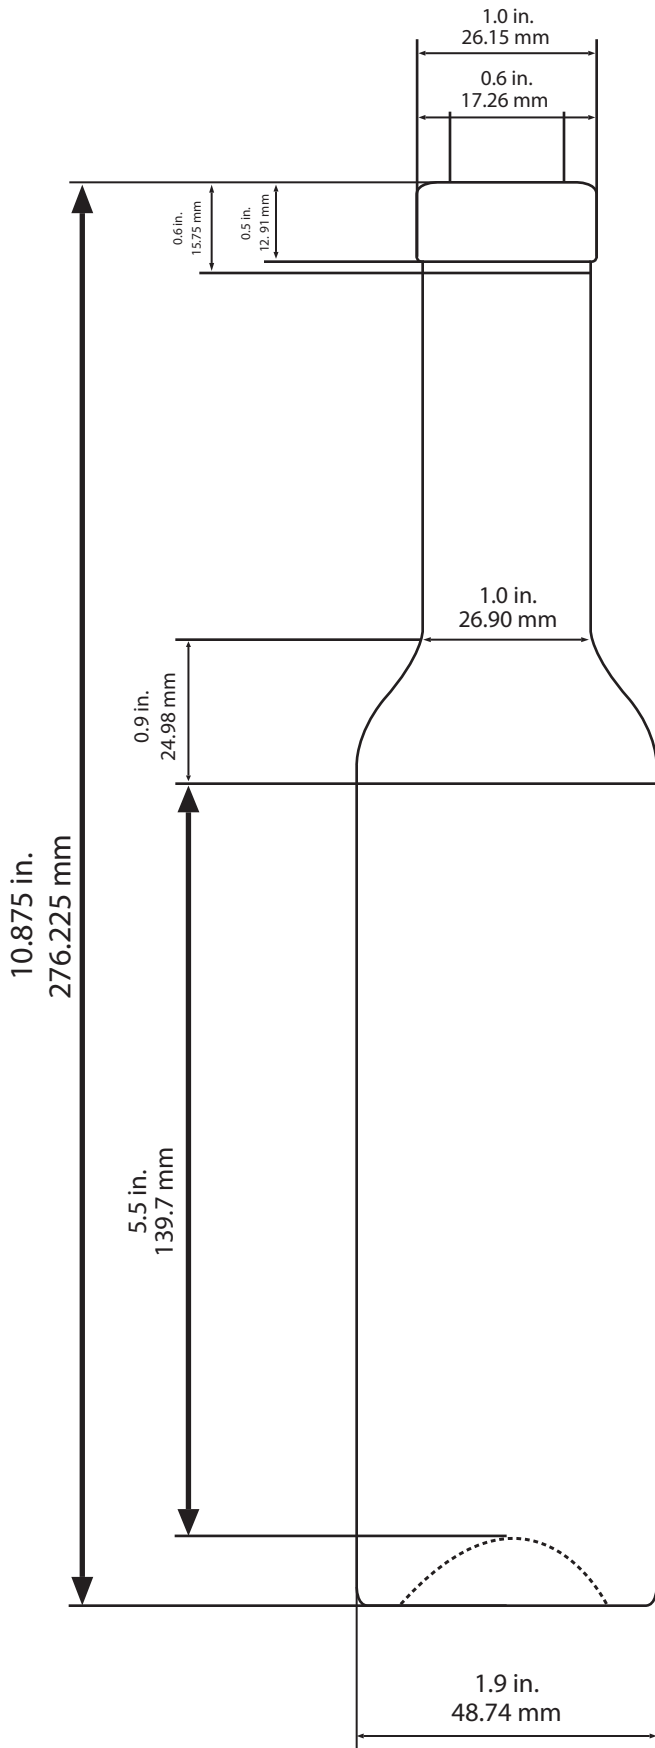

## 250 BORDEAUX FUTURA ANTIQUE GREEN

**Cut Line:** - - - - -  
 Cut Line, final label size.

**Bleed Line:** \_\_\_\_\_  
 Allows background artwork to extend past the trim line, preventing white area from showing when cut.

**Safety Area:** ■■■■■  
 Any artwork within the safety area will not be cut.  
**\*.05" between each segment**

Labels must be pressure sensitive on a 3" core.  
 Gap of .125" between Labels