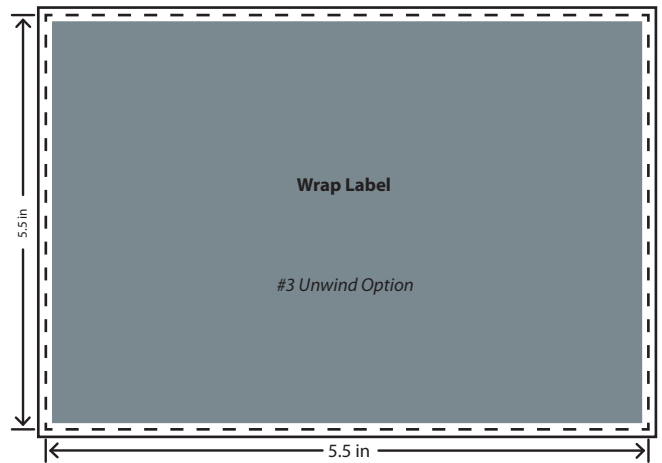

## 250 BORDEAUX FUTURA ANTIQUE GREEN

**Cut Line:** - - - - -  
 Cut Line, final label size.

**Bleed Line:** \_\_\_\_\_  
 Allows background artwork to extend past the trim line, preventing white area from showing when cut.

**Safety Area:** ■■■■■  
 Any artwork within the safety area will not be cut.  
**\*.05" between each segment**

Labels must be pressure sensitive on a 3" core.  
 Gap of .125" between Labels