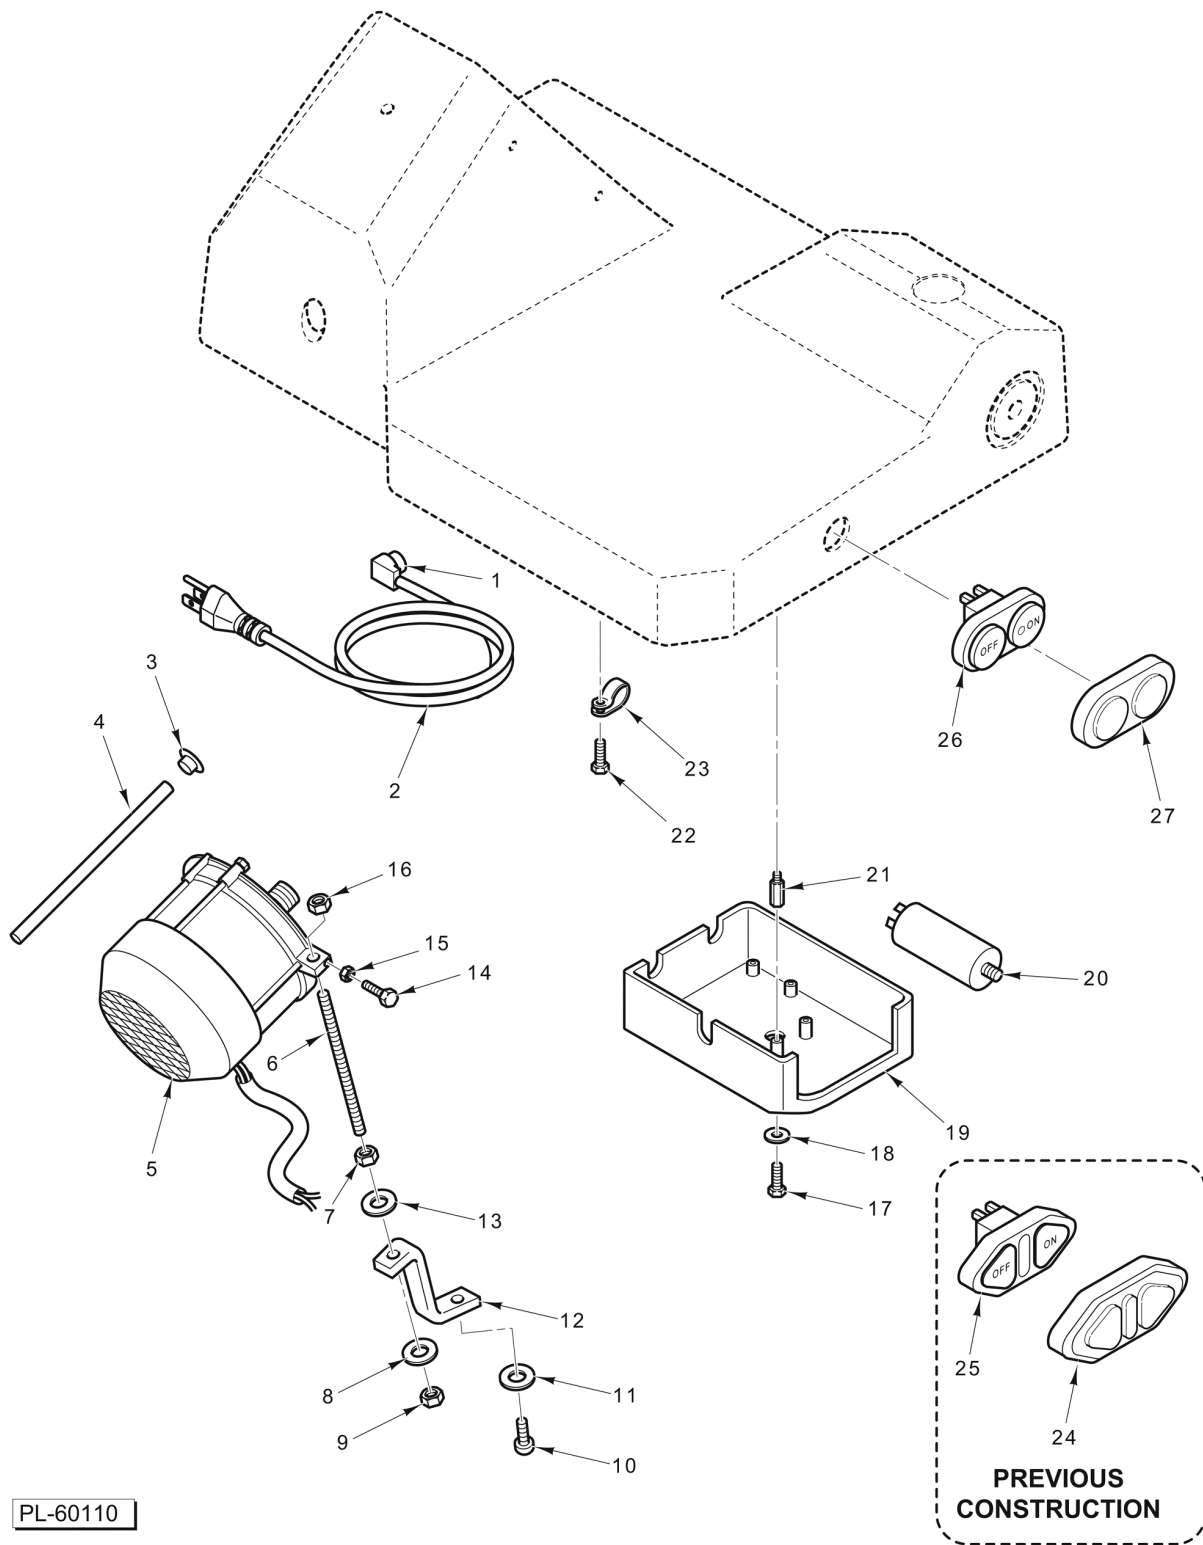

## MODEL 829A-PLUS SLICER

**Table of Contents**

5	ELECTRICAL COMPONENTS
7	TRANSMISSION, KNIFE, AND BASE ASSEMBLY
9	GAUGE PLATE AND INDEX ASSEMBLY
11	MEAT TABLE AND CARRIAGE
13	SHARPENER ASSEMBLY

**ELECTRICAL COMPONENTS**

PL-60108

**GAUGE PLATE AND INDEX ASSEMBLY**

**GAUGE PLATE AND INDEX ASSEMBLY**

ILLUS.	PART NO.	NAME OF PART	AMT.
PL-60108			
1	01-40829A-10007	Plate - Gauge.....	1
2	01-40829A-10008	Support - Gauge Plate.....	1
3	01-403301-03812	Washer.....	2
4	01-400825-00005	Screw.....	2
5	01-400827-00219	Bushing.....	1
6	01-400829-00024	Spring.....	1
7	01-400827-00219	Bushing.....	1
8	01-400825-00030	Pin.....	1
9	01-400827-00026	Plate.....	1
10	01-40829A-10034	Screw.....	1
11	01-400827-00029	Nut.....	1
12	01-400827-00028	Screw (Brass).....	1
13	01-400827-00031	Set Screw.....	2
14	01-400829-00022	Support.....	1
15	01-40829A-10016	Screw.....	1
16	01-40829A-10017	Bushing.....	1
17	01-40829A-10018	Plate.....	1
18	01-40829A-10019	Washer.....	2
19	01-40829A-10020	Screw.....	1
20	01-40829A-10021	Nut.....	1
21	01-40829A-10022	Pin.....	1
22	01-400825-00021	Screw.....	2
23	01-400827-00027	Pin - Cam.....	1
24	01-400827-00033	Nut.....	1
25	01-400829-00025	Cam.....	1
26	01-400829-00401	Washer.....	2
27	01-400825-00095	Washer - Spring.....	1
28	00-915491	Bushing.....	1
29	01-40829A-10023	Washer.....	1
30	01-40827A-10019	Knob (Red).....	1