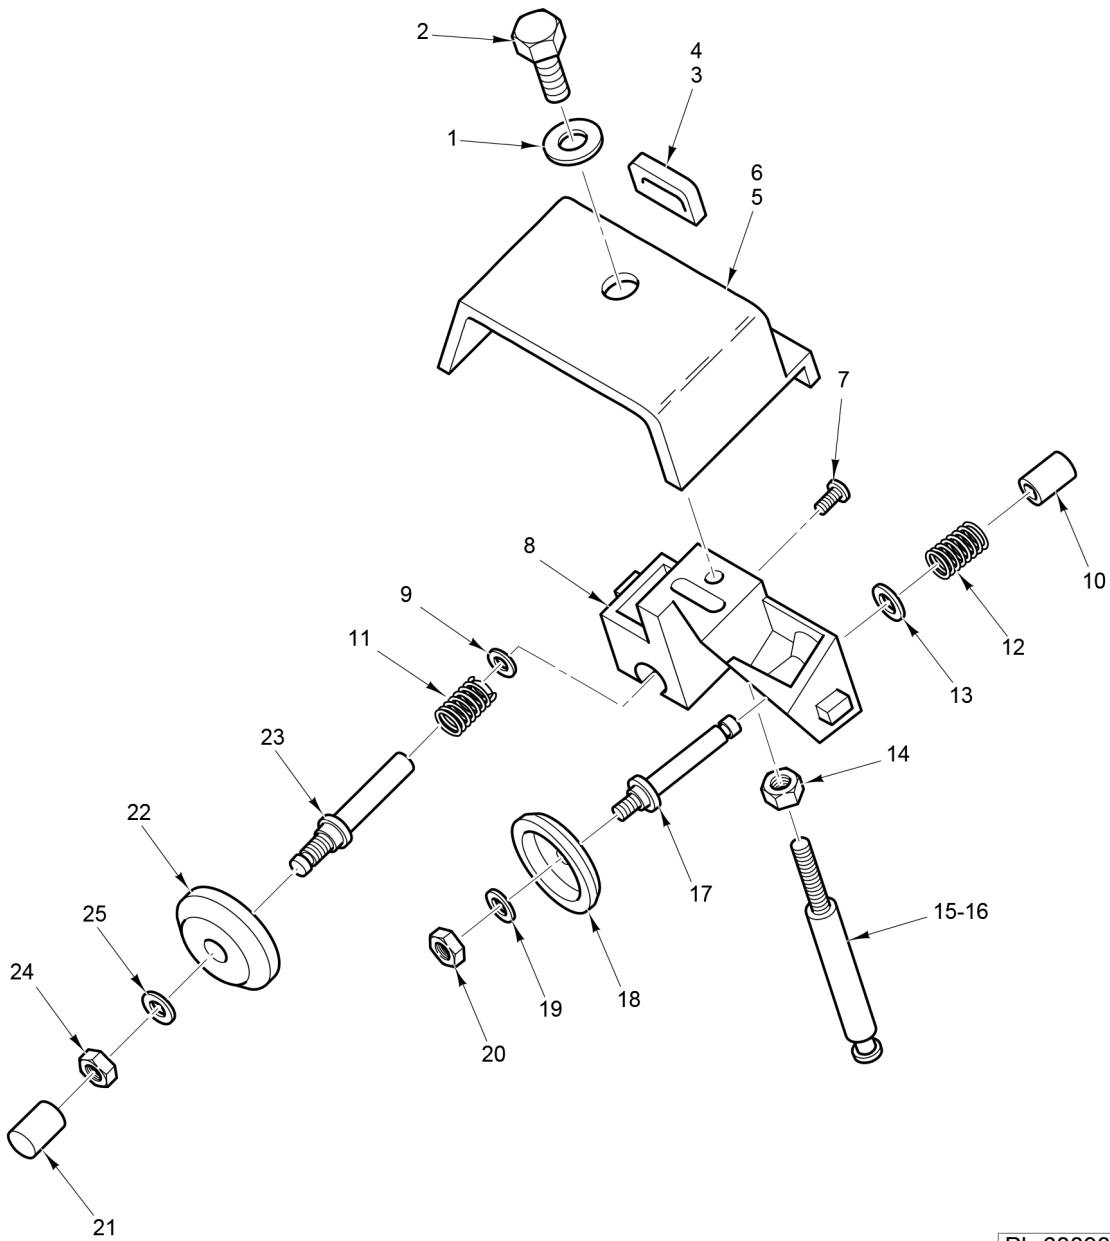

PL-60098

SHARPENER ASSEMBLY

SHARPENER ASSEMBLY

ILLUS.	PART NO.	NAME OF PART	AMT.
PL-60098			
1	01-400823-00123	Washer.....	1
2	01-400825-00122	Screw.....	1
3	01-4I2062-00RED	Flag - Berkel.....	1
4	01-4V6371	Screw.....	1
5	01-40825A-00010	Cover - Sharpener (Aluminum).....	1
6	01-400823-00400	Cover - Sharpener.....	1
7	01-402101-02109	Screw.....	1
8	01-400825-00108	Frame - Sharpener.....	1
9	01-403301-03812	Washer.....	1
10	01-40825A-10016	Button - Push.....	1
11	01-400825-00117	Spring.....	1
12	01-400825-00117	Spring.....	1
13	01-403301-03812	Washer.....	1
14	01-402101-07041	Nut.....	1
15	01-403375-01419	Shaft - Sharpener (825A-PLUS).....	1
16	01-403375-01420	Shaft - Sharpener (827E-PLUS).....	1
17	01-400825-00109	Shaft.....	1
18	01-400825-00112	Stone.....	1
19	01-403301-03812	Washer.....	1
20	01-402175-00387	Nut.....	1
21	01-40825A-10017	Button - Push.....	1
22	01-400825-00112	Stone.....	1
23	01-400825-00110	Shaft.....	1
24	01-402175-00387	Nut.....	1
25	01-403301-03812	Washer.....	1
	01-400825-00130	Sharpener Assy. (825A-PLUS).....	1
	01-40827A-00130	Sharpener Assy. (827E-PLUS).....	1