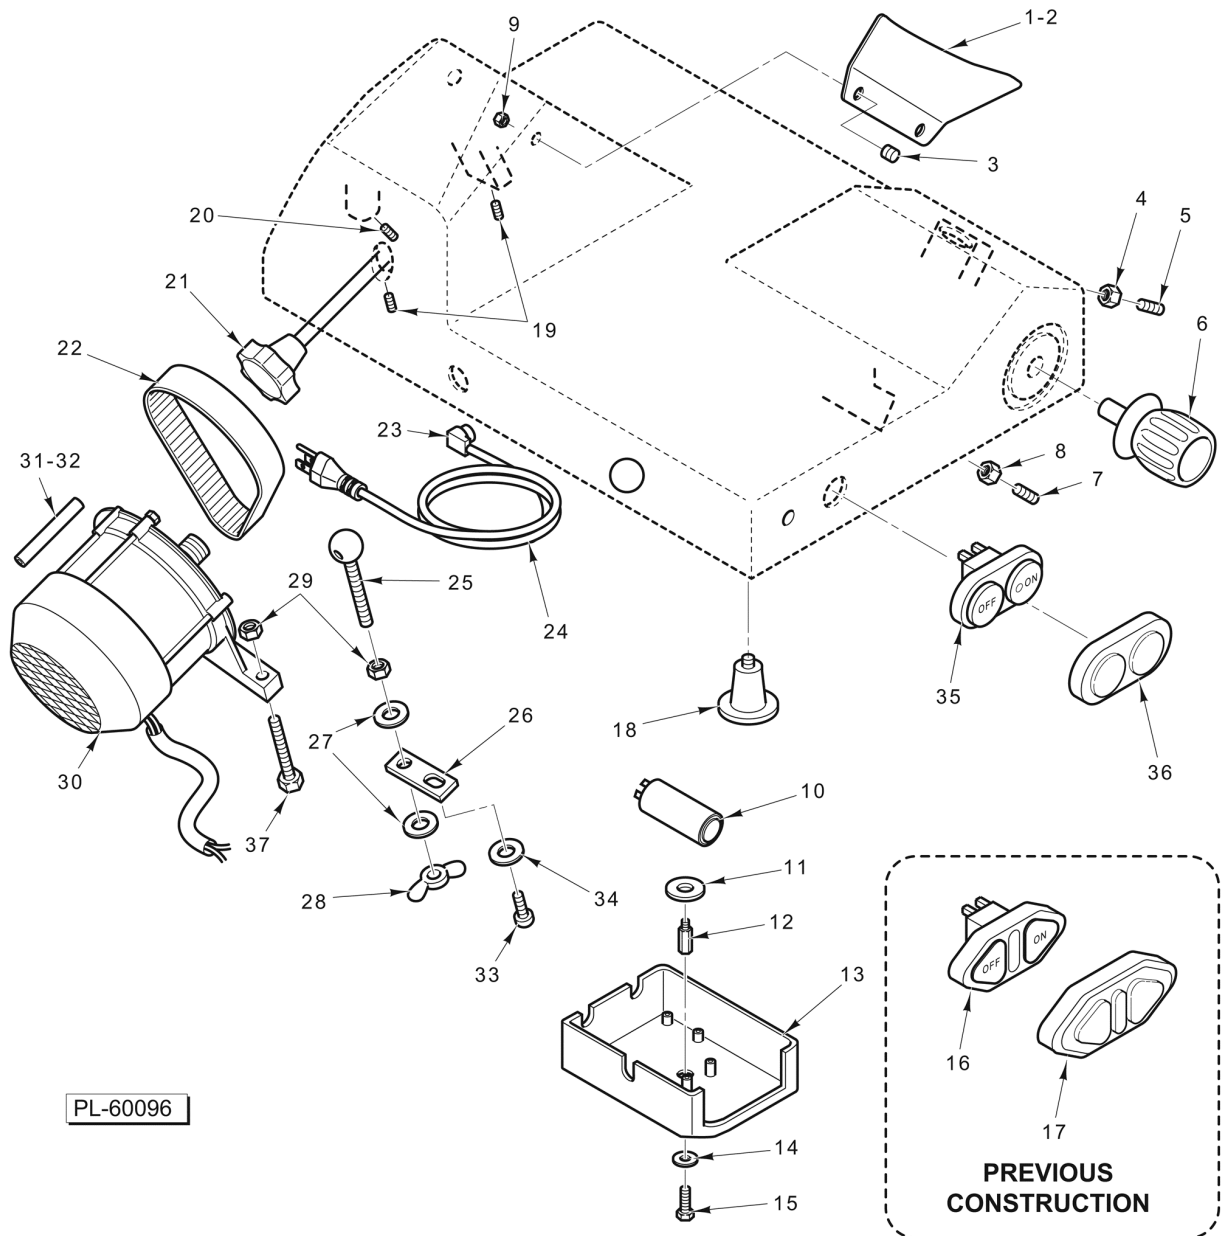

### ELECTRICAL AND HOUSING

**ELECTRICAL AND HOUSING**

ILLUS.	PART NO.	NAME OF PART	AMT.
PL-60096			
1	01-40823E-10001	Deflector - Slicer (825A-PLUS).....	1
2	01-40827E-10000	Deflector - Slicer (827E-PLUS).....	1
3	01-40823E-10002	Pin.....	2
4	01-402101-07041	Nut.....	1
5	01-400839-00093	Set Screw.....	2
6	01-40823E-10025	Knob - Index.....	1
7	01-400839-00093	Set Screw.....	1
8	01-402101-07041	Nut.....	1
9	01-402101-07041	Nut.....	2
10	01-400827-00042	Capacitor.....	1
11	01-40825A-10013	Washer.....	1
12	01-400825-00407	Spacer.....	1
13	01-400825-00405	Cover - Switch Box.....	1
14	01-400825-00006	Washer.....	1
15	01-400825-00021	Screw.....	1
16		Switch (Part no longer available, order Item 35).....	1
17		Cover - Switch (Part no longer available, order Item 35).....	1
18	01-40827E-00093	Foot - Rubber (6mm Threads).....	4
19	01-400823-00061	Set Screw.....	2
20	01-400823-00061	Set Screw.....	1
21	01-400825-0075A	Tie Rod - Center Plate.....	1
22	01-400825-0066B	Belt (Ribbed Flat Belt).....	1
23	FE-021-21	Strain Relief.....	1
24	01-404175-00031	Cord - Power.....	1
25	01-400825-00053	Tie Rod - Motor.....	1
26	01-400825-00055	Plate.....	1
27	01-400825-00006	Washer.....	2
28	01-400825-00056	Nut - Wing.....	1
29	01-402101-07041	Nut.....	2
30	01-400825-0048N	Motor.....	1
31	01-400825-00060	Pin 70MM.....	2
32	01-40827E-10004	Pin - Motor 90MM.....	1
33	01-400827-00058	Screw.....	1
34	01-400825-00006	Washer.....	1
35	01-40823E-10102	Switch (On/Off) (Incls. Item 36).....	1
36	00-915504	Cover - Switch.....	1
37	01-40825A-10014	Screw.....	2