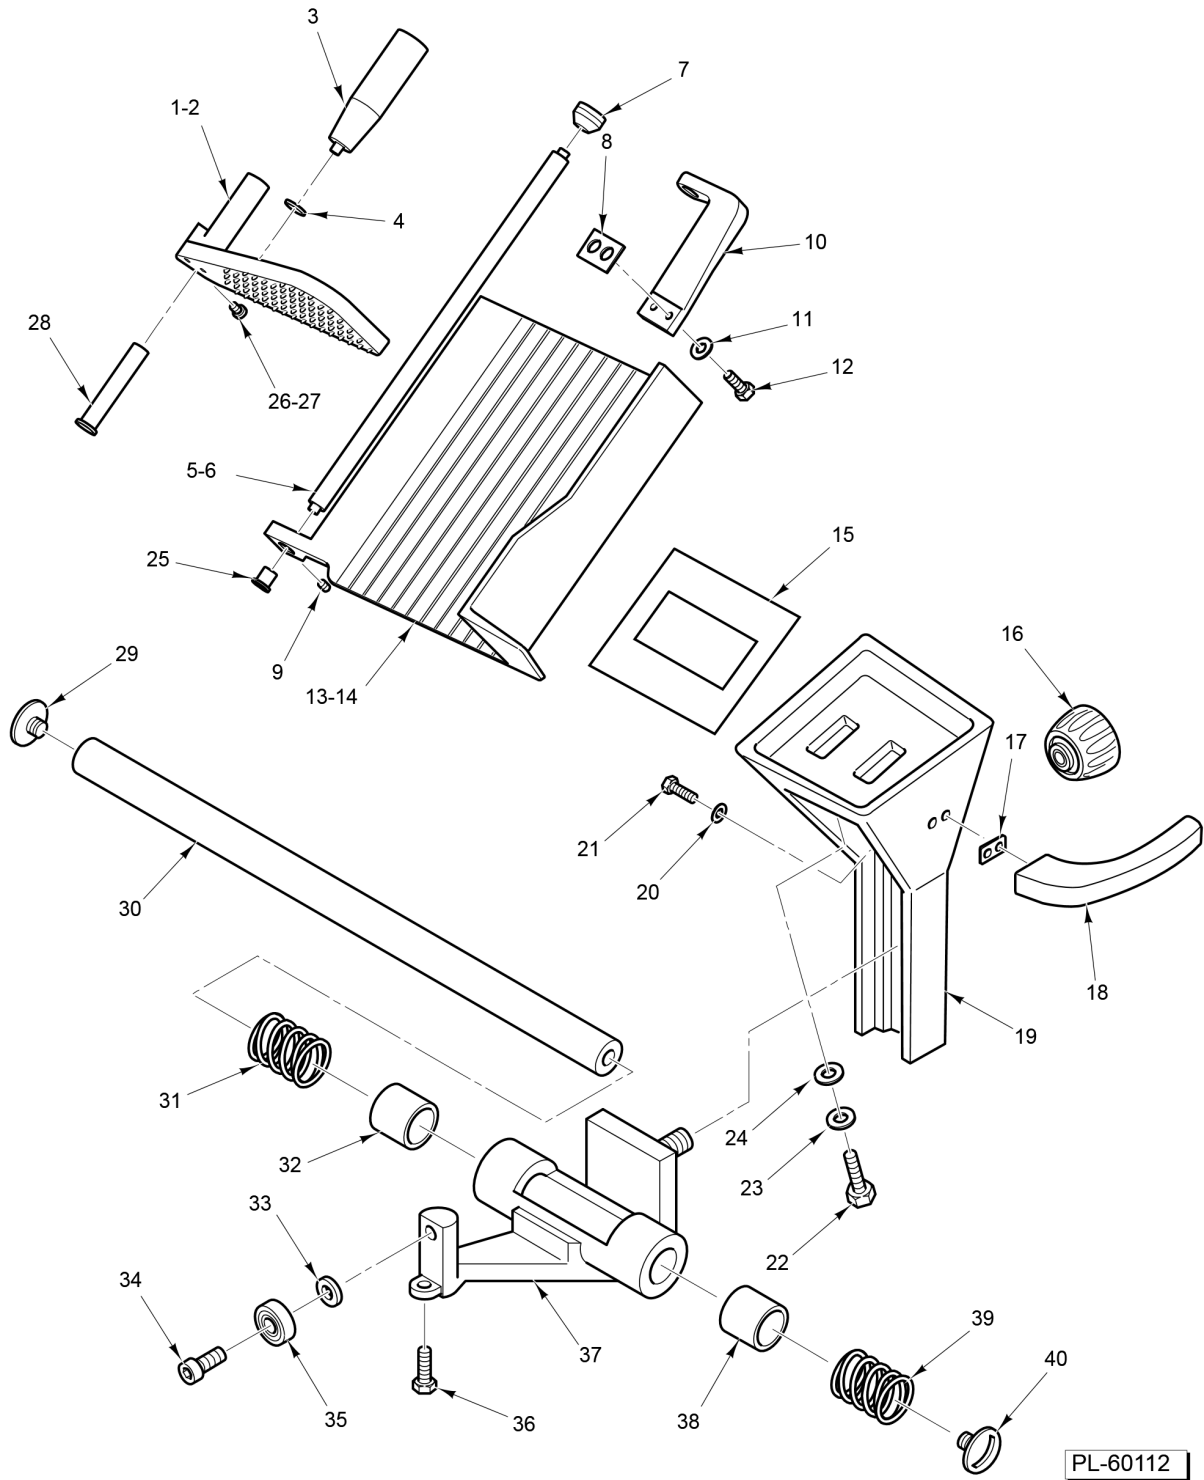

ELECTRICAL AND HOUSING

ILLUS. PL-60111	PART NO.	NAME OF PART	AMT.
1	01-400825-00060	Pin.....	1
2	01-400823-0075A	Tie Rod - Center Plate.....	1
3	01-400825-00086	Screw - Grub.....	1
4	01-400823-00061	Set Screw.....	2
5	01-40823E-10031	Tap - Plastic.....	2
6	01-400827-00146	Nut.....	2
7	01-40823E-10002	Pin.....	2
8	01-40823E-10001	Deflector - Slicer.....	1
9	01-40823E-10025	Knob - Index.....	1
10		Cover - Switch (Part no longer available, order Item 35).....	1
11		Switch (Part no longer available, order Item 35).....	1
12	01-400827-00042	Capacitor.....	1
13	01-400825-00093	Foot - Rubber (5mm Threads).....	1
14	01-404175-00031	Cord - Power.....	1
15	01-402675-00562	Bushing - Strain Relief.....	1
16	01-40823E-10032	Screw (Use With Power Cord Ground Wire).....	1
17	01-400825-0066B	Belt (Ribbed Flat Belt).....	1
18	01-400825-00053	Tie Rod - Motor.....	1
19	01-402175-00387	Nut.....	1
20	01-40823E-10033	Washer.....	1
21	01-400825-00055	Plate.....	1
22	01-400825-00006	Washer.....	1
23	01-400823-00058	Screw.....	1
24	01-400825-00056	Nut - Wing.....	1
25	01-40823E-10033	Washer.....	1
26	01-400825-00053	Tie Rod - Motor.....	1
27	01-400823-0048R	Motor - Ribbed Flat Belt.....	1
28	01-400823-00014	Rail - Square Bar.....	1
29	01-400825-00021	Screw.....	2
30	01-400825-00021	Screw.....	1
31	01-400825-00006	Washer.....	1
32	01-400823-00406	Cover.....	1
33	01-400823-00407	Spacer.....	1
34	01-400825-00043	Clamp - Capacitor.....	1
35	01-40823E-10102	Switch (On/Off) (Incls. Item 36).....	1
36	00-915504	Cover - Switch.....	1