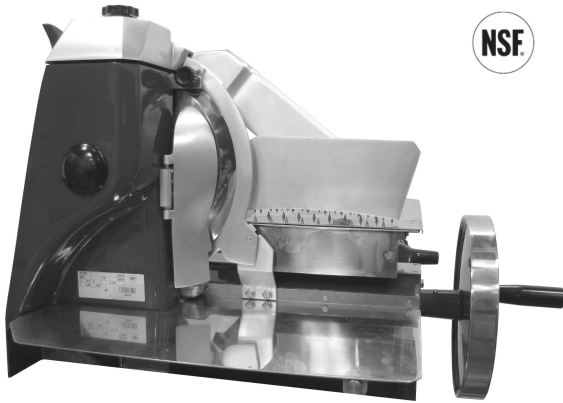

**CATALOG OF
REPLACEMENT
PARTS**

MODEL 330M SLICER

SERIAL NUMBERS 2008068 AND HIGHER

Table of Contents

5	BASE
7	TRANSMISSION
9	GUARDS
11	SLIDING PLATE
13	CARRIAGE
17	THICKNESS REGULATOR
19	SHARPENER
21	SLICER BASE

PL-59366

BASE

BASE

ILLUS.	PART NO.	NAME OF PART	AMT.
1	01-40330M-00001	Handle.....	1
2	01-40330M-00002	Nut.....	1
3	01-40330M-00003	Cover - Fly-Wheel.....	1
4	01-40330M-00004	Fly-Wheel.....	1
5	01-40330M-00005	Conic Pin.....	1
6	01-40330M-00007	Rod.....	1
7	01-40330M-00006	Bearing 6204.....	1
8	01-40330M-00008	Case.....	1
9	01-40330M-00013	Gear.....	1
10	01-40330M-00009	Springy Pin.....	1
11	01-40330M-00012	Ring.....	1
12	01-40330M-00011	Bushing 20 28 35.....	AR
13	01-40330M-00010	Shaft.....	1
14	01-40330M-00009	Springy Pin.....	1
15	01-40330M-00014	Chain.....	1
16	01-40330M-00015	Sprocket.....	1
17	01-40330M-00011	Bushing 20 28 35.....	1
18	01-40330M-00003	Cover - Fly-Wheel.....	1
19	01-40330M-00016	Nut.....	1
20	01-40330M-00017	Bearing 32004.....	1
21	01-40330M-00018	Circlip.....	1
22	01-40330M-00009	Springy Pin.....	1
23	01-40330M-00013	Gear.....	1
24	01-40330M-00012	Ring.....	1
25	01-40330M-00011	Bushing 20 28 35.....	1
26	01-40330M-00501	Plate.....	1
27	01-40330M-00137	Screw M4 x 8 (SST).....	1
28	01-40330M-00024	Screw.....	1
29	01-40330M-00027	Joint Ball.....	1
30	01-40330M-00025	Nut.....	1
31	01-40330M-00026	Connecting Rod.....	1
32	01-40330M-00023	Crankwheel.....	1
33	01-40330M-00022	Screw.....	1
34	01-40330M-00009	Springy Pin.....	1
35	01-40330M-00021	Gear.....	1
36	01-40330M-00020	Threaded Shaft.....	1
37	01-40330M-00019	Bearing 6004 2Z.....	1
38	01-40330M-00018	Circlip.....	1