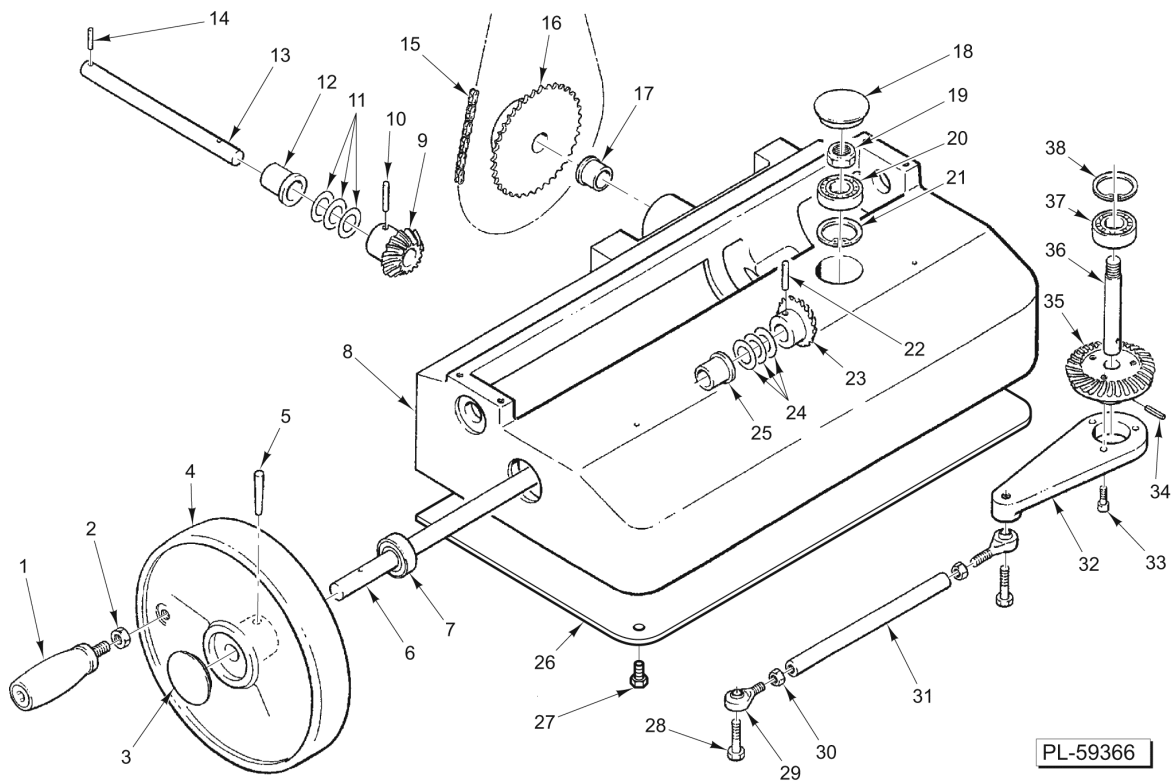

**CATALOG OF
REPLACEMENT
PARTS**

MODEL 330M SLICER

SERIAL NUMBERS 2008068 AND HIGHER

Table of Contents

5	BASE
7	TRANSMISSION
9	GUARDS
11	SLIDING PLATE
13	CARRIAGE
17	THICKNESS REGULATOR
19	SHARPENER
21	SLICER BASE

PL-59366

BASE

BASE

ILLUS.	PART NO.	NAME OF PART	AMT.
1	01-40330M-00001	Handle.....	1
2	01-40330M-00002	Nut.....	1
3	01-40330M-00003	Cover - Fly-Wheel.....	1
4	01-40330M-00004	Fly-Wheel.....	1
5	01-40330M-00005	Conic Pin.....	1
6	01-40330M-00007	Rod.....	1
7	01-40330M-00006	Bearing 6204.....	1
8	01-40330M-00008	Case.....	1
9	01-40330M-00013	Gear.....	1
10	01-40330M-00009	Springy Pin.....	1
11	01-40330M-00012	Ring.....	1
12	01-40330M-00011	Bushing 20 28 35.....	AR
13	01-40330M-00010	Shaft.....	1
14	01-40330M-00009	Springy Pin.....	1
15	01-40330M-00014	Chain.....	1
16	01-40330M-00015	Sprocket.....	1
17	01-40330M-00011	Bushing 20 28 35.....	1
18	01-40330M-00003	Cover - Fly-Wheel.....	1
19	01-40330M-00016	Nut.....	1
20	01-40330M-00017	Bearing 32004.....	1
21	01-40330M-00018	Circlip.....	1
22	01-40330M-00009	Springy Pin.....	1
23	01-40330M-00013	Gear.....	1
24	01-40330M-00012	Ring.....	1
25	01-40330M-00011	Bushing 20 28 35.....	1
26	01-40330M-00501	Plate.....	1
27	01-40330M-00137	Screw M4 x 8 (SST).....	1
28	01-40330M-00024	Screw.....	1
29	01-40330M-00027	Joint Ball.....	1
30	01-40330M-00025	Nut.....	1
31	01-40330M-00026	Connecting Rod.....	1
32	01-40330M-00023	Crankwheel.....	1
33	01-40330M-00022	Screw.....	1
34	01-40330M-00009	Springy Pin.....	1
35	01-40330M-00021	Gear.....	1
36	01-40330M-00020	Threaded Shaft.....	1
37	01-40330M-00019	Bearing 6004 2Z.....	1
38	01-40330M-00018	Circlip.....	1