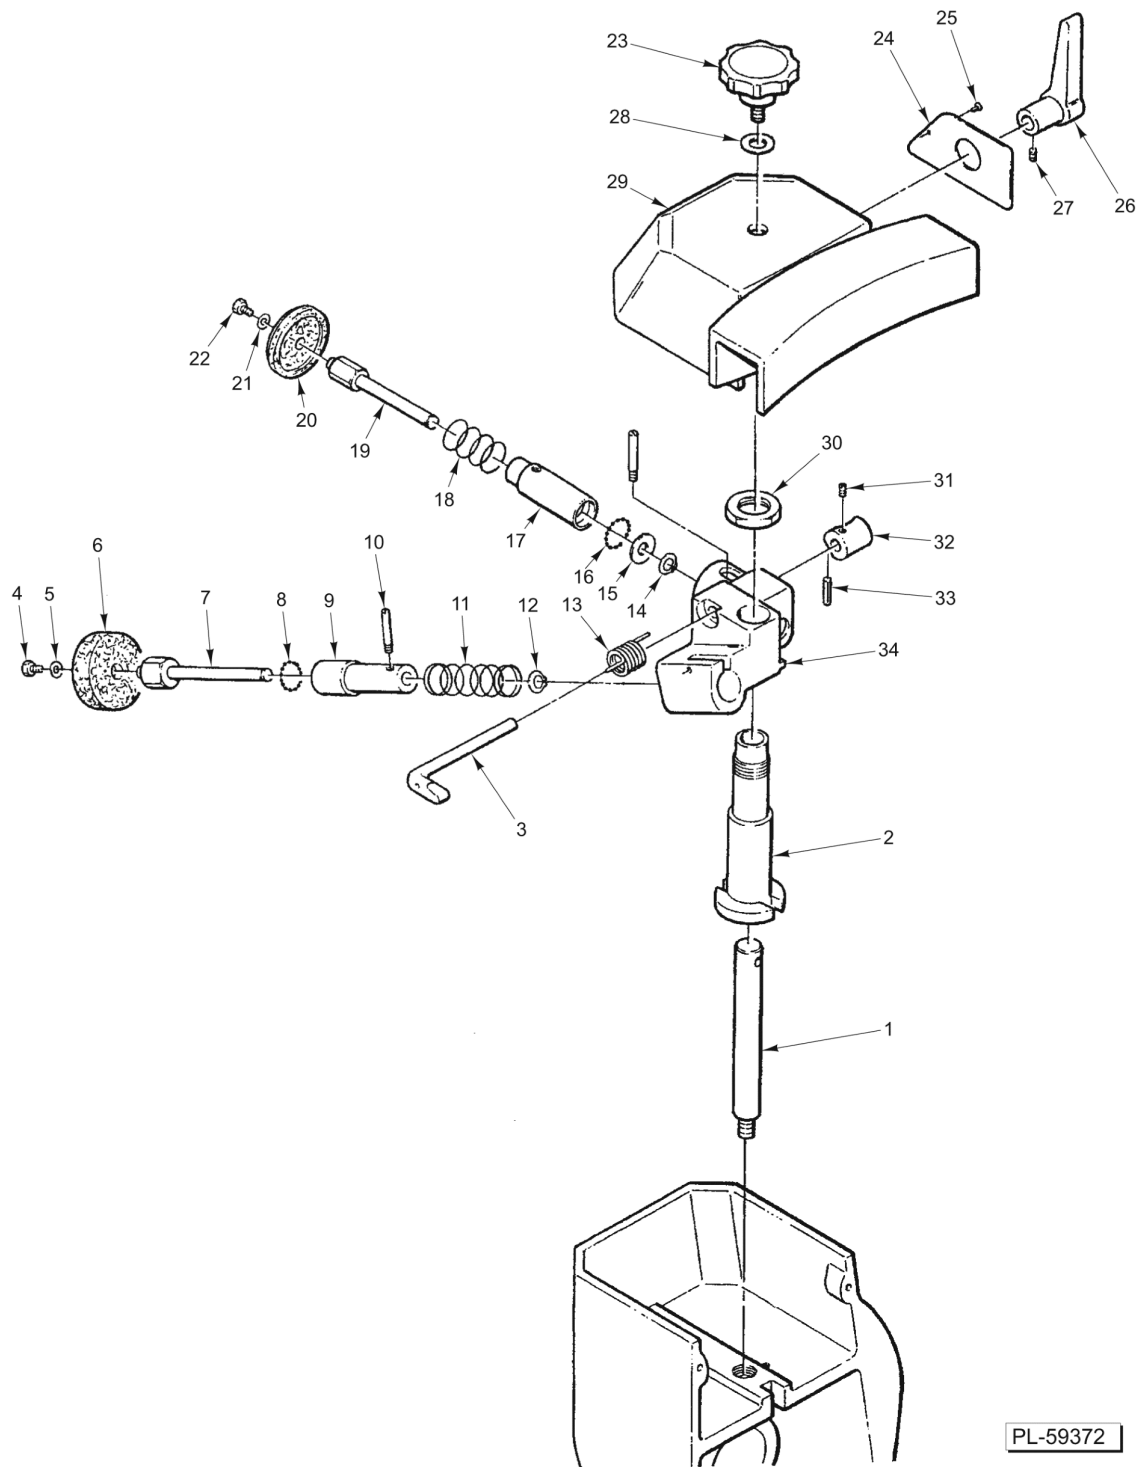

NOTES

PL-59371

THICKNESS REGULATOR

THICKNESS REGULATOR

ILLUS. PL-59371	PART NO.	NAME OF PART	AMT.
1	01-40330M-00201	Sliding Guide.....	1
2	01-40330M-00202	Washer.....	2
3	01-40330M-00203	Screw.....	2
4	01-40330M-00204	Rack Support.....	1
5	01-40330M-00205	Screw.....	2
6	01-40330M-00206	Pin.....	1
7	01-40330M-00207	Spring.....	1
8	01-40330M-00208	Rack Support.....	1
9	01-40330M-00209	Screw.....	1
10	01-40330M-00210	Bearing 626 2RS.....	1
11	01-40330M-00211	Washer.....	1
12	01-40330M-00212	Grub Screw.....	1
13	01-40330M-00213	Feeding Carriage.....	1
14	01-40330M-00214	Felt.....	1
15	01-40330M-00215	Endless Screw.....	1
16	01-40330M-00216	Grub Screw.....	1
17	01-40330M-00217	Screw Guard Tube.....	1
18	01-40330M-00218	Grub Screw.....	1
19	01-40330M-00219	Spacer.....	1
20	01-40330M-00220	Spring.....	1
21	01-40330M-00221	Bushing.....	1
22	01-40330M-00220	Spring.....	1
23	01-40330M-00223	Washer.....	2
24	01-40330M-00224	Screw.....	2
25	01-40330M-00225	Block Table Pin.....	1
26	01-40330M-00226	Carriage Carrier Support.....	1

PL-59405

SLICER BASE

SLICER BASE

ILLUS.	PART NO.	NAME OF PART	AMT.
PL-59405			
1	01-40330M-00574	Base.....	1
2	01-40330M-00575	Screw M6 x 16 (SST).....	16
3	01-40330M-00211	Washer.....	16
4	01-40330M-00576	Plate - Wheel.....	4
5	01-40330M-00577	Wheel.....	4
6	01-40330M-00211	Washer.....	16
7	01-40330M-00578	Nut M6 (SST).....	16
8	01-40330M-00579	Screw M10 x 20.....	4
9	01-40330M-00580	Screw M8 x 70.....	1
10	01-40330M-00581	Washer (SST).....	1
11	01-40330M-00582	Nut M10.....	3
12	01-40330M-00583	Cup - Foot.....	3
13	01-40330M-00579	Screw M10 x 20.....	3
14	01-40330M-00583	Cup - Foot.....	1
	01-40330M-00258	Caster.....	4