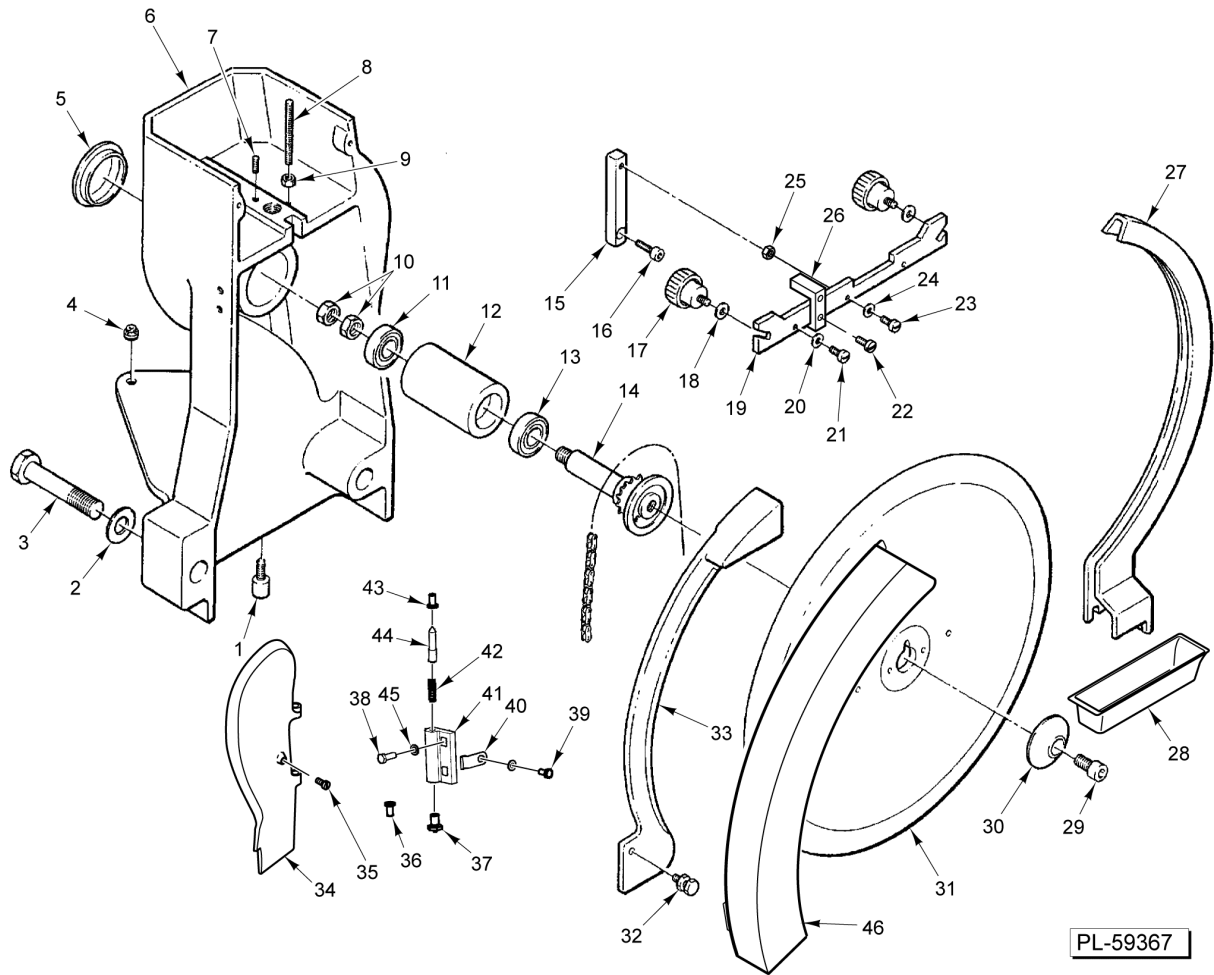

**CATALOG OF
REPLACEMENT
PARTS**

MODEL 330M SLICER

SERIAL NUMBERS 2008068 AND HIGHER

Table of Contents

5	BASE
7	TRANSMISSION
9	GUARDS
11	SLIDING PLATE
13	CARRIAGE
17	THICKNESS REGULATOR
19	SHARPENER
21	SLICER BASE

PL-59366

BASE

BASE

ILLUS.	PART NO.	NAME OF PART	AMT.
1	01-40330M-00001	Handle.....	1
2	01-40330M-00002	Nut.....	1
3	01-40330M-00003	Cover - Fly-Wheel.....	1
4	01-40330M-00004	Fly-Wheel.....	1
5	01-40330M-00005	Conic Pin.....	1
6	01-40330M-00007	Rod.....	1
7	01-40330M-00006	Bearing 6204.....	1
8	01-40330M-00008	Case.....	1
9	01-40330M-00013	Gear.....	1
10	01-40330M-00009	Springy Pin.....	1
11	01-40330M-00012	Ring.....	1
12	01-40330M-00011	Bushing 20 28 35.....	AR
13	01-40330M-00010	Shaft.....	1
14	01-40330M-00009	Springy Pin.....	1
15	01-40330M-00014	Chain.....	1
16	01-40330M-00015	Sprocket.....	1
17	01-40330M-00011	Bushing 20 28 35.....	1
18	01-40330M-00003	Cover - Fly-Wheel.....	1
19	01-40330M-00016	Nut.....	1
20	01-40330M-00017	Bearing 32004.....	1
21	01-40330M-00018	Circlip.....	1
22	01-40330M-00009	Springy Pin.....	1
23	01-40330M-00013	Gear.....	1
24	01-40330M-00012	Ring.....	1
25	01-40330M-00011	Bushing 20 28 35.....	1
26	01-40330M-00501	Plate.....	1
27	01-40330M-00137	Screw M4 x 8 (SST).....	1
28	01-40330M-00024	Screw.....	1
29	01-40330M-00027	Joint Ball.....	1
30	01-40330M-00025	Nut.....	1
31	01-40330M-00026	Connecting Rod.....	1
32	01-40330M-00023	Crankwheel.....	1
33	01-40330M-00022	Screw.....	1
34	01-40330M-00009	Springy Pin.....	1
35	01-40330M-00021	Gear.....	1
36	01-40330M-00020	Threaded Shaft.....	1
37	01-40330M-00019	Bearing 6004 2Z.....	1
38	01-40330M-00018	Circlip.....	1