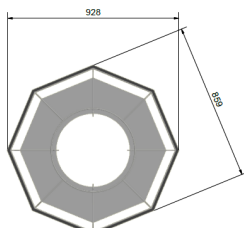

9005 Ø900
H400 or H600