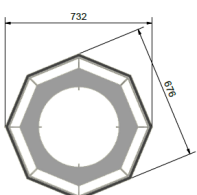

Suspension

	Function	Socket	Watt	Mounting	Cord length	Cable colour	Kelvin	Lumen	CRI	Beam angle	Lifetime (h)
15213679	LED Switch Dim	Integrated LED	33 W	Fixed installation	3,8 m	White	3000	4055	80-89	125	>50 000
15213678	LED DALi Dim	Integrated LED	33 W	Fixed installation	3,8 m	White	3000	4055	80-89	125	>50 000

9004 Ø700
H400 or H600

9005 Ø900
H400 or H600

9006 Ø1140
H400 or H600