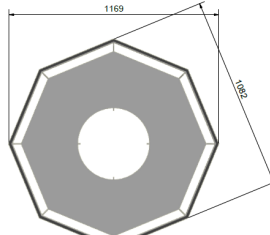

Suspension

	Function	Socket	Watt	Mounting	Cord length	Cable colour	Kelvin	Lumen	CRI	Beam angle	Lifetime (h)
15213679	LED Switch Dim	Integrated LED	33 W	Fixed installation	3,8 m	White	3000	4055	80-89	125	>50 000
15213678	LED DALi Dim	Integrated LED	33 W	Fixed installation	3,8 m	White	3000	4055	80-89	125	>50 000

9004 Ø700
H400 or H600

9005 Ø900
H400 or H600

9006 Ø1140
H400 or H600