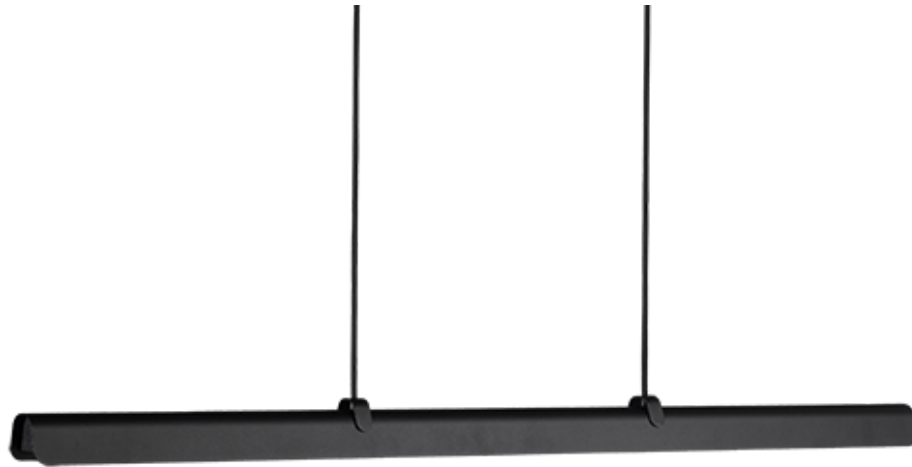

BELID

FOLD LINEAR PENDANT L1180 LED

The Fold linear pendant comes in four different colors, white structure, sand structure, concrete structure and black structure. The width is 6.1 cm and the length is 118 cm. The lamp cord is gray and the light source is integrated LED.

Article nr	143886
Socket	LED
Class	KL II
IP Class	20
Max watt	19
Kelvin	2700
Height	63
Width	61
Length	1180
Diameter	-
Lumen	1782
Cable color	SVART
Cable lenght	3
Dimable	JA
Light source included	Yes